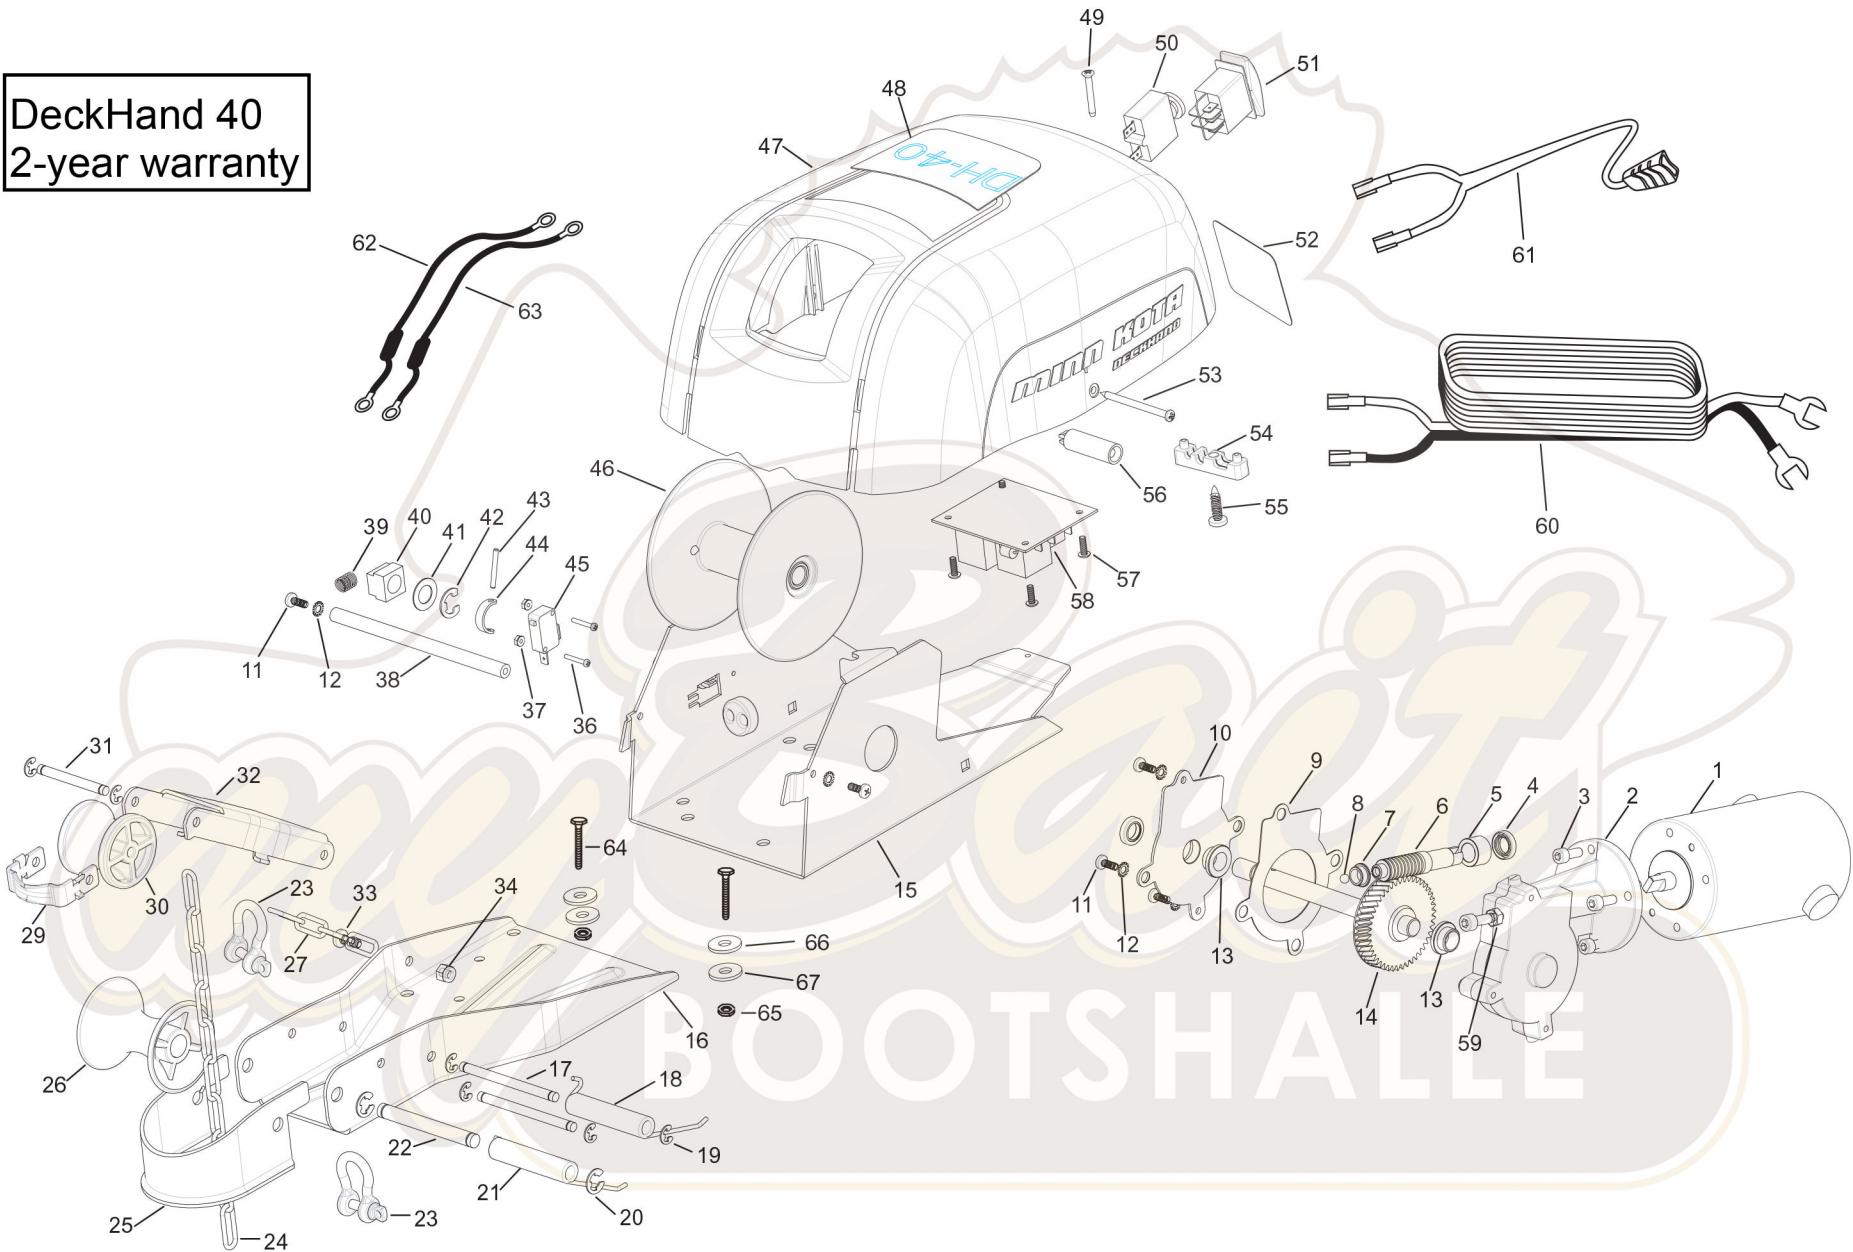

DeckHand 40
2-year warranty

DeckHand 40

Item Part Description

■	2997816	MOTOR/GEAR ASSEMBLY (Includes items 1-10,13,14)			
1	2377802	MOTOR			
2	2376502	GEAR BOX			
3	2373448	SCREW M6X1.0 X16mm [5 EA.]			
4	880-026	SEAL [2 EA.]			
5	2370041	BRONZE BUSHING			
6	2372238	WORM GEAR			
7	2377300	BRONZE BUSHING 3/8" SHAFT			
8	2376000	BALL-THRUST			
9	2376915	GASKET			
10	2376515	GEAR BOX COVER			
11	2223455	SCREW #10-32 X 1/2" [6 EA.]			
12	2261718	WASHER-#10 EXT. LW [6 EA.]			
13	2227304	BRONZE BUSHING 1/2" SHAFT [2 EA.]			
14	2372254	GEAR SHAFT			
15	2371901	BASE			
■	2998410	DAVIT ASSEMBLY (Includes items 16-22,25-34)			
16	2376505	DAVIT CHASSIS			
17	2372607	HINGE PIN [2 EA.]			
18	2372712	TORSION SPRING			
19	2013000	E-RING [6 EA.]			
20	2263010	E-RING [2 EA.]			
21	2372713	TORSION SPRING			
22	2372606	AXLE PIN			
23	2370806	SHACKLE [2 EA.]			
24	2370820	CHAIN			
25	2371613	LOWER LINE GUIDE			
26	2372311	ROLLER-LARGE			
27	2370801	SAFETY LANYARD			
29	2371614	UPPER LINE GUIDE			
30	2372306	ROLLER-SMALL			
31	2372601	AXLE PIN			
32	2374210	LIFTING ARM			
33	2373402	SCREW-1/4-20X5/8"			
34	2263103	NUT- 1/4" NYLOC			
35	2373200	ROPE STOP			
36	2372130	SCREW-#4-40 X 3/4" [2 EA.]			
37	2373100	NUT-#4-40 KEPS [2 EA.]			
38	2371612	LINE GUIDE			
39	2372700	COIL SPRING			
40	2370001	SPOOL BEARING			
41	990-051	WASHER			
42	788-040	E-RING			
43	2092600	DRIVE PIN			
44	2372630	PIN KEEPER			
45	2374010	SWITCH			
46	2377901	SPOOL W/ROPE	61	2370703	CONTROL CORD
47	2370202	COVER	62	2370704	JUMPER WIRE #20GA BLUE
48	2375505	DECAL-TOP COVER	63	2370706	JUMPER WIRE #10GA RED
49	2372123	SCREW-#8-32 X 1/8"	■	2994853	BAG ASSEMBLY
50	2378203	CIRCUIT BREAKER	64	2153501	5/16" -18 BOLT [8 EA.]
51	2374001	SWITCH	65	2153100	NUT- 5/16-18" [8 EA.]
52	2375504	DECAL- MFR. NOTICE	66	2301720	WASHER RUBBER [8 EA.]
53	2372122	SCREW-#10-16 X 2 1/2" [2 EA.]	67	2151726	WASHER 5/16" [8 EA.]
54	2222905	STRAIN RELIEF			
55	2373446	SCREW- 1/4-20 X 1" [2.EA]			
56	2372920	STANDOFF [2 EA.]			
57	2372100	SCREW- #8-10 X 5/8"[4 EA.]			
58	2378225	CIRCUIT BOARD ASSEMBLY			
59	2373105	HEX NUT M6X1.0			
60	2090601	LEADWIRE			