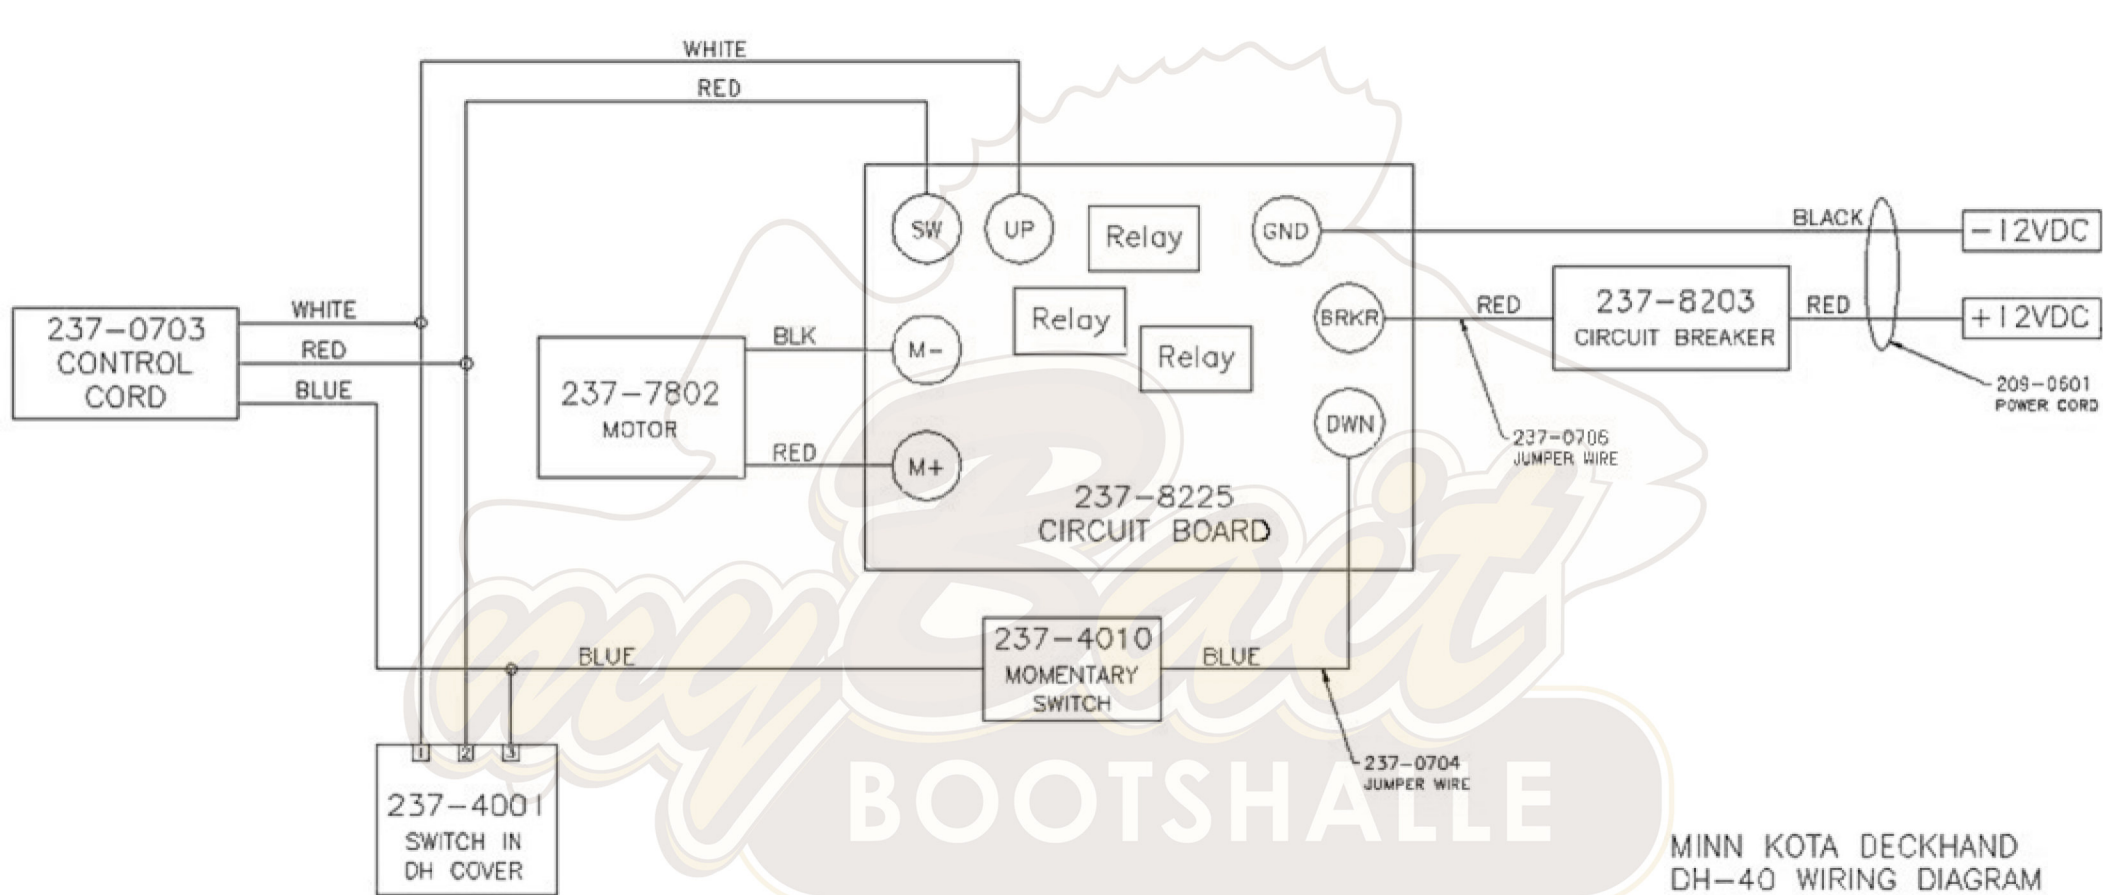

DeckHand 40
2-year warranty

DeckHand 40

Item Part Description

■	2997816	MOTOR/GEAR ASSEMBLY (Includes items 1-10,13,14)			
1	2377802	MOTOR			
2	2376502	GEAR BOX			
3	2373448	SCREW M6X1.0 X16mm [5 EA.]			
4	880-026	SEAL [2 EA.]			
5	2370041	BRONZE BUSHING			
6	2372238	WORM GEAR			
7	2377300	BRONZE BUSHING 3/8" SHAFT			
8	2376000	BALL-THRUST			
9	2376915	GASKET			
10	2376515	GEAR BOX COVER			
11	2223455	SCREW #10-32 X 1/2" [6 EA.]			
12	2261718	WASHER-#10 EXT. LW [6 EA.]			
13	2227304	BRONZE BUSHING 1/2" SHAFT [2 EA.]			
14	2372254	GEAR SHAFT			
15	2371901	BASE			
■	2998410	DAVIT ASSEMBLY (Includes items 16-22,25-34)			
16	2376505	DAVIT CHASSIS			
17	2372607	HINGE PIN [2 EA.]			
18	2372712	TORSION SPRING			
19	2013000	E-RING [6 EA.]			
20	2263010	E-RING [2 EA.]			
21	2372713	TORSION SPRING			
22	2372606	AXLE PIN			
23	2370806	SHACKLE [2 EA.]			
24	2370820	CHAIN			
25	2371613	LOWER LINE GUIDE			
26	2372311	ROLLER-LARGE			
27	2370801	SAFETY LANYARD			
29	2371614	UPPER LINE GUIDE			
30	2372306	ROLLER-SMALL			
31	2372601	AXLE PIN			
32	2374210	LIFTING ARM			
33	2373402	SCREW-1/4-20X5/8"			
34	2263103	NUT- 1/4" NYLOC			
35	2373200	ROPE STOP			
36	2372130	SCREW-#4-40 X 3/4" [2 EA.]			
37	2373100	NUT-#4-40 KEPS [2 EA.]			
38	2371612	LINE GUIDE			
39	2372700	COIL SPRING			
40	2370001	SPOOL BEARING			
41	990-051	WASHER			
42	788-040	E-RING			
43	2092600	DRIVE PIN			
44	2372630	PIN KEEPER			
45	2374010	SWITCH			
46	2377901	SPOOL W/ROPE	61	2370703	CONTROL CORD
47	2370202	COVER	62	2370704	JUMPER WIRE #20GA BLUE
48	2375505	DECAL-TOP COVER	63	2370706	JUMPER WIRE #10GA RED
49	2372123	SCREW-#8-32 X 1/8"	■	2994853	BAG ASSEMBLY
50	2378203	CIRCUIT BREAKER	64	2153501	5/16" -18 BOLT [8 EA.]
51	2374001	SWITCH	65	2153100	NUT- 5/16-18" [8 EA.]
52	2375504	DECAL- MFR. NOTICE	66	2301720	WASHER RUBBER [8 EA.]
53	2372122	SCREW-#10-16 X 2 1/2" [2 EA.]	67	2151726	WASHER 5/16" [8 EA.]
54	2222905	STRAIN RELIEF			
55	2373446	SCREW- 1/4-20 X 1" [2.EA]			
56	2372920	STANDOFF [2 EA.]			
57	2372100	SCREW- #8-10 X 5/8"[4 EA.]			
58	2378225	CIRCUIT BOARD ASSEMBLY			
59	2373105	HEX NUT M6X1.0			
60	2090601	LEADWIRE			