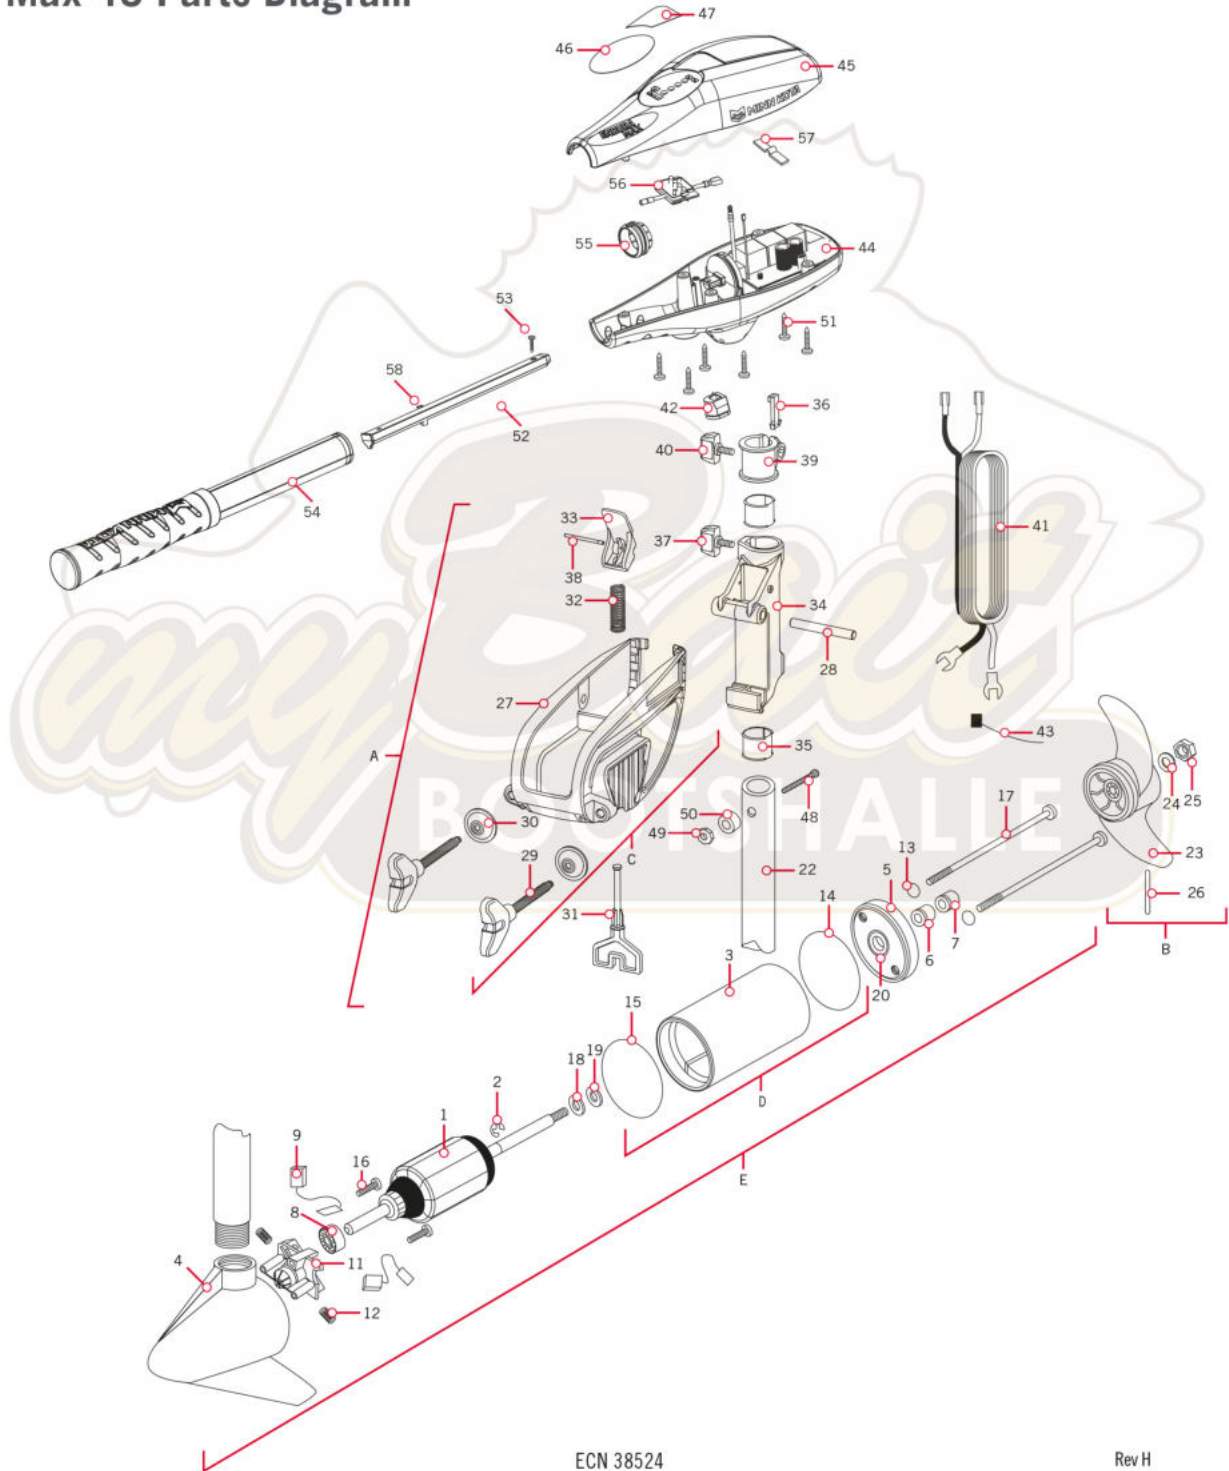

PARTS DIAGRAM & PARTS LIST

ENDURA MAX 45
45 LBS THRUST
12 VOLT - 42 AMPS
36" SHAFT

From 2064987rh

Endura Max 45 Parts Diagram

PARTS DIAGRAM & PARTS LIST

Endura Max 45 Parts List

Assembly	Part #	Description	Quantity
A	2771818	BRACKET & HINGE ASSEMBLY (INCLUDES 27-38)	1
B	1378121	PROPELLER KIT (INCLUDES 23-26)	1
C	2771910	BRACKET ASSEMBLY (INCLUDES 27, 29, 30)	1
D	2883460	SEAL AND O-RING KIT (INCLUDES 6-7, 13-15)	1
E	2069288	MOTOR ASSEMBLY 12 V 3.62 VARIABLE SPD	1
Item	Part #	Description	Quantity
1	2-100-202	ARMATURE ASSEMBLY 12V 3.25	1
2	788-015	RETAINING RING	1
3	2-200-079	HOUSING ASSEMBLY CENTER 3.25 TXT	1
4	421-132	BRUSH END HOUSING ASSEMBLY 3.25	1
5	2-400-128	PLAIN END HOUSING ASSEMBLY 3.25	1
6	880-003	SEAL	1
7	880-006	SEAL W/SHIELD	1
8	140-010	BALL BEARING	1
9	188-052	BRUSH ASSEMBLY	2
11	2-600-285	BRUSH PLATE W/HOLDER 3.25	1
12	975-032	COMPRESSION SPRING	2
13	701-007	O-RING — THRU BOLT	2
14	701-039	O-RING	1
15	701-041	O-RING	1
16	830-001	SCREW — SELF THREAD #8-32X1.7	2
17	830-078	THRU BOLT #8-32X8.0	2
18	990-067	WASHER — STEEL THRUST	1
19	990-070	WASHER — NYLATRON	1
20	144-049	FLANGE BEARING (SERVICE ONLY)	1
22	2032046	36" COMPOSITE TUBE	1
23	2061122	PROPELLER 3.25 HUB DIA	1
24	2151726	WASHER — 5/16 STD SS	1
25	2053101	NUT — PROP NYLOCK (MED) SS	1
26	2092600	DRIVE PIN	1
27	*	BRACKET	1