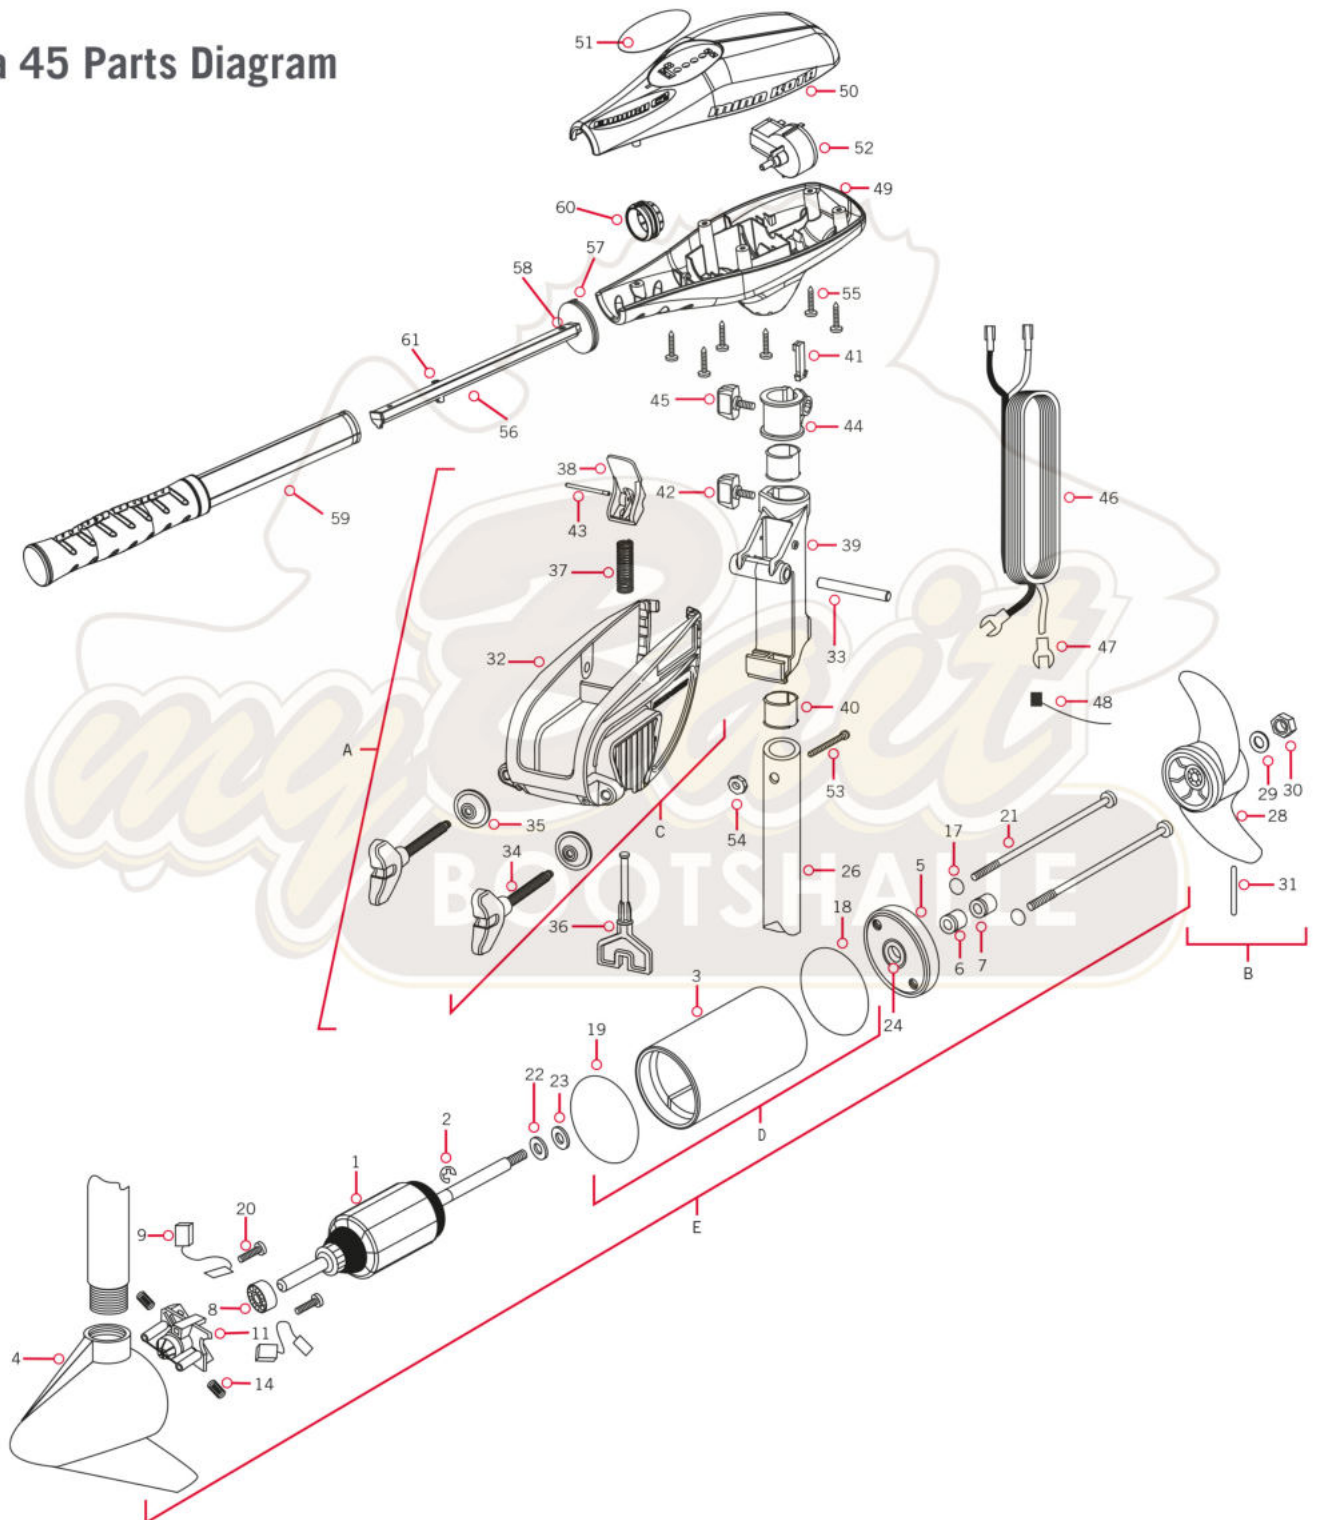

PARTS DIAGRAM & PARTS LIST

ENDURA 45
45 LBS THRUST
12 VOLT - 42 AMPS
36" SHAFT

From 2064972rn

Endura 45 Parts Diagram

PARTS DIAGRAM & PARTS LIST

Item	Old P/N	New P/N	Description
50	2060215	2060223	Control Box Cover
51	2065702	2065733	Control Box Cover Decal
59	2990928	2990460	Outer Handle Assy.

Item	Part #	Description	Quantity
32	✘	BRACKET	1
33	2060510	HINGE PIN	1
34	✘	SCREW — CLAMP	2
35	✘	WASHER — CLAMP SCREW	2
36	2063605	PLASTIC T-BAR	1
37	2062706	T-BAR SPRING	1
38	2067201	TILT BLACK LEVER	1
39	2061810	PLASTIC HINGE	1
40	2037301	HINGE BUSHING	2
41	2062800	SNAP-IN TENSION BLOCK	1
42	2011385	SCREW — TENSION/KNOB	1
43	2060515	TILT LEVER PIN	1
44	2061520	DEPTH COLLAR	1
45	2011365	SCREW — COLLAR/NEW KNOB	1
46	2050610	LEADWIRE (10 GA) W/SPADE TERM	1
47	2020703	SPADE TERMINAL 14GA HD	2
48	2256300	TIE WRAP	1
49	2062515	CONTROL BOX	1
50	2060223	CONTROL BOX COVER	1
51	2065733	DECAL COVER ENDURA C2 45	1
52	2064028	SWITCH — FWD/REV 5 SP	1
53	2033401	SCREW — #10-24 X 1-3/4	1
54	2013110	NUT — 10-24 HEX	1
55	2012100	SCREW — #8-18 X 5/8	6
56	2990919	INNER HANDLE ASSEMBLY	1
57	2060405	HANDLE PIVOT	1
58	2012104	SCREW — #6 X 1/2" SS	1
59	2990460	OUTER HANDLE ASSEMBLY	1
60	2060009	FRONT BEARING	1
61	2882726	BALL DETENT, RTNR SPRNG ASM KIT	1