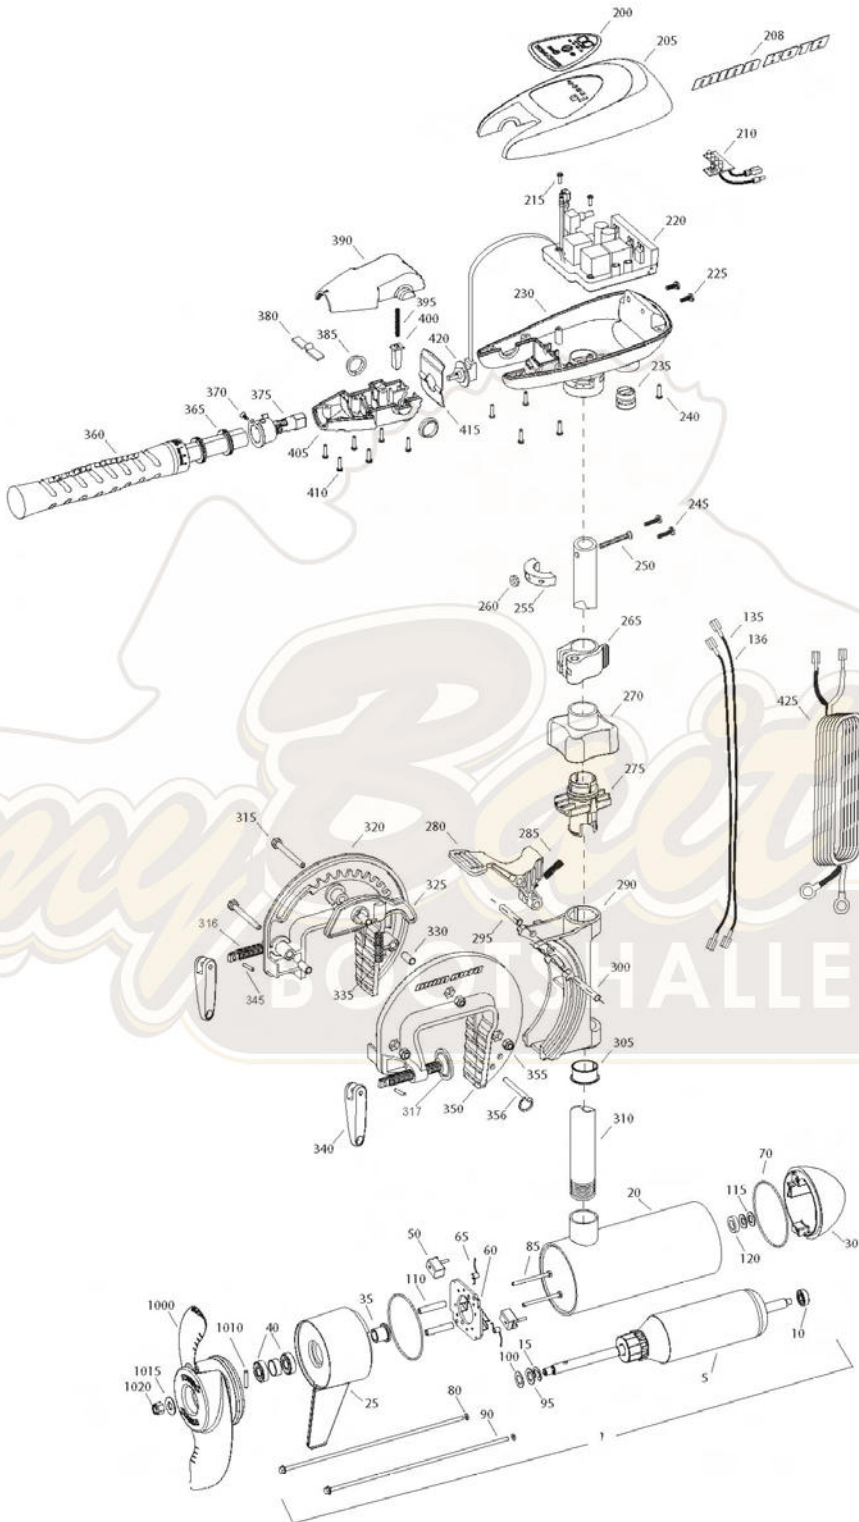

TRAXXIS 80
80 LBS THRUST
24 VOLT 56 AMPS
42" SHAFT

for use with "0" serial numbers
2-year warranty

Item	P/N	Description	Qty	Item	P/N	Description	Qty
1	2316216	24V Motor 36" FW	1	317	2011710	Washer-clamp screw	2
5	2-100-214	Armature assembly	1	320	2771941	Bracket, right, FW	1
10	140-010	Bearing	1	325	2067905	Cam deactivator	1
15	788-040	Retaining ring	1	330	2067306	Bushing, dowel 1/4 x 1/2	3
20	2-200-160	Center housing assembly	1	335	2062702	Spring, cam deactivator	1
25	2-300-160	Brush end housing assembly	1	■	2771303	Clamp screw kit	2 per kit
30	421-276	Plain end housing assembly STD	1	340	2050925	Handle, clamp	2
35	144-017	Flange bearing	1	345	2052625	Roll pin	2
40	880-025	Seal	2	350	2771947	Bracket, left, FW	1
50	188-094	Brush	2	355	2263104	Nut, 1/4-20, nylock, Zinc	3
60	9-738-004	Brush plate assembly	1	356	2062604	Pin, stop	1
65	975-041	Brush spring	2				
70	701-043	O-ring, motor	2	■	2990957	Handle assy, VARS [360-410]	1
80	701-009	O-ring, thru-bolt	2	360	2990456	Grip/handle assy, VARS [360-375]	1
85	830-027	Screw, 10-32 x 2	2	365	2060015	Bearing, handle	2
90	830-094	Thru-bolt	2	370	2063405	Screw, #6 PFH SS	1
95	990-051	Washer, steel	2	375	2884092	Yoke / spider assy, VARS	1
100	990-052	Washer, nylatron	2	380	2302742	Spring, detent, off	1
110	973-025	Spacer, brush plate	2	385	2060005	Bearing, handle pivot	2
115	992-010	Washer, Belleville	2	390	2060900	Handle pivot, top	1
120	990-045	Spacer, thrust	1	395	2302745	Spring, release button	1
135	640-015	Leadwire, black	1	400	2063700	Button, release	1
136	640-119	Leadwire, red	1	405	2060905	Handle pivot, bottom	1
■	2889460	Seal and O-ring Kit		410	2303412	Screw, #6 x 5/8 SS	6
200	2065699	Decal, c-box cover	1	415	2062715	Spring, handle pivot	1
205	2060295	C-box cover	1	420	2061700	Washer, pot holder	1
208	2325665	Decal - MinnKota	2	425	2992523	Leadwire assy, includes [235]	1
210	2074071	Battery meter, 24v FW	1				
215	3043427	Screw, #8 x 7/8 SS	2	■	1378132	Propeller kit WW2	
220	2184017	Control board, 24/36V	1	■	2994878	Propeller bag assy	
■	2888411	Potentiometer Replacement Kit		1000	2331160	Propeller WW2	1
225	2303434	Screw, #8-30 x 5/8 SS	2	1010	2262658	Drive pin, large 1" x 3/16" SS	1
230	2062501	Control box, VARS, FW	1	1015	2091701	Washer, prop, large	1
235	2062905	Strain relief	1	1020	2093101	Nut, nylock, prop, large 3/8" SS	1
240	2303412	Screw, #6 x 5/8 SS	6				
245	2263434	Screw, #8 x 1 SS	2				
250	2383407	Screw, #10-24 x 2 SS	1				
255	2061515	Collar, c-box	1				
260	2383124	Nut, 10-24, nylock, SS	1				
265	2991521	Cam lock/depth collar assy	1				
■	2991796	Bracket assy, aluminum [270-356]	1				
270	2060100	Knob, steering tension, soft	1				
275	2068400	Collet	1				
280	2064200	Lock arm	1				
285	2062701	Spring, lock arm	1				
290	2061821	Hinge	1				
295	2062602	Pin, lock, Zinc	1				
300	2062602	Pin, lock, Zinc	1				
305	2037301	Bushing, hinge	1				
310	2032053	Tube 42"	1				
315	2063500	Bolt 1/4-20 x 2 3/8", Zinc	3				
316	2051302	Screw-clamp	2				