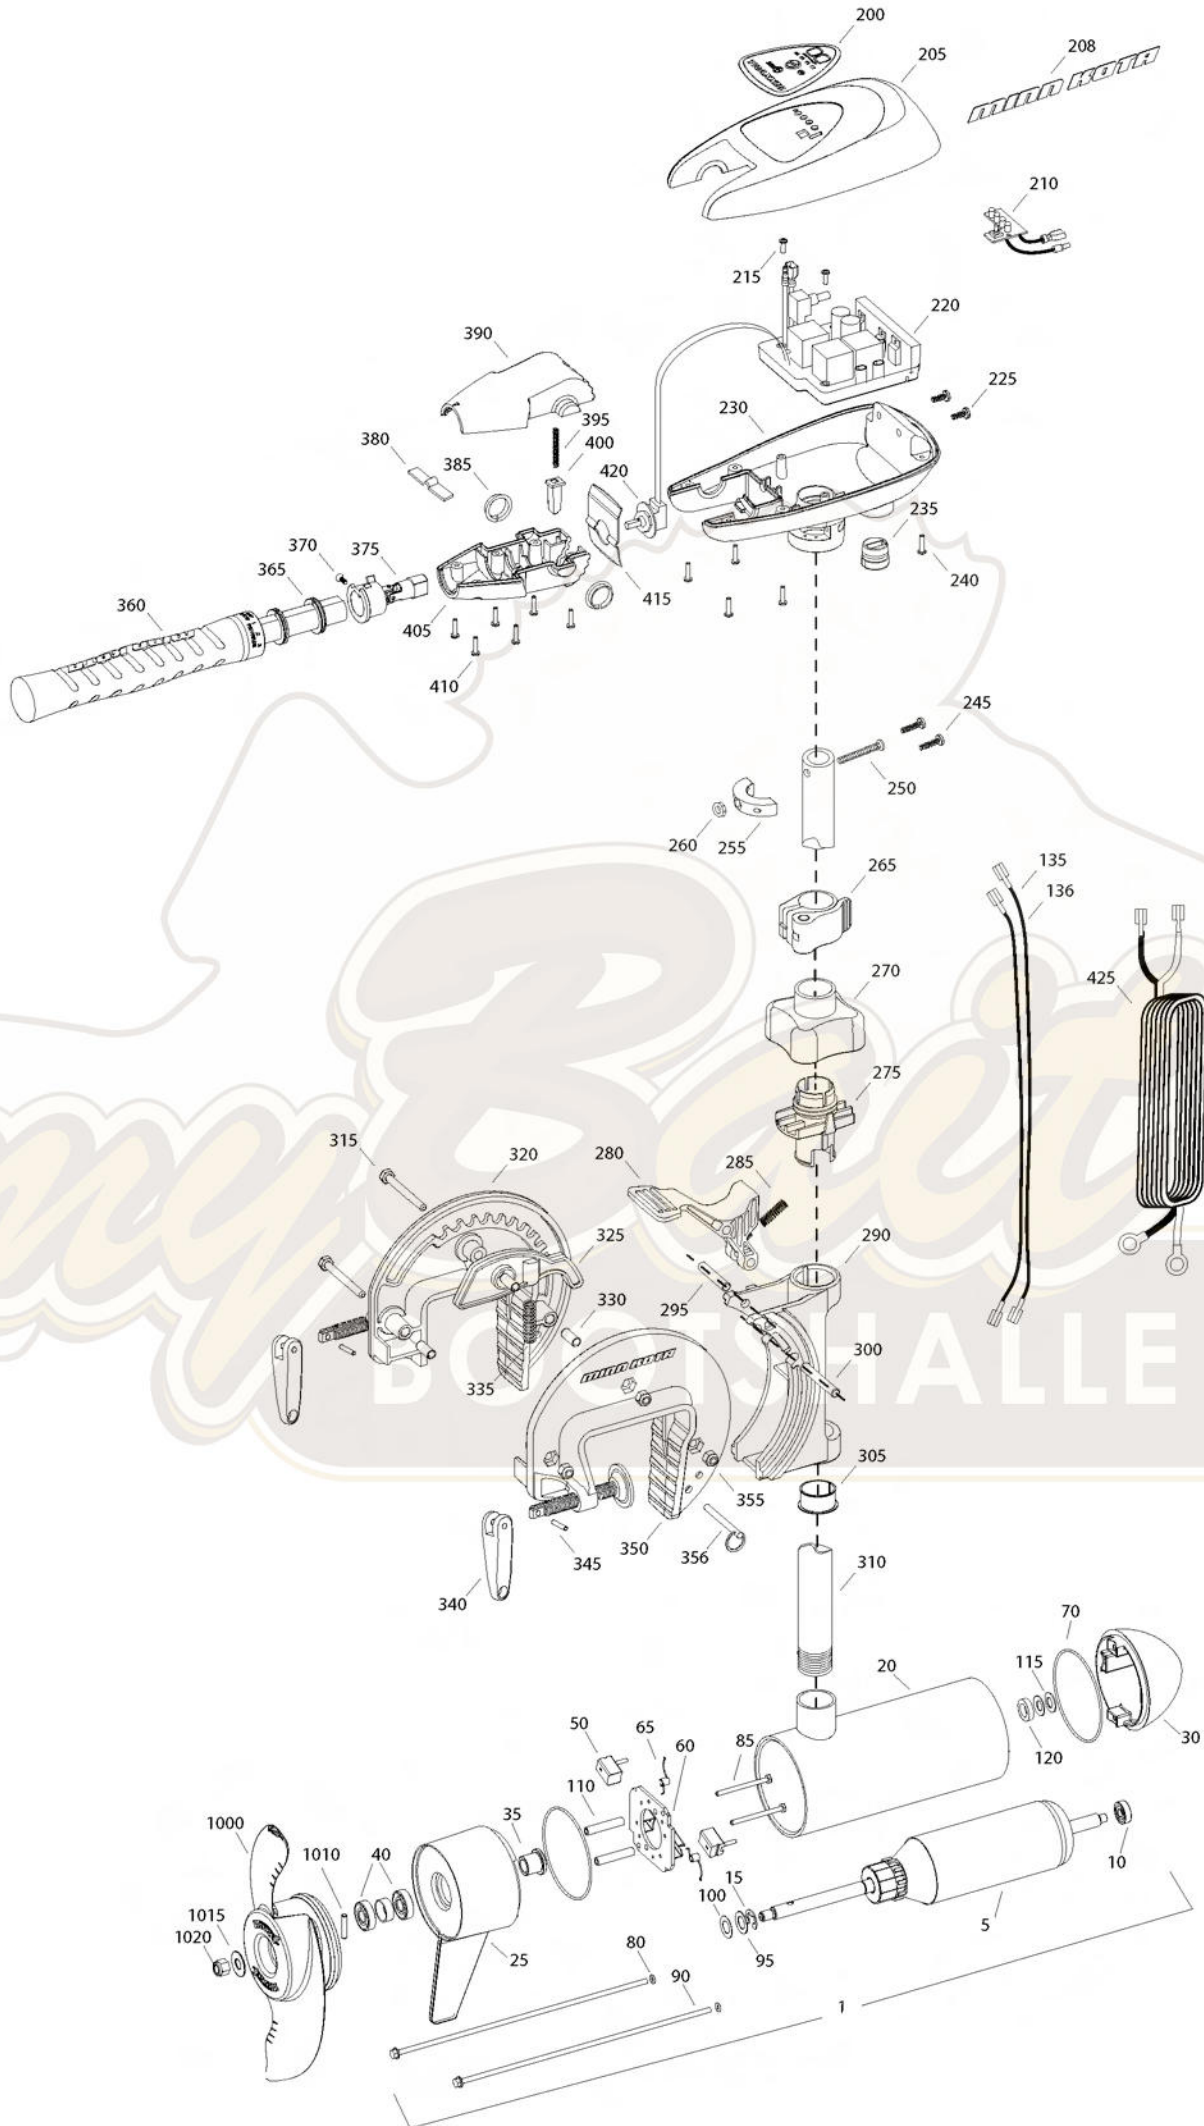

TRAXXIS 80
80 LBS THRUST
24 VOLT 56 AMPS
42" SHAFT

for use with "M" serial numbers
2-year warranty

Item	P/N	Description	Qty	Item	P/N	Description	Qty
1	2316216	24V Motor 36" FW	1	330	2067306	Bushing, dowel 1/4 x 1/2	3
5	2-100-214	Armature assembly	1	335	2062702	Spring, cam deactivator	1
10	140-010	Bearing	1	■	2771303	Clamp screw kit	2 per kit
15	788-040	Retaining ring	1	340	2050925	Handle, clamp	2
20	2-200-160	Center housing assembly	1	345	2052625	Roll pin	2
25	2-300-160	Brush end housing assembly	1	350	2771947	Bracket, left, FW	1
30	421-276	Plain end housing assembly STD	1	355	2263104	Nut, 1/4-20, nylock, Zinc	3
35	144-017	Flange bearing	1	356	2062604	Pin, stop	1
40	880-025	Seal	2				
50	188-094	Brush	2	■	2990957	Handle assy, VARS [360-410]	1
60	9-738-004	Brush plate assembly	1	360	2990456	Grip/handle assy, VARS [360-375]	1
65	975-041	Brush spring	2	365	2060015	Bearing, handle	2
70	701-043	O-ring, motor	2	370	2063405	Screw, #6 PFH SS	1
80	701-009	O-ring, thru-bolt	2	375	2884092	Yoke / spider assy, VARS	1
85	830-027	Screw, 10-32 x 2	2	380	2302742	Spring, detent, off	1
90	830-094	Thru-bolt	2	385	2060005	Bearing, handle pivot	2
95	990-051	Washer, steel	2	390	2060900	Handle pivot, top	1
100	990-052	Washer, nylatron	2	395	2302745	Spring, release button	1
110	973-025	Spacer, brush plate	2	400	2063700	Button, release	1
115	992-010	Washer, Belleville	2	405	2060905	Handle pivot, bottom	1
120	990-045	Spacer, thrust	1	410	2303412	Screw, #6 x 5/8 SS	6
135	640-015	Leadwire, black	1				
136	640-119	Leadwire, red	1	415	2062715	Spring, handle pivot	1
■	2889460	Seal and O-ring Kit		420	2061700	Washer, pot holder	1
				425	2992523	Leadwire assy, includes [235]	1
200	2065699	Decal, c-box cover	1				
205	2060295	C-box cover	1	■	1378132	Propeller kit WW2	
208	2325665	Decal - MinnKota	2	■	2994878	Propeller bag assy	
210	2074071	Battery meter, 24v FW	1	1000	2331160	Propeller WW2	1
215	3043427	Screw, #8 x 7/8 SS	2	1010	2262658	Drive pin, large 1" x 3/16" SS	1
220	2184017	Control board, 24/36v	1	1015	2091701	Washer, prop, large	1
225	2303434	Screw, #8-30 x 5/8 SS	2	1020	2093101	Nut, nylock, prop, large 3/8" SS	1
230	2062501	Control box, VARS, FW	1				
235	2062905	Strain relief	1				
240	2303412	Screw, #6 x 5/8 SS	6				
245	2263434	Screw, #8 x 1 SS	2				
250	2383407	Screw, #10-24 x 2 SS	1				
255	2061515	Collar, c-box	1				
260	2383124	Nut, 10-24, nylock, SS	1				
265	2991521	Cam lock/depth collar assy	1				
■	2991796	Bracket assy, aluminum [270-356]	1				
270	2060100	Knob, steering tension, soft	1				
275	2068400	Collet	1				
280	2064200	Lock arm	1				
285	2062701	Spring, lock arm	1				
290	2061821	Hinge	1				
295	2062602	Pin, lock, Zinc	1				
300	2062602	Pin, lock, Zinc	1				
305	2037301	Bushing, hinge	1				
310	2032053	Tube 42"	1				
315	2063500	Bolt 1/4-20 x 2 3/8", Zinc	3				
320	2771941	Bracket, right, FW	1				
325	2067905	Cam deactivator	1				