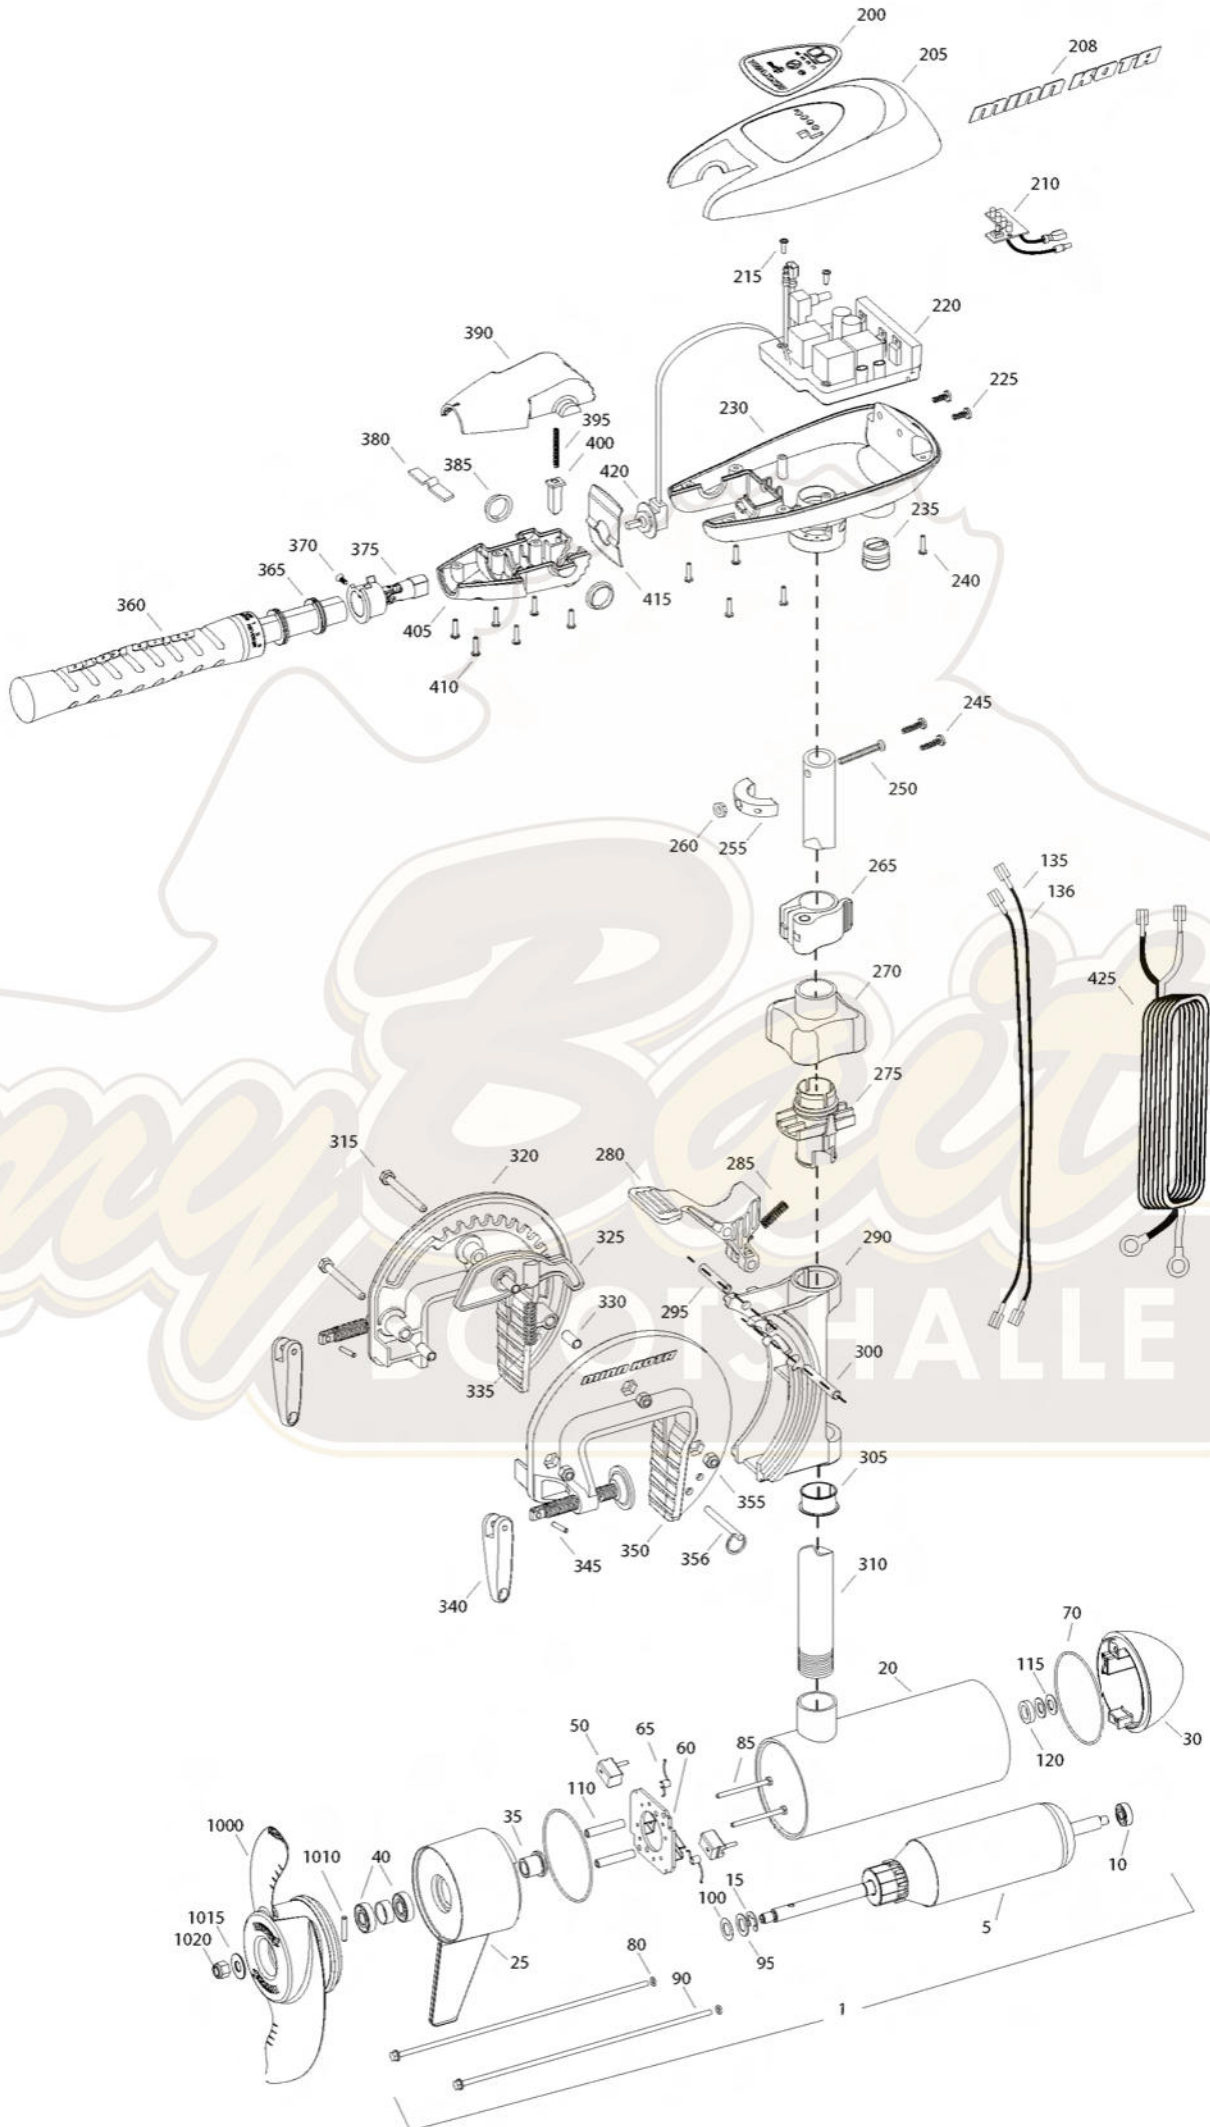

TRAXXIS 80
80 LBS THRUST
24 VOLT 56 AMPS
42" SHAFT

for use with "K" serial numbers
2-year warranty from the date of purchase

Item	P/N	Description	Qty	Item	P/N	Description	Qty
1	2316216	24V Motor 36" FW	1	330	2067306	Bushing, dowel 1/4 x 1/2	3
5	2-100-214	Armature assembly	1	335	2062700	Spring, cam deactivator	1
10	140-010	Bearing	1	■	2771303	Clamp screw kit	2 per kit
15	788-040	Retaining ring	1	340	2050925	Handle, clamp	2
20	2-200-160	Center housing assembly	1	345	2052605	Roll pin	2
25	2-300-160	Brush end housing assembly	1	350	2771947	Bracket, left, FW	1
30	421-276	Plain end housing assembly STD	1	355	2263104	Nut, 1/4-20, nylock, Zinc	3
35	144-017	Flange bearing	1	356	2062604	Pin, stop	1
40	880-025	Seal	2				
50	188-094	Brush	2	■	2990957	Handle assy, VARS [360-410]	1
60	9-738-004	Brush plate assembly	1	360	2990456	Grip/handle assy, VARS [360-375]	1
65	975-041	Brush spring	2	365	2060015	Bearing, handle	2
70	701-043	O-ring, motor	2	370	2063405	Screw, #6 PFH SS	1
80	701-009	O-ring, thru-bolt	2	375	2884092	Yoke / spider assy, VARS	1
85	830-027	Screw, 10-32 x 2	2	380	2302742	Spring, detent, off	1
90	830-094	Thru-bolt	2	385	2060005	Bearing, handle pivot	2
95	990-051	Washer, steel	2	390	2060900	Handle pivot, top	1
100	990-052	Washer, nylatron	2	395	2302745	Spring, release button	1
110	973-025	Spacer, brush plate	2	400	2063700	Button, release	1
115	992-010	Washer, Belleville	2	405	2060905	Handle pivot, bottom	1
120	990-045	Spacer, thrust	1	410	2303412	Screw, #6 x 5/8 SS	6
135	640-015	Leadwire, black	1				
136	640-119	Leadwire, red	1	415	2062715	Spring, handle pivot	1
■	2889460	Seal and O-ring Kit		420	2061700	Washer, pot holder	1
				425	2992523	Leadwire assy, includes [235]	1
200	2065699	Decal, c-box cover	1				
205	2060295	C-box cover	1	■	1378132	Propeller kit WW2	
208	2325665	Decal - MinnKota	2	■	2994875	Propeller bag assy	
210	2074071	Battery meter, 24v FW	1	1000	2331160	Propeller WW2	1
215	3043427	Screw, #8 x 7/8 SS	2	1010	2092600	Drive pin, small	1
220	2184007	Control board, 24/36v	1	1015	2151726	Washer, prop, small	1
225	2303434	Screw, #8-30 x 5/8 SS	2	1020	2053101	Nut, nylock, prop, small	1
230	2062501	Control box, VARS, FW	1				
235	2062905	Strain relief	1				
240	2303412	Screw, #6 x 5/8 SS	6				
245	2263434	Screw, #8 x 1 SS	2				
250	2383407	Screw, #10-24 x 2 SS	1				
255	2061515	Collar, c-box	1				
260	2383124	Nut, 10-24, nylock, SS	1				
265	2991521	Cam lock/depth collar assy	1				
■	2991796	Bracket assy, aluminum [270-356]	1				
270	2060100	Knob, steering tension, soft	1				
275	2068400	Collet	1				
280	2064200	Lock arm	1				
285	2062701	Spring, lock arm	1				
290	2061821	Hinge	1				
295	2062602	Pin, lock, Zinc	1				
300	2062602	Pin, lock, Zinc	1				
305	2037301	Bushing, hinge	1				
310	2032053	Tube 42"	1				
315	2063500	Bolt 1/4-20 x 2 3/8", Zinc	3				
320	2771941	Bracket, right, FW	1				
325	2067905	Cam deactivator	1				