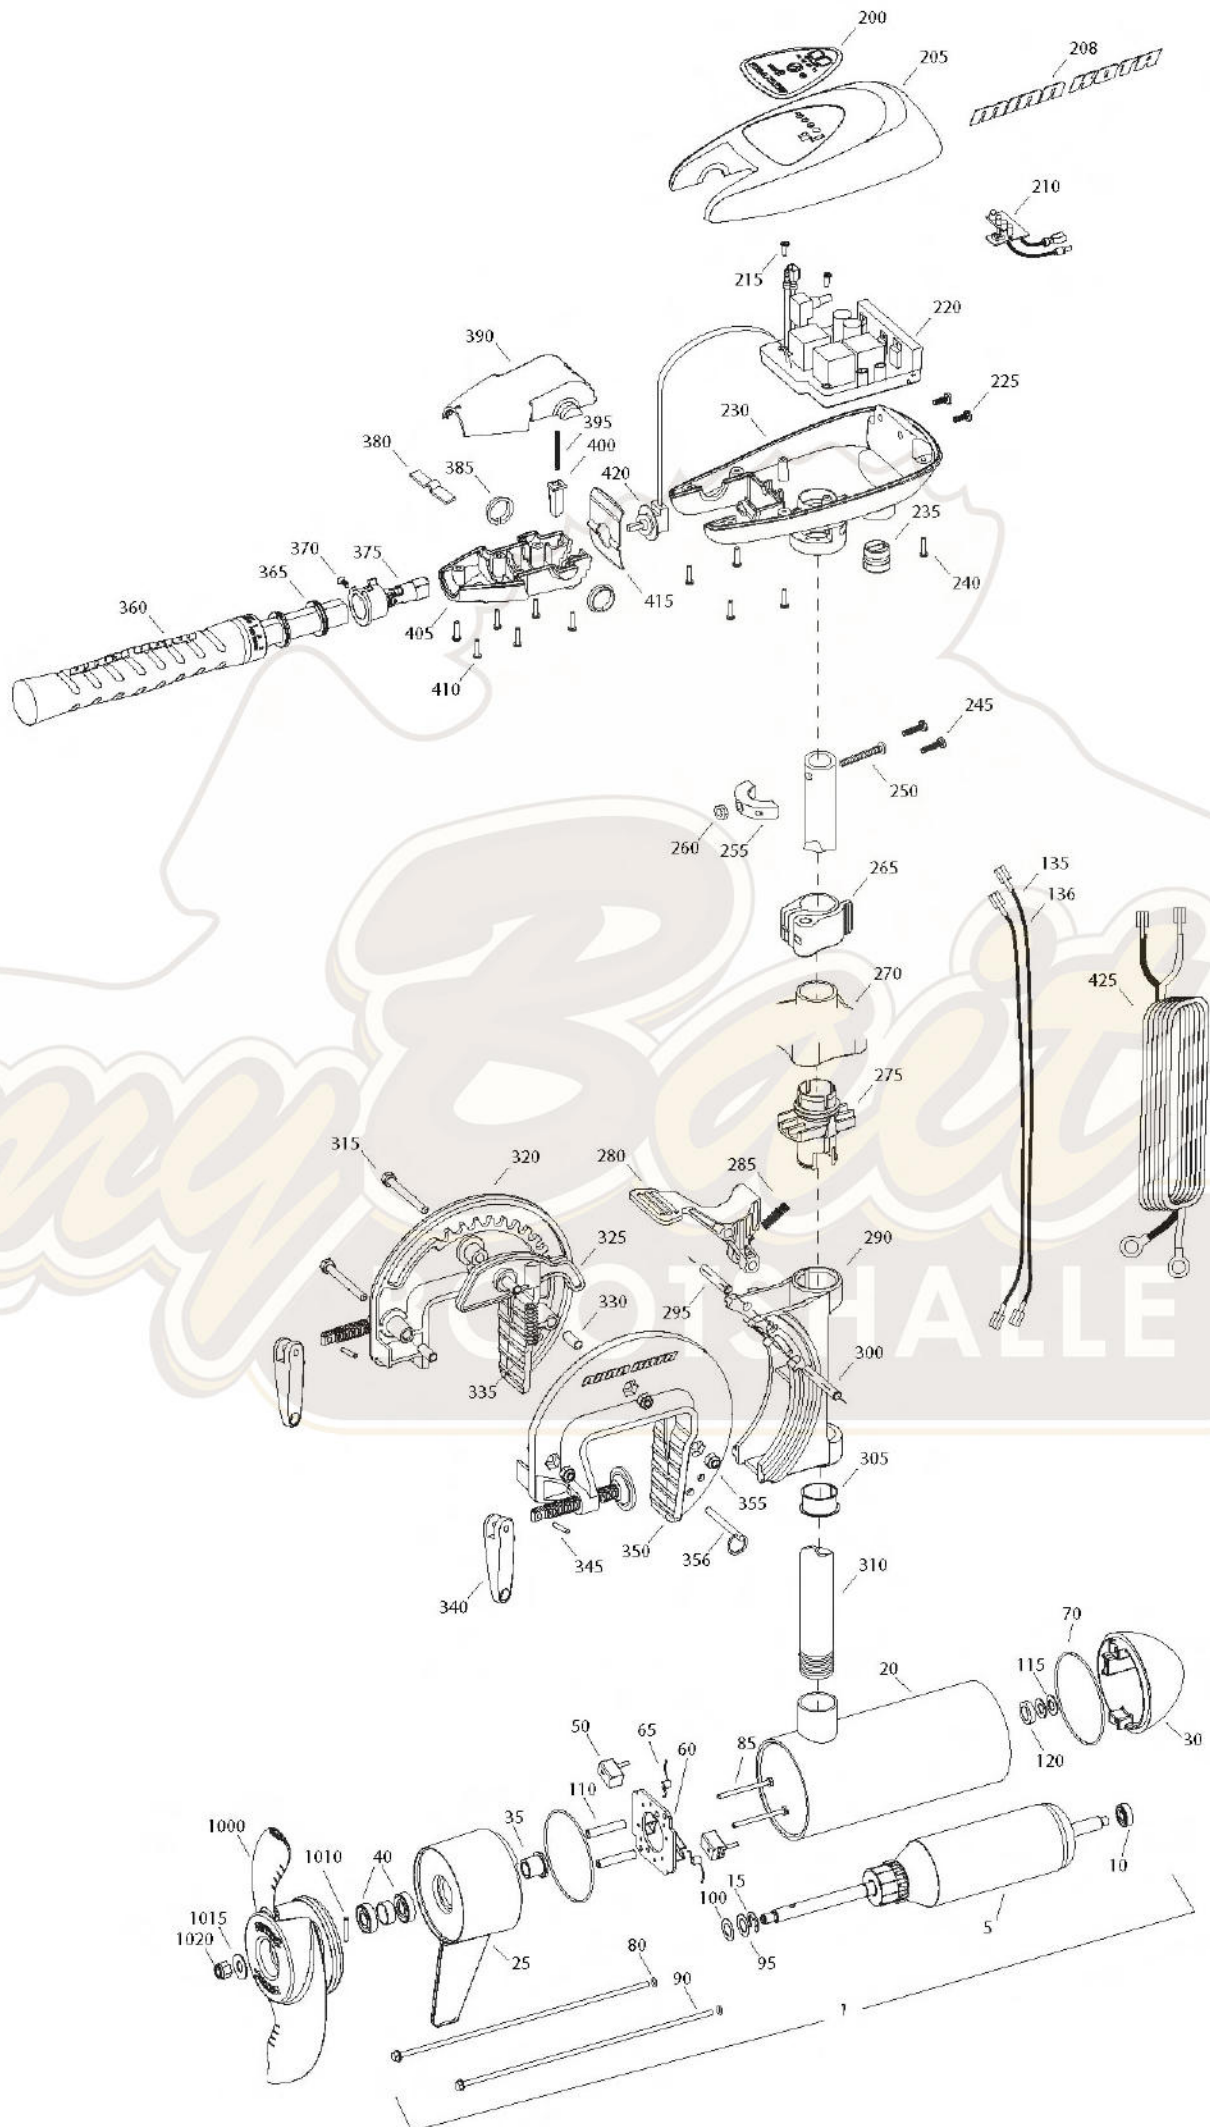

TRAXXIS MOTORS
80 LBS THRUST
24 VOLT 56 AMPS
42" SHAFT

for use with "J" serial numbers
3-year warranty from the date of sale

Item	P/N	Description	Qty	Item	P/N	Description	Qty
1	2316216	24V Motor 36" FW		330	2067306	Bushing, dowel 1/4 x 1/2	3
5	2-100-214	Armature assembly	1	335	2062700	Spring, cam deactivator	1
10	140-010	Bearing	1	■	2771303	Clamp screw kit	2 per kit
15	788-040	Retaining ring	1	340	2050925	Handle, clamp	2
20	2-200-160	Center housing assembly	1	345	2052605	Roll pin	2
25	2-300-160	Brush end housing assembly	1	350	2771942	Bracket, right, FW	1
30	421-276	Plain end housing assembly STD	1	355	2263104	Nut, 1/4-20, nylock, Zinc	3
35	144-017	Flange bearing	1	356	2062605	Pin, stop	1
40	880-025	Seal	2				
50	188-094	Brush	2	■	2990957	Handle assy, VARS [360-410]	1
60	2-600-148	Brush plate assembly	1	360	2990456	Grip/handle assy, VARS [360-375]	1
65	975-041	Brush spring	2	365	2060015	Bearing, handle	2
70	701-043	O-ring, motor	2	370	2063405	Screw, #6 PFH SS	1
80	701-009	O-ring, thru-bolt	2	375	2884092	Yoke / spider assy, VARS	1
85	830-027	Screw, 10-32 x 2	2	380	2302742	Spring, detent, off	1
90	830-094	Thru-bolt	2	385	2060005	Bearing, handle pivot	2
95	990-051	Washer, steel	2	390	2060900	Handle half, upper	1
100	990-052	Washer, nylatron	2	395	2302745	Spring, release button	1
110	973-025	Spacer, brush plate	2	400	2063700	Button, release	1
115	992-010	Washer, Belleville	2	405	2060095	Handle half, lower	1
120	992-045	Spacer, thrust	1	410	2303412	Screw, #6 x 5/8 SS	6
135	640-015	Leadwire, black	1				
136	640-119	Leadwire, red	1	415	2062715	Spring, handle pivot	1
■	2889460	Seal and O-ring Kit		420	2061700	Washer, pot holder	1
				425	2992523	Leadwire assy, includes [235]	1
200	2065699	Decal, c-box cover	1				
205	2060295	C-box cover	1	■	1378131	Propeller kit WW2	
208	2065665	Decal - MinnKota	2	■	2994875	Propeller bag assy	
210	2074071	Battery meter, 24v FW	1	1000	2091160	Propeller WW2	1
215	3043427	Screw, #8 x 7/8 SS	2	1010	2092600	Drive pin, small	1
220	2184007	Control board, 24/36v	1	1015	2151726	Washer, prop, small	1
225	2303434	Screw, #8-30 x 5/8 SS	2	1020	2053101	Nut, nylock, prop, small	1
230	2062501	Control box, VARS, FW	1				
235	2062905	Strain relief	1				
240	2303412	Screw, #6 x 5/8 SS	6				
245	2263434	Screw, #8 x 1 SS	2				
250	2383407	Screw, #10-24 x 2 SS	1				
255	2061515	Collar, c-box	1				
260	2383124	Nut, 10-24, nylock, SS	1				
265	2991521	Cam lock/depth collar assy	1				
■	2991796	Bracket assy, aluminum [270-356]	1				
270	2060100	Knob, steering tension, soft	1				
275	2068400	Collet	1				
280	2064200	Lock arm	1				
285	2062701	Spring, lock arm	1				
290	2061820	Hinge	1				
295	2062602	Pin, lock, Zinc	1				
300	2062602	Pin, lock, Zinc	1				
305	2037301	Bushing, hinge	1				
310	2032053	Tube 42"	1				
315	2063500	Bolt 1/4-20 x 2 3/8", Zinc	3				
320	2771947	Bracket, left, FW	1				
325	2067905	Cam deactivator	1				