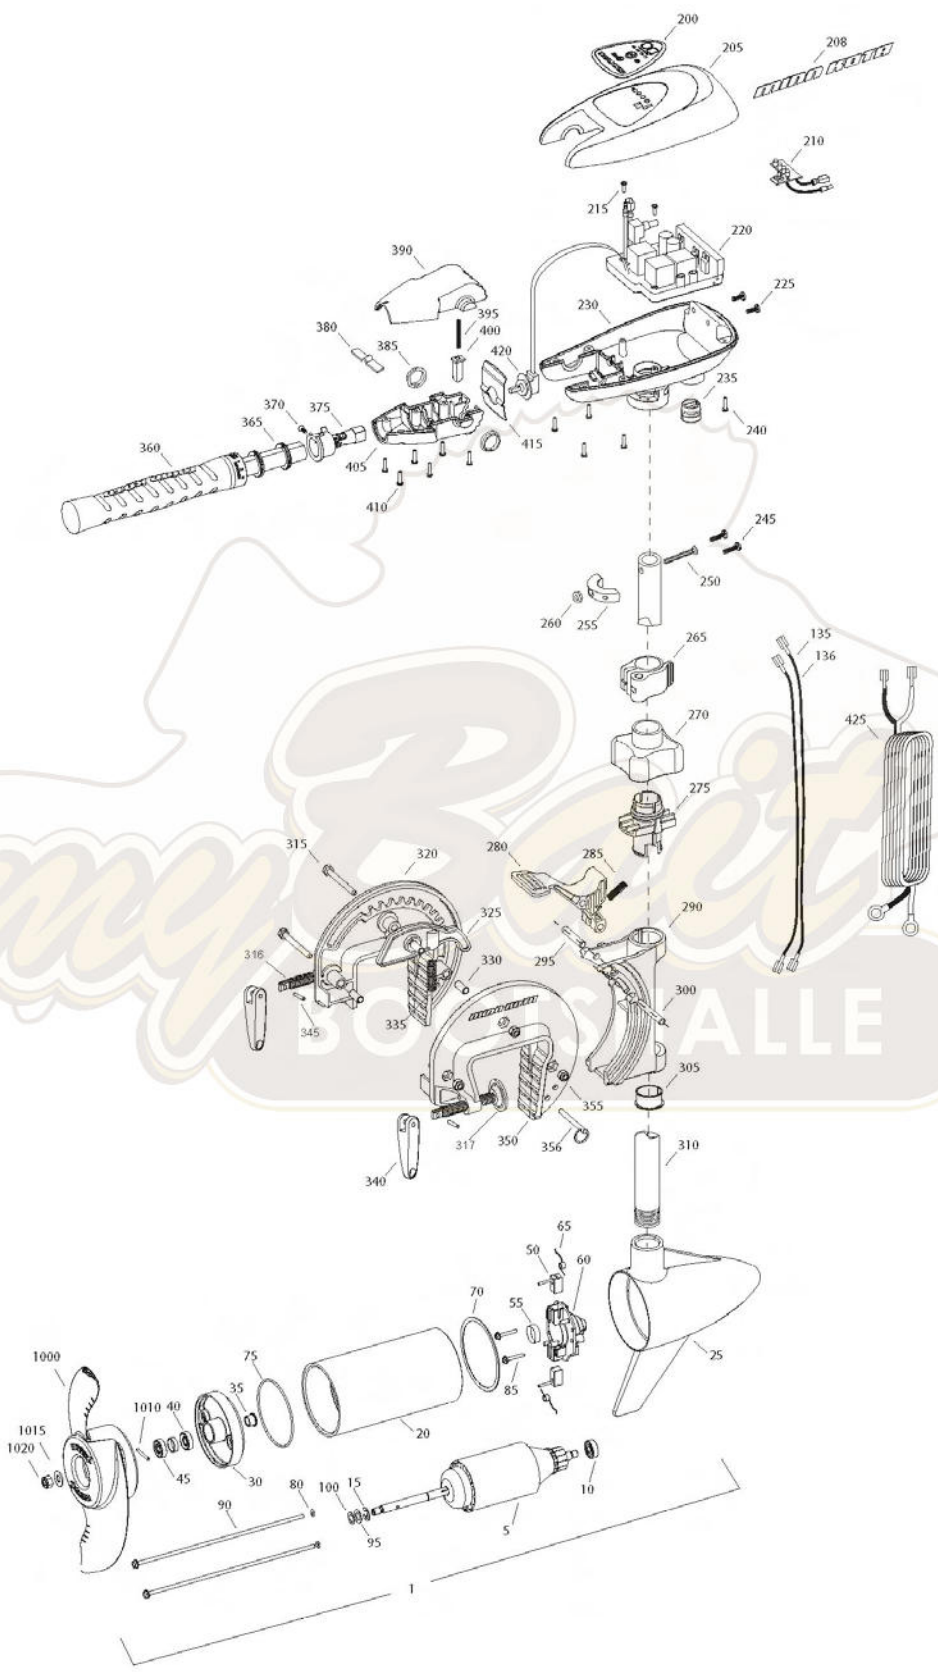

TRAXXIS 70
70 LBS THRUST
24 VOLT 42 AMPS
42" SHAFT

for use with "0" serial numbers
2-year warranty

Item	P/N	Description	Qty	Item	P/N	Description	Qty
1	2096030	24V Motor 42" FW	1	317	2011710	Washer-clamp screw	2
5	2-100-119	Armature assembly	1	320	2771941	Bracket, right, FW	1
10	140-010	Bearing	1	325	2067905	Cam deactivator	1
15	788-015	Retaining ring	1	330	2067306	Bushing, dowel 1/4 x 1/2	3
20	2-200-005	Center housing assembly	1	335	2062702	Spring, cam deactivator	1
25	421-065	Brush end housing assembly	1	■	2771303	Clamp screw kit	2 per kit
30	2-400-101	Plain end housing assembly	1	340	2050925	Handle, clamp	2
35	144-049	Flange bearing	1	345	2052625	Roll pin	2
40	880-003	Seal	1	350	2771947	Bracket, left, FW	1
45	880-006	Seal with shield	1	355	2263104	Nut, 1/4-20, nylock, Zinc	3
50	188-037	Brush	2	356	2062604	Pin, stop	1
55	725-050	Paper tube	1				
60	738-036	Brush plate assembly	1	■	2990957	Handle assy, VARS [360-410]	1
65	975-040	Brush spring	2	360	2990456	Grip/handle assy, VARS [360-375]	1
70	337-036	Gasket	1	365	2060015	Bearing, handle	2
75	701-081	O-ring, motor	1	370	2063405	Screw, #6 PFH SS	1
80	701-008	O-ring, thru-bolt	2	375	2884092	Yoke / spider assy, VARS	1
85	830-007	Screw, 8-32	2	380	2302742	Spring, detent, off	1
90	830-008	Thru-bolt	2	385	2060005	Bearing, handle pivot	2
95	990-067	Washer, steel	2	390	2060900	Handle pivot, top	1
100	990-070	Washer, nylatron	2	395	2302745	Spring, release button	1
135	640-004	Leadwire, black	1	400	2063700	Button, release	1
136	640-105	Leadwire, red	1	405	2060905	Handle pivot, bottom	1
■	2888460	Seal and O-ring Kit		410	2303412	Screw, #6 x 5/8 SS	6
200	2065698	Decal, c-box cover	1	415	2062715	Spring, handle pivot	1
205	2060295	C-box cover	1	420	2061700	Washer, pot holder	1
208	2325665	Decal - MinnKota	2	425	2992523	Leadwire assy, includes [235]	1
210	2074071	Battery meter, 24v FW	1				
215	3043427	Screw, #8 x 7/8 SS	2	■	1378131	Propeller kit	
220	2184017	Control board, 24/36V	1	■	2994875	Propeller bag assy	
■	2888411	Potentiometer Replacement Kit		1000	2091160	Propeller	1
225	2303434	Screw, #8-30 x 5/8 SS	2	1010	2092600	Drive pin, small	1
230	2062501	Control box, VARS, FW	1	1015	2151726	Washer, prop, small	1
235	2062905	Strain relief	1	1020	2053101	Nut, nylock, prop, small	1
240	2303412	Screw, #6 x 5/8 SS	6				
245	2263434	Screw, #8 x 1 SS	2				
250	2383407	Screw, #10-24 x 2 SS	1				
255	2061515	Collar, c-box	1				
260	2383124	Nut, 10-24, nylock, SS	1				
265	2991521	Cam lock/depth collar assy	1				
■	2991796	Bracket assy, aluminum [270-356]	1				
270	2060100	Knob, steering tension, soft	1				
275	2068400	Collet	1				
280	2064200	Lock arm	1				
285	2062701	Spring, lock arm	1				
290	2061821	Hinge	1				
295	2062602	Pin, lock, Zinc	1				
300	2062602	Pin, lock, Zinc	1				
305	2037301	Bushing, hinge	1				
310	2032053	Tube 42"	1				
315	2063500	Bolt 1/4-20 x 2 3/8", Zinc	3				
316	2051302	Screw-clamp	2				