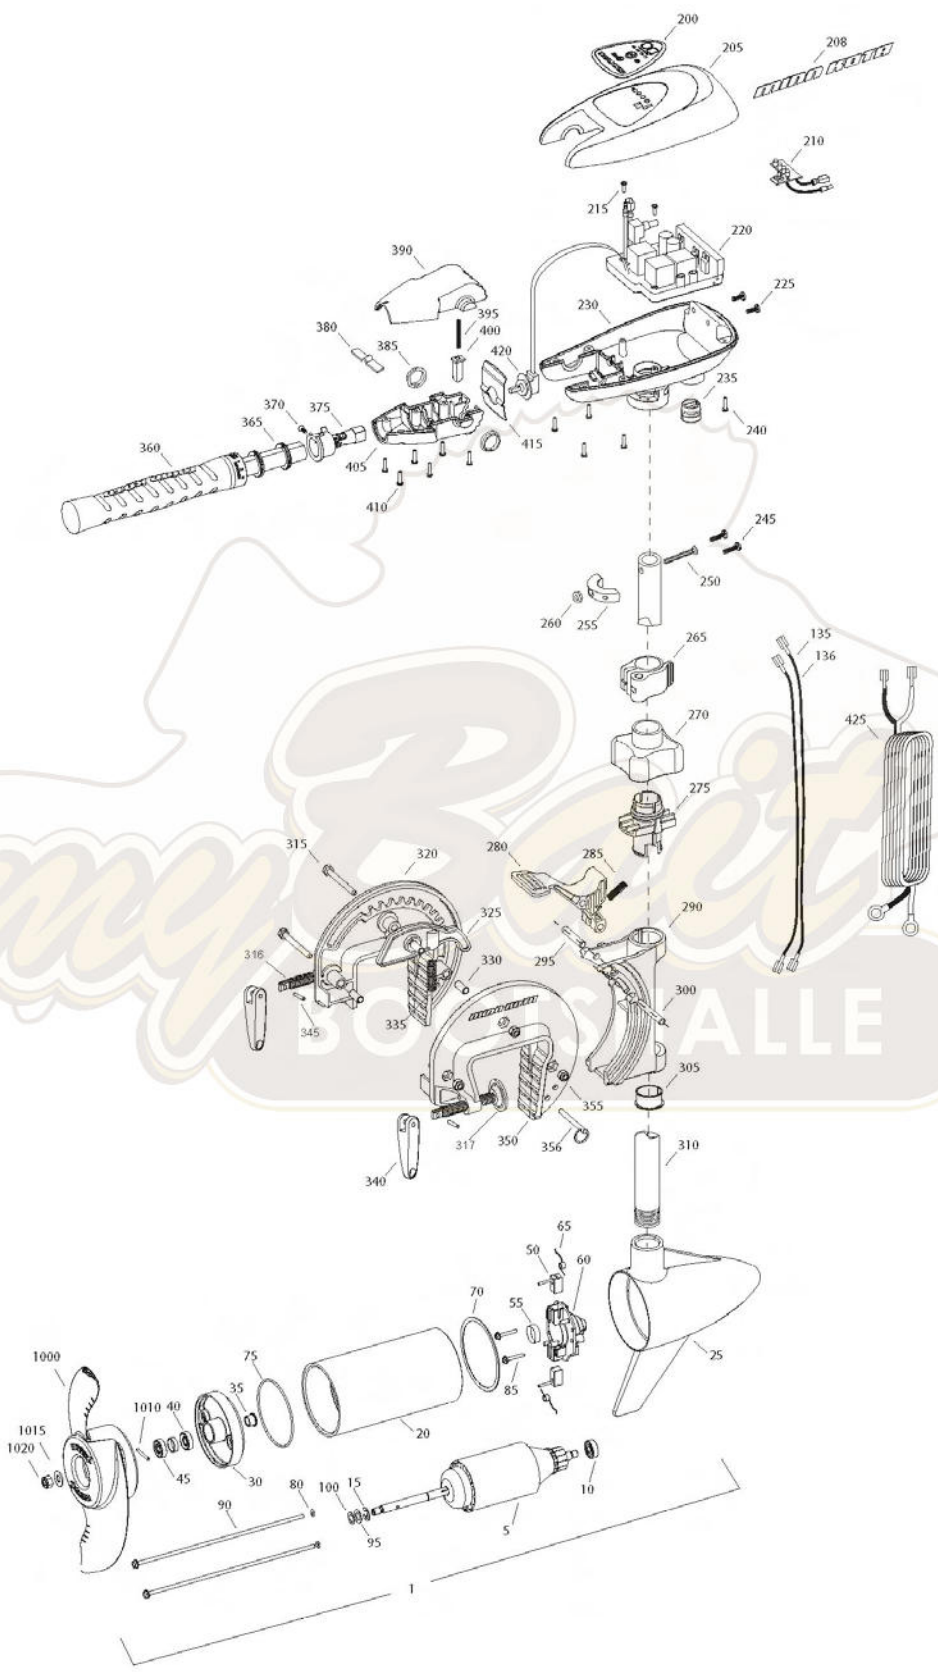

TRAXXIS 70  
70 LBS THRUST  
24 VOLT 42 AMPS  
42" SHAFT

for use with "N" serial numbers  
2-year warranty

Item	P/N	Description	Qty	Item	P/N	Description	Qty
1	2096030	24V Motor 42" FW	1	317	2011710	Washer-clamp screw	2
5	2-100-119	Armature assembly	1	320	2771941	Bracket, right, FW	1
10	140-010	Bearing	1	325	2067905	Cam deactivator	1
15	788-015	Retaining ring	1	330	2067306	Bushing, dowel 1/4 x 1/2	3
20	2-200-005	Center housing assembly	1	335	2062702	Spring, cam deactivator	1
25	421-065	Brush end housing assembly	1	■	2771303	Clamp screw kit	2 per kit
30	2-400-101	Plain end housing assembly	1	340	2050925	Handle, clamp	2
35	144-049	Flange bearing	1	345	2052625	Roll pin	2
40	880-003	Seal	1	350	2771947	Bracket, left, FW	1
45	880-006	Seal with shield	1	355	2263104	Nut, 1/4-20, nylock, Zinc	3
50	188-037	Brush	2	356	2062604	Pin, stop	1
55	725-050	Paper tube	1				
60	738-036	Brush plate assembly	1	■	2990957	Handle assy, VARS [360-410]	1
65	975-040	Brush spring	2	360	2990456	Grip/handle assy, VARS [360-375]	1
70	337-036	Gasket	1	365	2060015	Bearing, handle	2
75	701-081	O-ring, motor	1	370	2063405	Screw, #6 PFH SS	1
80	701-008	O-ring, thru-bolt	2	375	2884092	Yoke / spider assy, VARS	1
85	830-007	Screw, 8-32	2	380	2302742	Spring, detent, off	1
90	830-008	Thru-bolt	2	385	2060005	Bearing, handle pivot	2
95	990-067	Washer, steel	2	390	2060900	Handle pivot, top	1
100	990-070	Washer, nylatron	2	395	2302745	Spring, release button	1
135	640-004	Leadwire, black	1	400	2063700	Button, release	1
136	640-105	Leadwire, red	1	405	2060905	Handle pivot, bottom	1
■	2888460	Seal and O-ring Kit		410	2303412	Screw, #6 x 5/8 SS	6
200	2065698	Decal, c-box cover	1	415	2062715	Spring, handle pivot	1
205	2060295	C-box cover	1	420	2061700	Washer, pot holder	1
208	2325665	Decal - MinnKota	2	425	2992523	Leadwire assy, includes [235]	1
210	2074071	Battery meter, 24v FW	1				
215	3043427	Screw, #8 x 7/8 SS	2	■	1378170	Propeller kit	
220	2184017	Control board, 24/36V	1	■	2994875	Propeller bag assy	
■	2888411	Potentiometer Replacement Kit		1000	2091170	Propeller	1
225	2303434	Screw, #8-30 x 5/8 SS	2	1010	2092600	Drive pin, small	1
230	2062501	Control box, VARS, FW	1	1015	2151726	Washer, prop, small	1
235	2062905	Strain relief	1	1020	2053101	Nut, nylock, prop, small	1
240	2303412	Screw, #6 x 5/8 SS	6				
245	2263434	Screw, #8 x 1 SS	2				
250	2383407	Screw, #10-24 x 2 SS	1				
255	2061515	Collar, c-box	1				
260	2383124	Nut, 10-24, nylock, SS	1				
265	2991521	Cam lock/depth collar assy	1				
■	2991796	Bracket assy, aluminum [270-356]	1				
270	2060100	Knob, steering tension, soft	1				
275	2068400	Collet	1				
280	2064200	Lock arm	1				
285	2062701	Spring, lock arm	1				
290	2061821	Hinge	1				
295	2062602	Pin, lock, Zinc	1				
300	2062602	Pin, lock, Zinc	1				
305	2037301	Bushing, hinge	1				
310	2032053	Tube 42"	1				
315	2063500	Bolt 1/4-20 x 2 3/8", Zinc	3				
316	2051302	Screw-clamp	2				