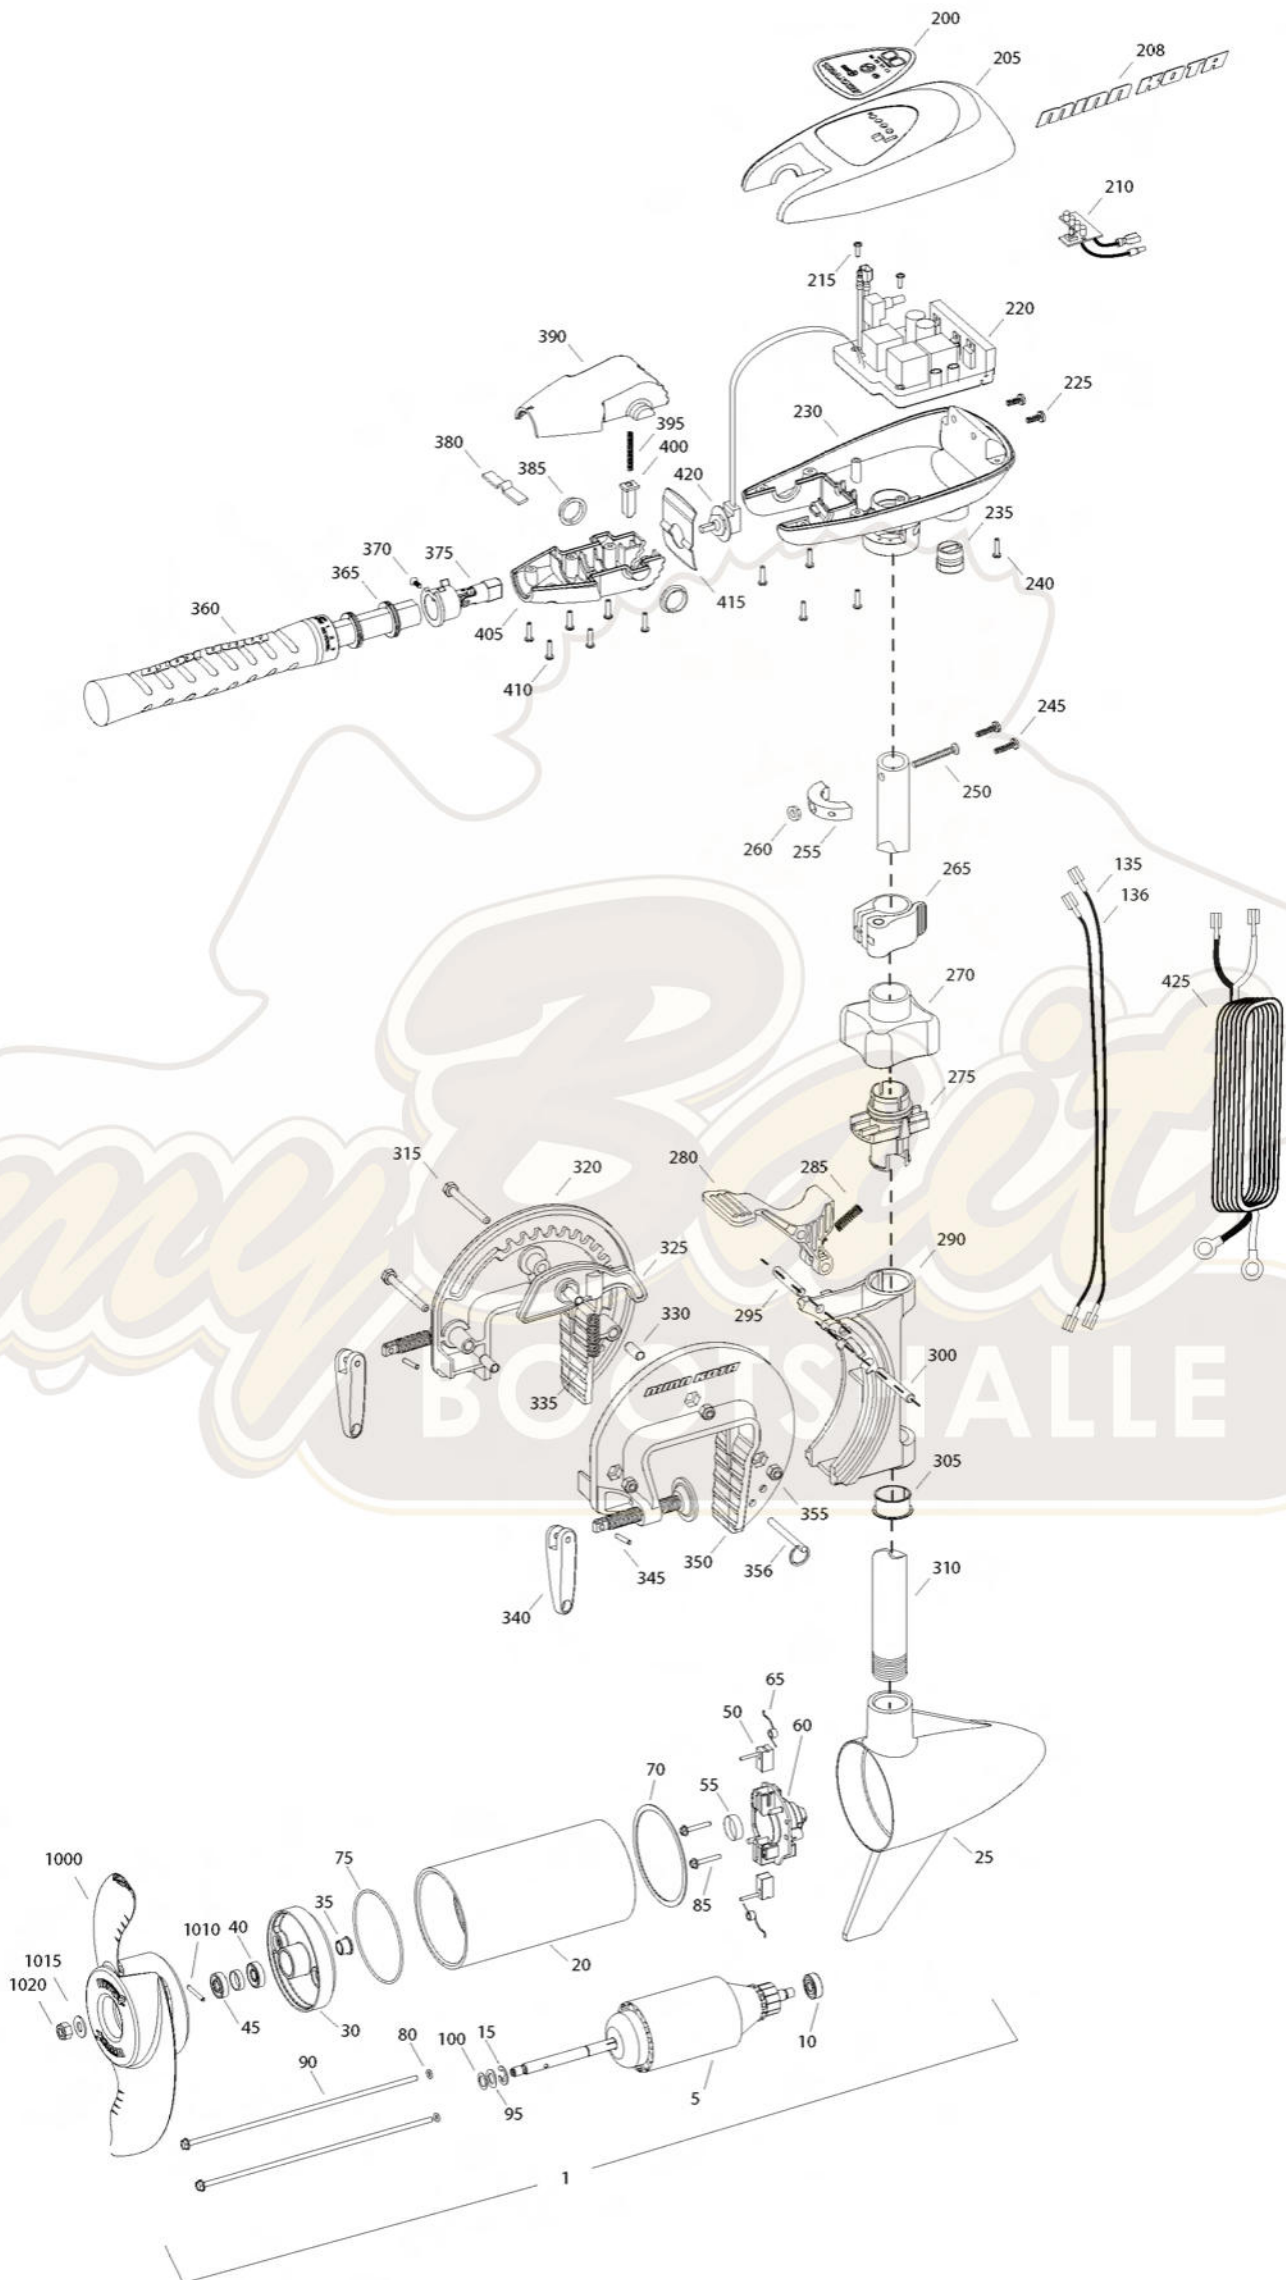

TRAXXIS 70
70 LBS THRUST
24 VOLT 42 AMPS
42" SHAFT

for use with "K" serial numbers
2-year warranty from the date of purchase

Item	P/N	Description	Qty	Item	P/N	Description	Qty
1	2096030	24V Motor 42" FW	1	330	2067306	Bushing, dowel 1/4 x 1/2	3
5	2-100-119	Armature assembly	1	335	2062700	Spring, cam deactivator	1
10	140-010	Bearing	1	■	2771303	Clamp screw kit	2 per kit
15	788-015	Retaining ring	1	340	2050925	Handle, clamp	2
20	2-200-005	Center housing assembly	1	345	2052605	Roll pin	2
25	421-065	Brush end housing assembly	1	350	2771947	Bracket, left, FW	1
30	2-400-101	Plain end housing assembly	1	355	2263104	Nut, 1/4-20, nylock, Zinc	3
35	144-049	Flange bearing	1	356	2062604	Pin, stop	1
40	880-003	Seal	1				
45	880-006	Seal with shield	1	■	2990957	Handle assy, VARS [360-410]	1
50	188-037	Brush	2	360	2990456	Grip/handle assy, VARS [360-375]	1
55	725-050	Paper tube	1	365	2060015	Bearing, handle	2
60	738-036	Brush plate assembly	1	370	2063405	Screw, #6 PFH SS	1
65	975-040	Brush spring	2	375	2884092	Yoke / spider assy, VARS	1
70	337-036	Gasket	1	380	2302742	Spring, detent, off	1
75	701-081	O-ring, motor	1	385	2060005	Bearing, handle pivot	2
80	701-008	O-ring, thru-bolt	2	390	2060900	Handle pivot, top	1
85	830-007	Screw, 8-32	2	395	2302745	Spring, release button	1
90	830-008	Thru-bolt	2	400	2063700	Button, release	1
95	990-067	Washer, steel	2	405	2060905	Handle pivot, bottom	1
100	990-070	Washer, nylatron	2	410	2303412	Screw, #6 x 5/8 SS	6
135	640-004	Leadwire, black	1				
136	640-105	Leadwire, red	1	415	2062715	Spring, handle pivot	1
■	2888460	Seal and O-ring Kit		420	2061700	Washer, pot holder	1
				425	2992523	Leadwire assy, includes [235]	1
200	2065698	Decal, c-box cover	1				
205	2060295	C-box cover	1	■	1378131	Propeller kit WW2	
208	2325665	Decal - MinnKota	2	■	2994875	Propeller bag assy	
210	2074071	Battery meter, 24v FW	1	1000	2091160	Propeller WW2	1
215	3043427	Screw, #8 x 7/8 SS	2	1010	2092600	Drive pin, small	1
220	2184007	Control board, 24/36v	1	1015	2151726	Washer, prop, small	1
225	2303434	Screw, #8-30 x 5/8 SS	2	1020	2053101	Nut, nylock, prop, small	1
230	2062501	Control box, VARS, FW	1				
235	2062905	Strain relief	1				
240	2303412	Screw, #6 x 5/8 SS	6				
245	2263434	Screw, #8 x 1 SS	2				
250	2383407	Screw, #10-24 x 2 SS	1				
255	2061515	Collar, c-box	1				
260	2383124	Nut, 10-24, nylock, SS	1				
265	2991521	Cam lock/depth collar assy	1				
■	2991796	Bracket assy, aluminum [270-356]	1				
270	2060100	Knob, steering tension, soft	1				
275	2068400	Collet	1				
280	2064200	Lock arm	1				
285	2062701	Spring, lock arm	1				
290	2061821	Hinge	1				
295	2062602	Pin, lock, Zinc	1				
300	2062602	Pin, lock, Zinc	1				
305	2037301	Bushing, hinge	1				
310	2032053	Tube 42"	1				
315	2063500	Bolt 1/4-20 x 2 3/8", Zinc	3				
320	2771941	Bracket, right, FW	1				
325	2067905	Cam deactivator	1				