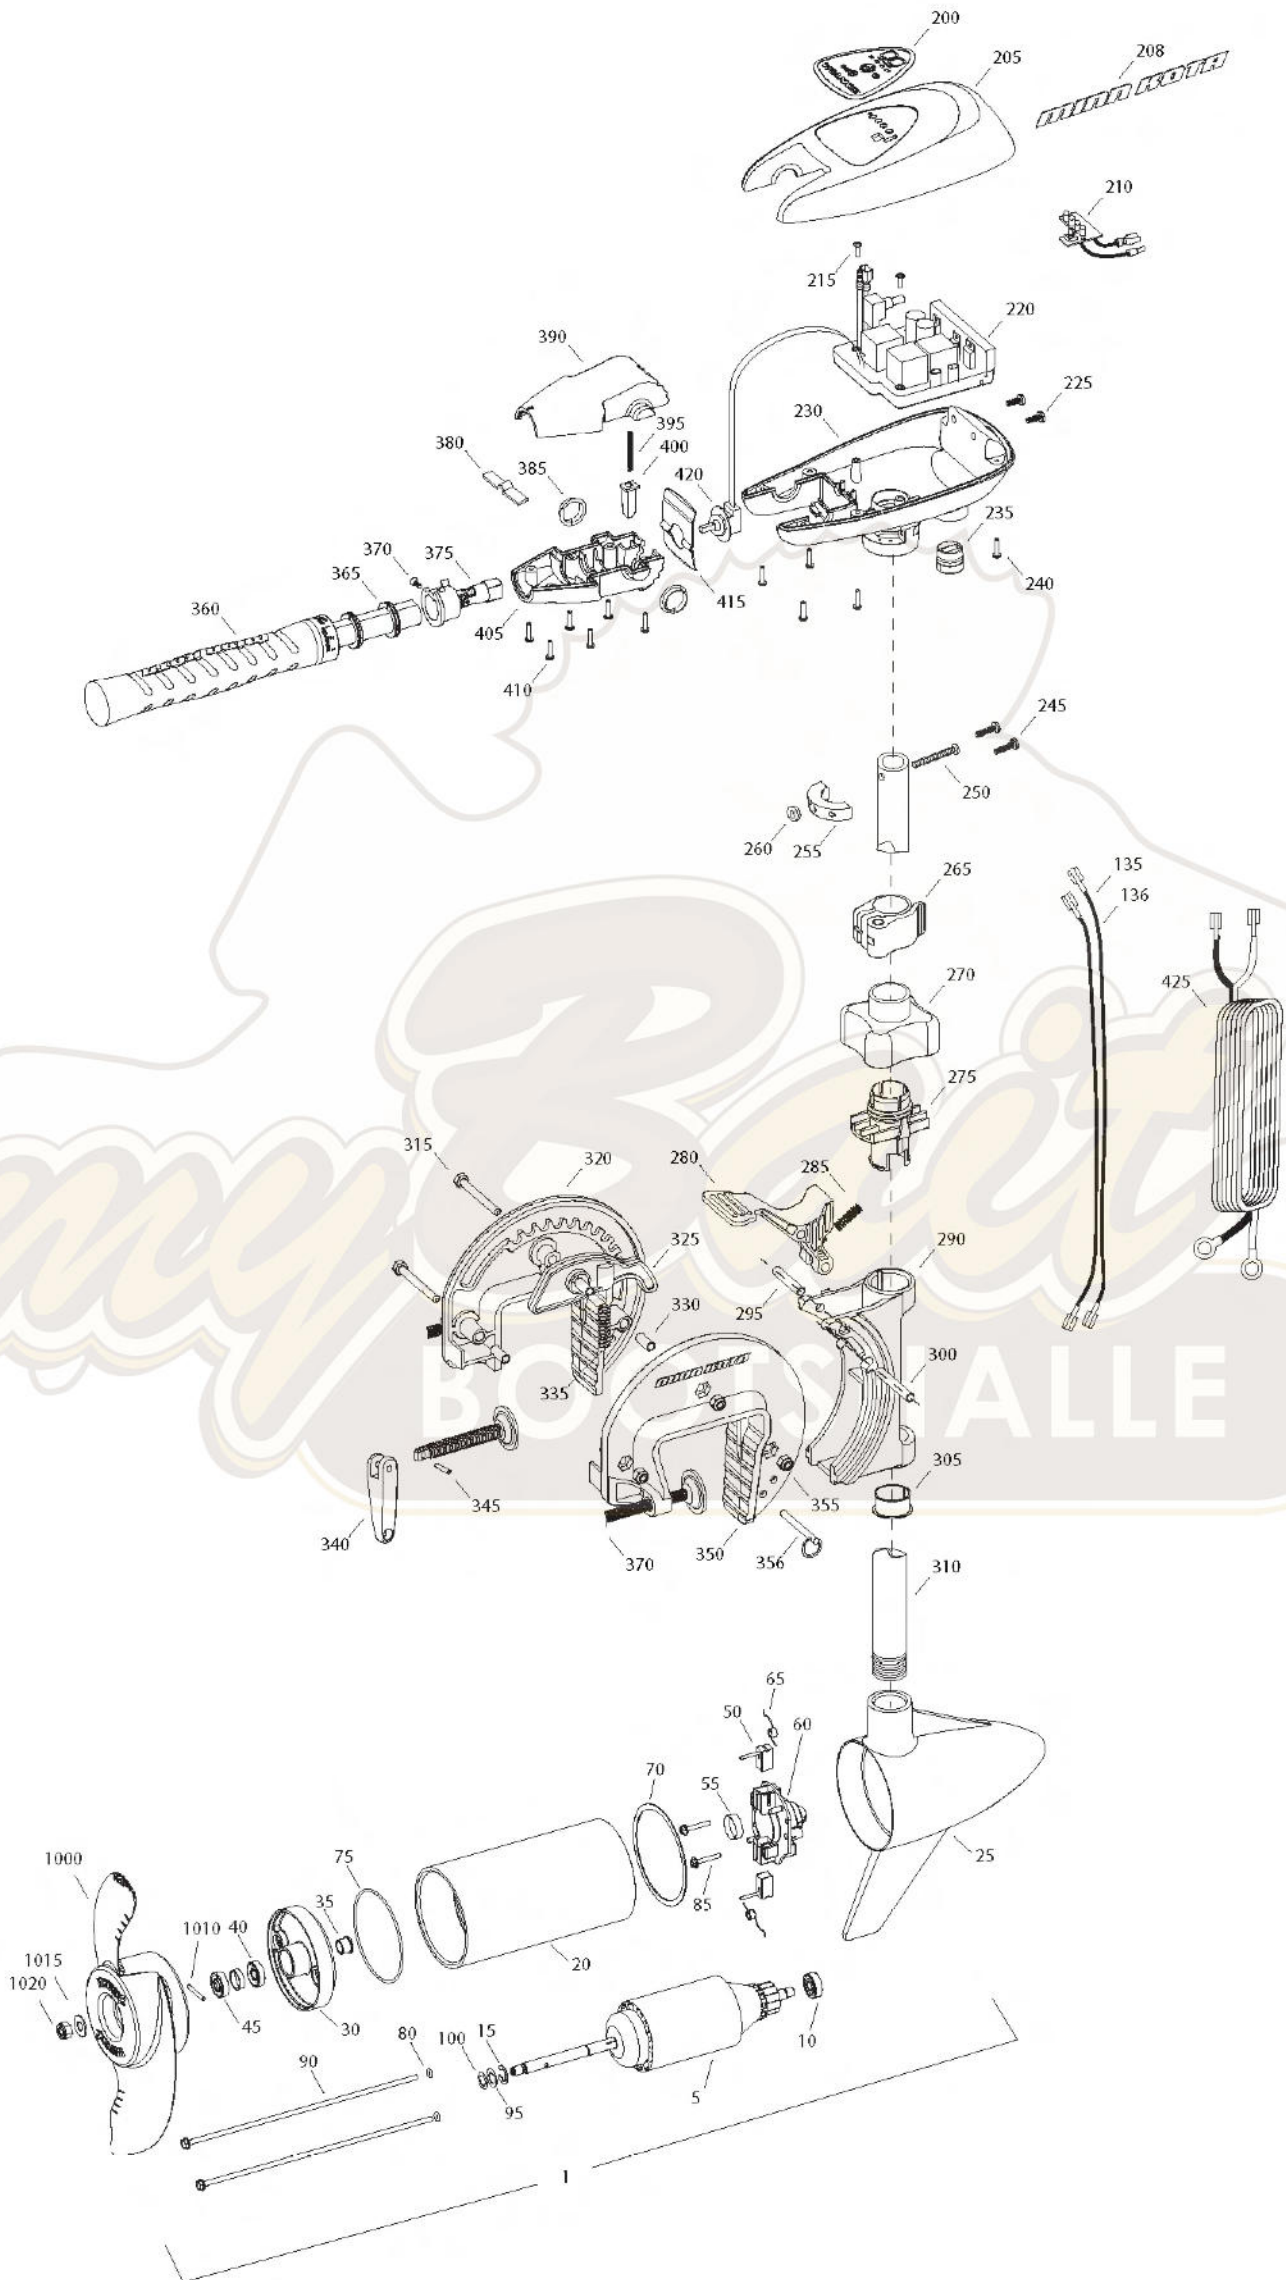

TRAXXIS 70
70 LBS THRUST
24 VOLT 42 AMPS
42" SHAFT

for use with "J" serial numbers
3-year warranty from the date of sale

Item	P/N	Description	Qty	Item	P/N	Description	Qty	Item	P/N	Description	Qty
1	2096030	24V Motor 42" FW	1	330	2067306	Bushing, dowel 1/4 x 1/2	3				
5	2-100-119	Armature assembly	1	335	2062700	Spring, cam deactivator	1				
10	140-010	Bearing	1	■	2771303	Clamp screw kit	2 per kit				
15	788-015	Retaining ring	1	340	2050925	Handle, clamp	2				
20	2-200-005	Center housing assembly	1	345	2052605	Roll pin	2				
25	421-065	Brush end housing assembly	1	350	2771942	Bracket, right, FW	1				
30	2-400-101	Plain end housing assembly	1	355	2263104	Nut, 1/4-20, nylock, Zinc	3				
35	144-049	Flange bearing	1	356	2062605	Pin, stop	1				
40	880-003	Seal	1								
45	880-006	Seal with shield	1	■	2990957	Handle assy, VARS [360-410]	1				
50	188-037	Brush	2	360	2990456	Grip/handle assy, VARS [360-375]	1				
55	725-050	Paper tube	1	365	2060015	Bearing, handle	2				
60	2-600-202	Brush plate assembly	1	370	2063405	Screw, #6 PFH SS	1				
65	975-040	Brush spring	2	375	2884092	Yoke / spider assy, VARS	1				
70	337-036	Gasket	1	380	2302742	Spring, detent, off	1				
75	701-081	O-ring, motor	1	385	2060005	Bearing, handle pivot	2				
80	701-008	O-ring, thru-bolt	2	390	2060900	Handle half, upper	1				
85	830-007	Screw, 8-32	2	395	2302745	Spring, release button	1				
90	830-008	Thru-bolt	2	400	2063700	Button, release	1				
95	990-067	Washer, steel	2	405	2060905	Handle half, lower	1				
100	990-070	Washer, nylatron	2	410	2303412	Screw, #6 x 5/8 SS	6				
135	640-004	Leadwire, black	1								
136	640-105	Leadwire, red	1	415	2062715	Spring, handle pivot	1				
■	2888460	Seal and O-ring Kit		420	2061700	Washer, pot holder	1				
				425	2992523	Leadwire assy, includes [235]	1				
200	2065698	Decal, c-box cover	1								
205	2060295	C-box cover	1	■	1378131	Propeller kit WW2					
208	2065665	Decal - MinnKota	2	■	2994875	Propeller bag assy					
210	2074071	Battery meter, 24v FW	1	1000	2091160	Propeller WW2	1				
215	3043427	Screw, #8 x 7/8 SS	2	1010	2092600	Drive pin, small	1				
220	2184007	Control board, 24/36v	1	1015	2151726	Washer, prop, small	1				
225	2303434	Screw, #8-30 x 5/8 SS	2	1020	2053101	Nut, nylock, prop, small	1				
230	2062501	Control box, VARS, FW	1								
235	2062905	Strain relief	1								
240	2303412	Screw, #6 x 5/8 SS	6								
245	2263434	Screw, #8 x 1 SS	2								
250	2383407	Screw, #10-24 x 2 SS	1								
255	2061515	Collar, c-box	1								
260	2383124	Nut, 10-24, nylock, SS	1								
265	2991521	Cam lock/depth collar assy	1								
■	2991796	Bracket assy, aluminum [270-356]	1								
270	2060100	Knob, steering tension, soft	1								
275	2068400	Collet	1								
280	2064200	Lock arm	1								
285	2062701	Spring, lock arm	1								
290	2061820	Hinge	1								
295	2062602	Pin, lock, Zinc	1								
300	2062602	Pin, lock, Zinc	1								
305	2037301	Bushing, hinge	1								
310	2032053	Tube 42"	1								
315	2063500	Bolt 1/4-20 x 2 3/8", Zinc	3	2888460	Seal & Oring Kit						
320	2771947	Bracket, left, FW	1								
325	2067905	Cam deactivator	1								