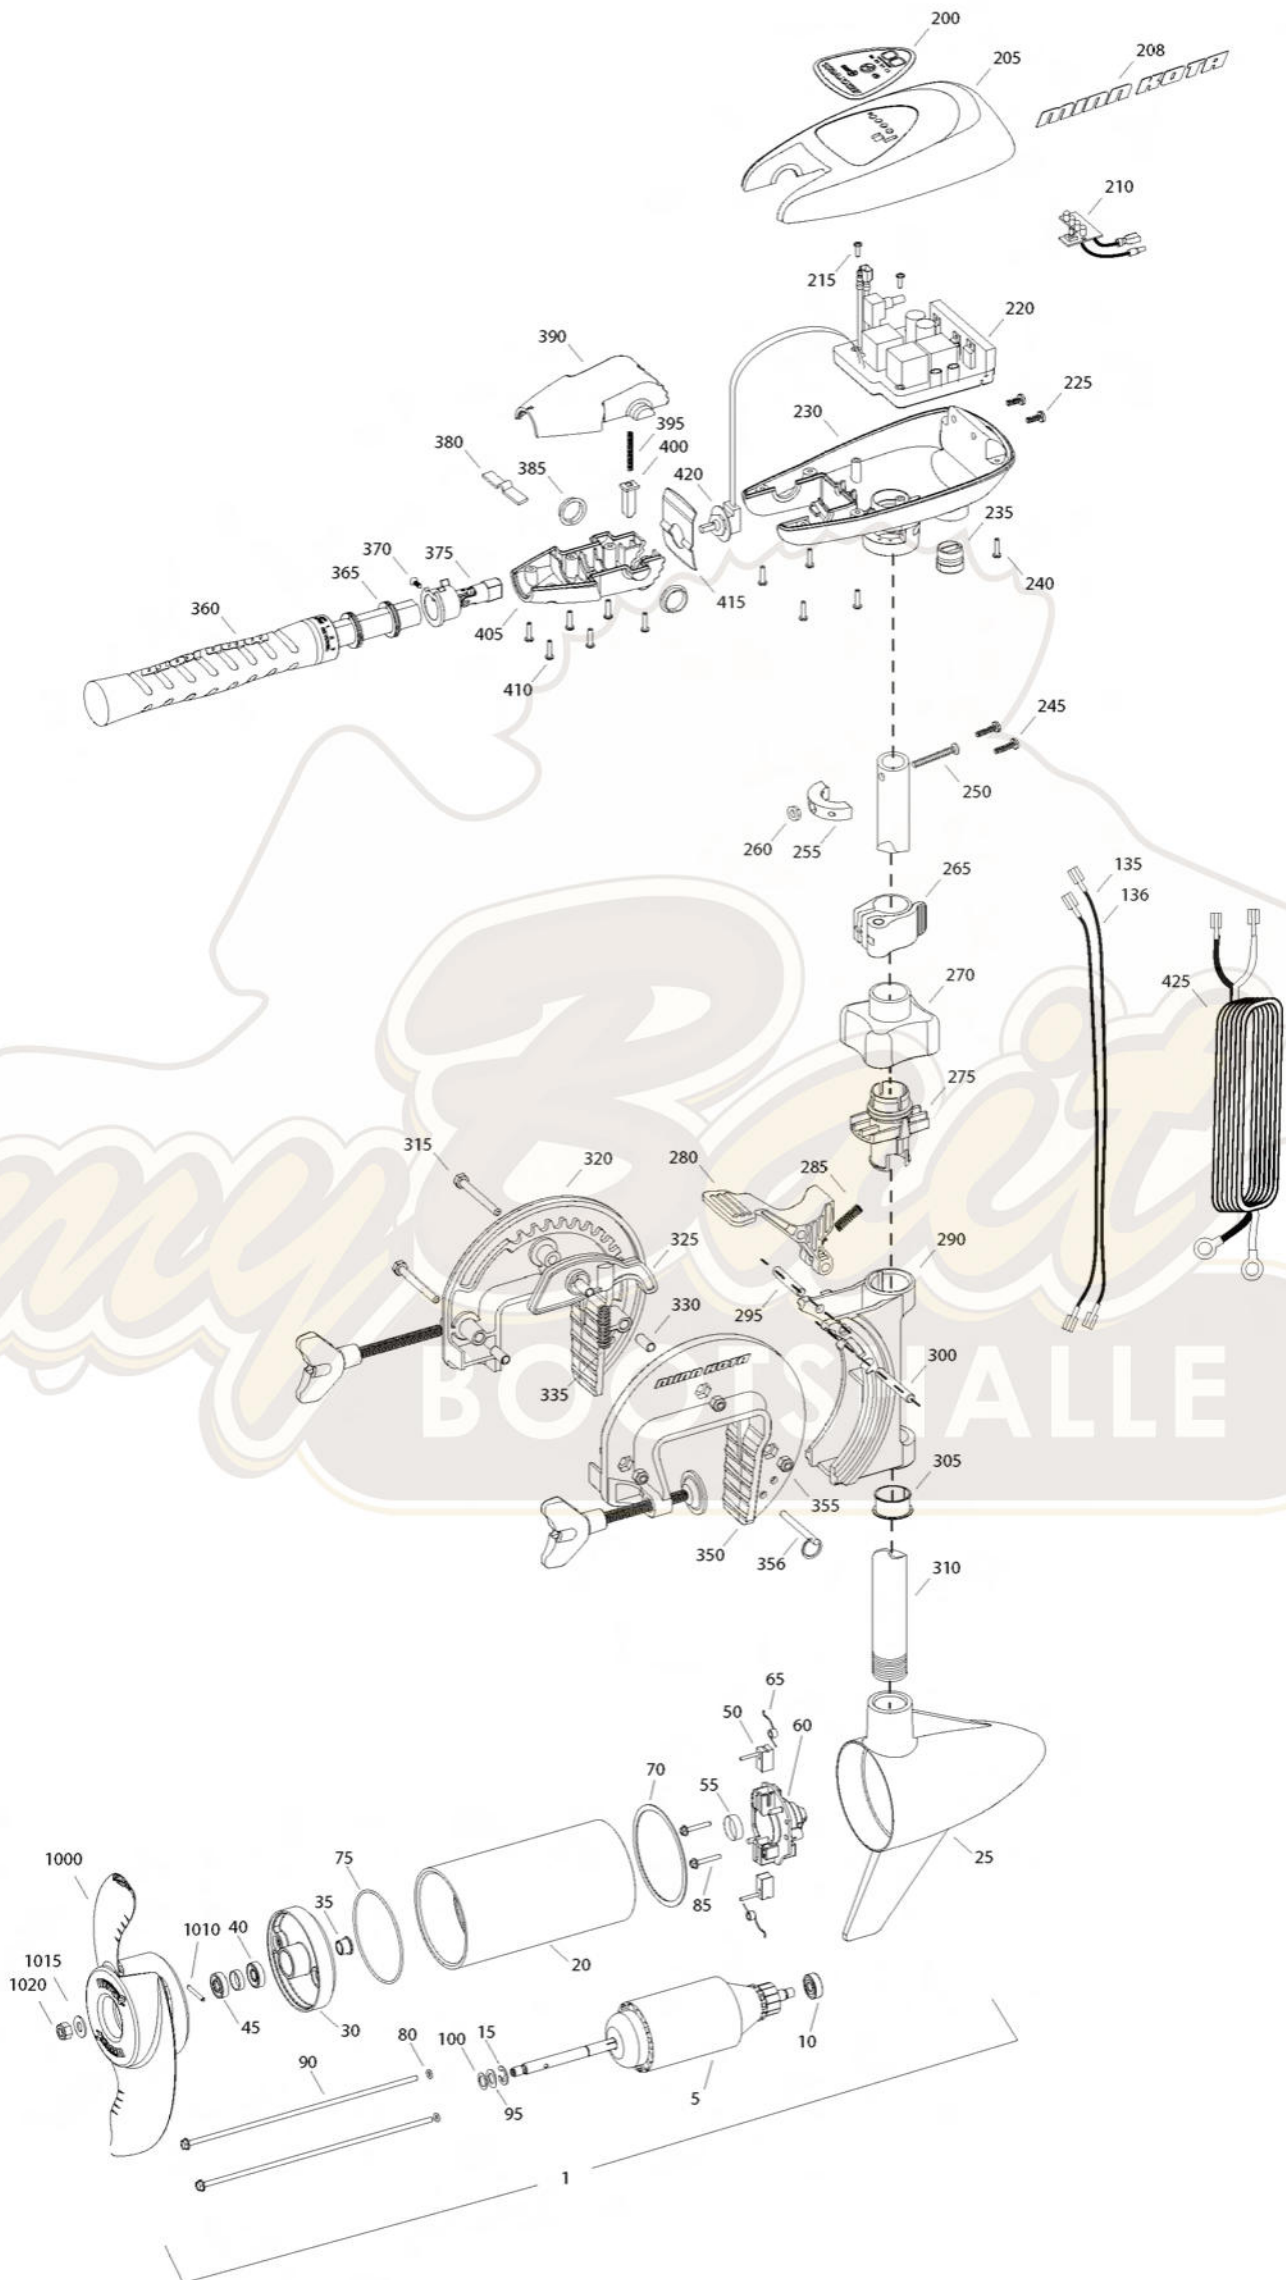

TRAXXIS 55
55 LBS THRUST
12 VOLT 50 AMPS
36" OR 42" SHAFT

for use with "K" serial numbers
2-year warranty from the date of purchase

Item	P/N	Description	Qty	Item	P/N	Description	Qty
1	2097094	12V Motor 42" FW	1	■	2991795	Bracket assy, Composite [270-356]	1
5	2-100-117	Armature assembly	1	270	2060100	Knob, steering tension, soft	1
10	140-010	Bearing	1	275	2068400	Collet	1
15	788-015	Retaining ring	1	280	2064200	Lock arm	1
20	2-200-101	Center housing assembly	1	285	2062701	Spring, lock arm	1
25	421-065	Brush end housing assembly	1	290	2061821	Hinge	1
30	2-400-101	Plain end housing assembly	1	295	2062602	Pin, lock, Zinc	1
35	144-049	Flange bearing	1	300	2062602	Pin, lock, Zinc	1
40	880-003	Seal	1	305	2037301	Bushing, hinge	1
45	880-006	Seal with shield	1	310	2032052	Tube 36"	1
50	188-036	Brush	2		2032053	Tube 42"	1
55	725-050	Paper tube	1	315	2063500	Bolt 1/4-20 x 2 3/8", Zinc	3
60	738-036	Brush plate assembly	1	320	2771950	Bracket, right, FW	1
65	975-040	Brush spring	2	325	2067905	Cam deactivator	1
70	337-036	Gasket	1	330	2067306	Bushing, dowel 1/4 x 1/2	3
75	701-081	O-ring, motor	1	335	2062700	Spring, cam deactivator	1
80	701-008	O-ring, thru-bolt	2	■	2881380	Clamp screw kit	2 per kit
85	830-007	Screw, 8-32	2	350	2771955	Bracket, left, FW	1
90	830-042	Thru-bolt	2	355	2263104	Nut, 1/4-20, nylock, Zinc	3
95	990-067	Washer, steel	2	356	2062604	Pin, stop	1
100	990-070	Washer, nylatron	2				
135	640-004	Leadwire, black	1	■	2990957	Handle assy, VARS [360-410]	1
136	640-105	Leadwire, red	1	360	2990456	Grip/handle assy, VARS [360-375]	1
■	2888460	Seal and O-ring Kit		365	2060015	Bearing, handle	2
				370	2063405	Screw, #6 PFH SS	1
200	2065697	Decal, c-box cover	1	375	2884092	Yoke / spider assy, VARS	1
205	2060295	C-box cover	1	380	2302742	Spring, detent, off	1
208	2325665	Decal - MinnKota	2	385	2060005	Bearing, handle pivot	2
210	2074070	Battery meter, 12v FW	1	390	2060900	Handle pivot, top	1
215	3043427	Screw, #8 x 7/8 SS	2	395	2302745	Spring, release button	1
220	2184006	Control board, 12v	1	400	2063700	Button, release	1
225	2303434	Screw, #8-30 x 5/8 SS	2	405	2060905	Handle pivot, bottom	1
230	2062501	Control box, VARS, FW	1	410	2303412	Screw, #6 x 5/8 SS	6
235	2062905	Strain relief	1				
240	2303412	Screw, #6 x 5/8 SS	6	415	2062715	Spring, handle pivot	1
245	2263434	Screw, #8 x 1 SS	2	420	2061700	Washer, pot holder	1
250	2383407	Screw, #10-24 x 2 SS	1	425	2992523	Leadwire assy, includes [235]	1
255	2061515	Collar, c-box	1				
260	2383124	Nut, 10-24, nylock, SS	1	■	1378131	Propeller kit WW2	
265	2991521	Cam lock/depth collar assy	1	■	2994875	Propeller bag assy	
				1000	2091160	Propeller WW2	1
				1010	2092600	Drive pin, small	1
				1015	2151726	Washer, prop, small	1
				1020	2053101	Nut, nylock, prop, small	1