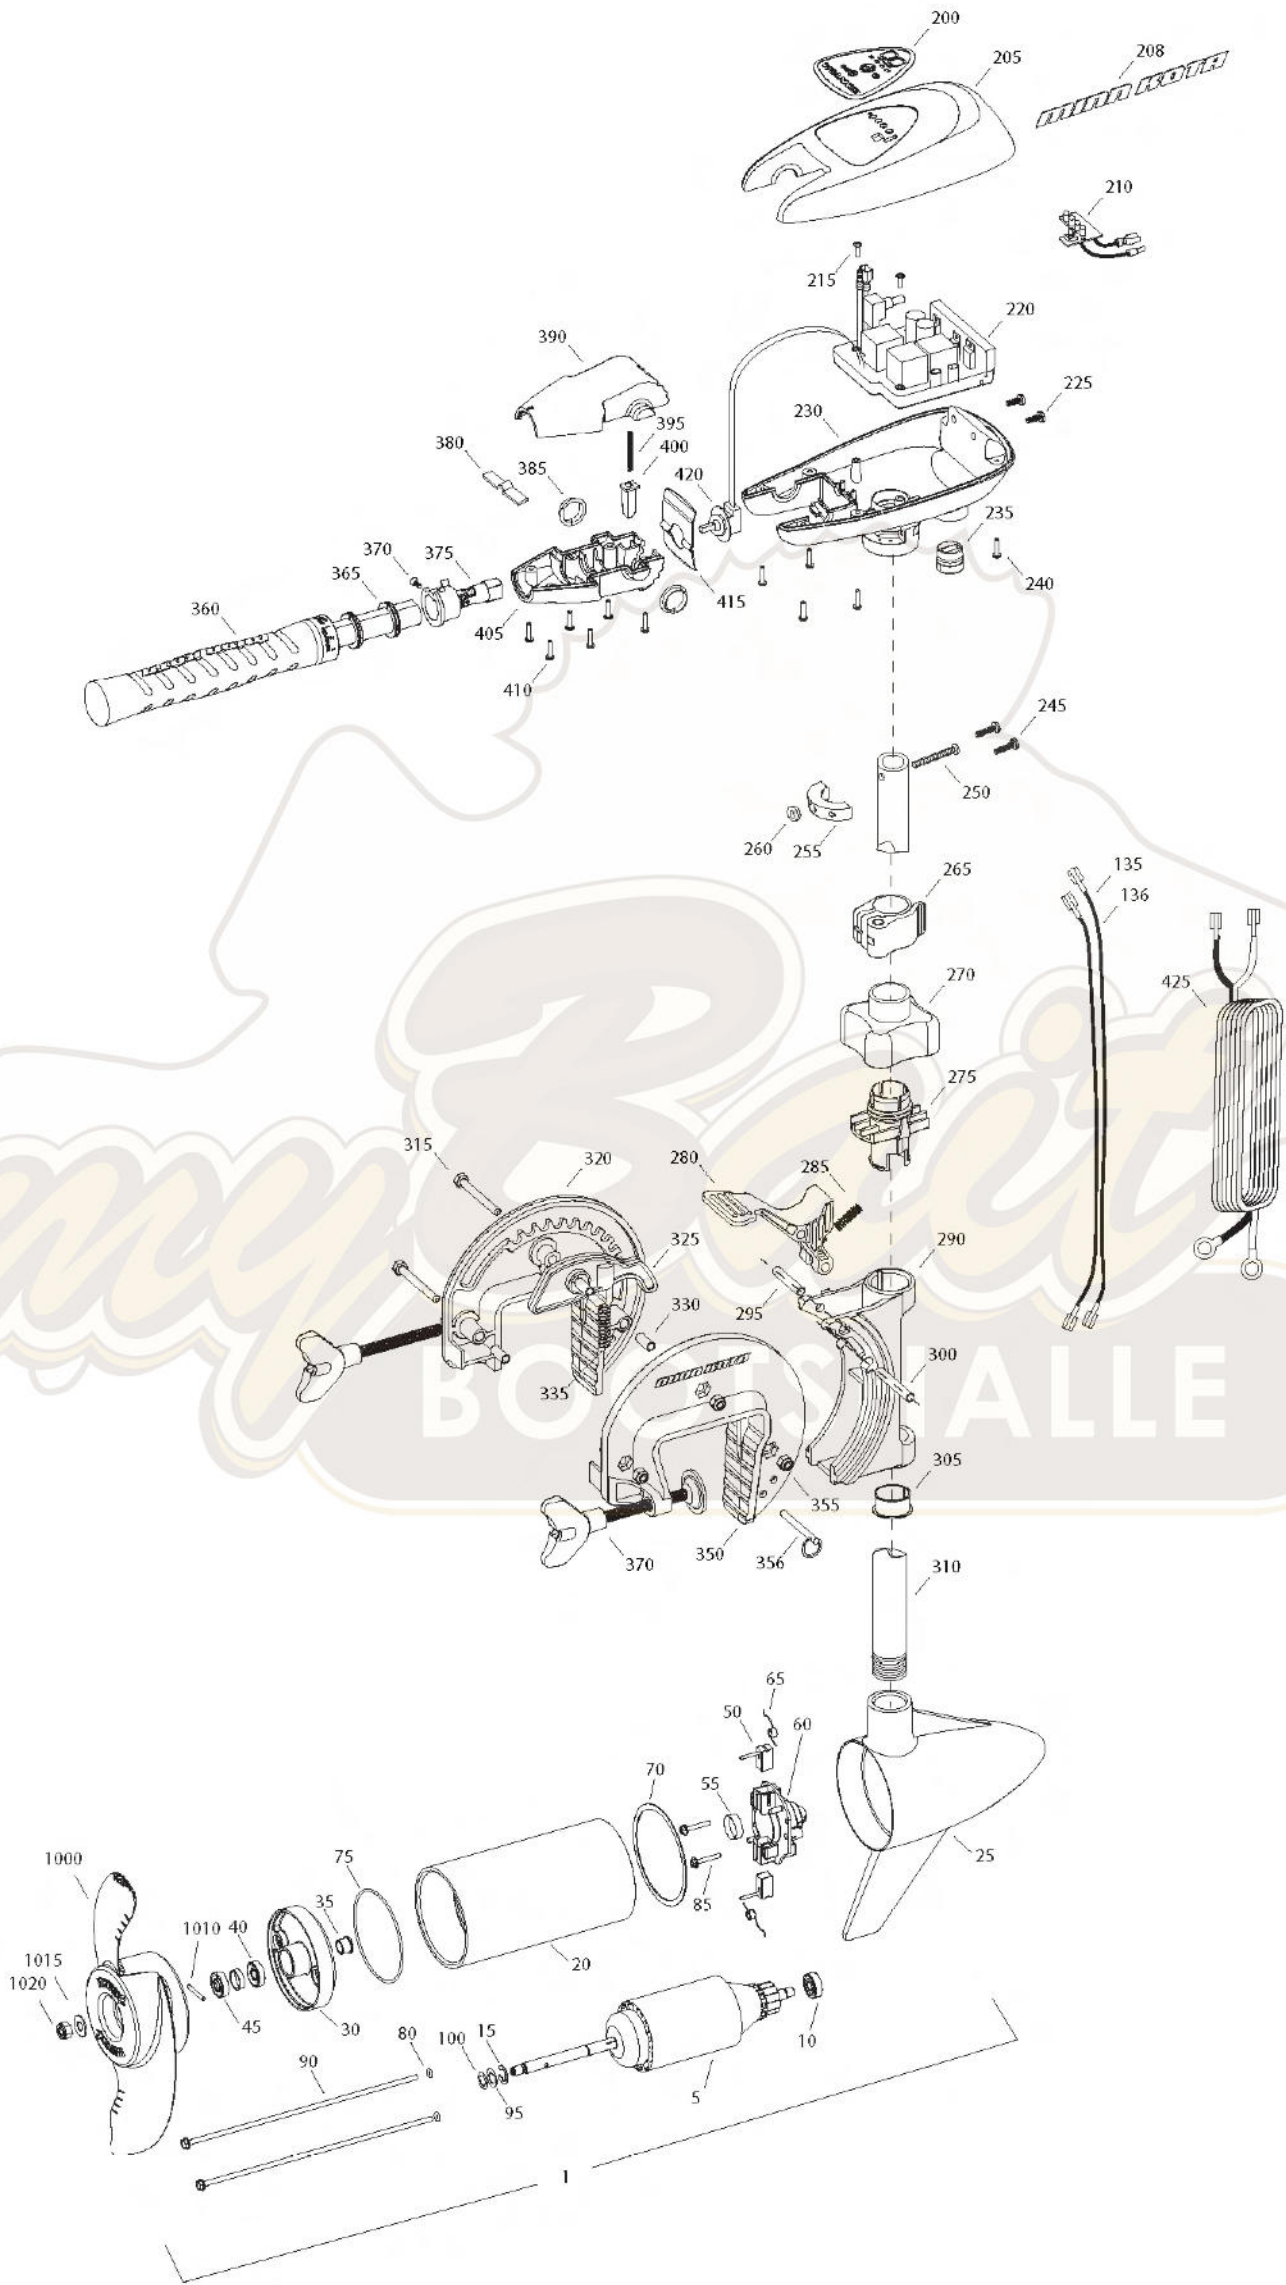

TRAXXIS 55
55 LBS THRUST
12 VOLT 50 AMPS
36" OR 42" SHAFT

for use with "J" serial numbers
3-year warranty from the date of sale

Item	P/N	Description	Qty	Item	P/N	Description	Qty
1	2097094	12V Motor 42" FW	1	330	2067306	Bushing, dowel 1/4 x 1/2	3
5	2-100-115	Armature assembly	1	335	2062700	Spring, cam deactivator	1
10	140-010	Bearing	1	■	2881380	Clamp screw kit	2 per kit
15	788-015	Retaining ring	1	350	2771950	Bracket, right, FW	1
20	2-200-101	Center housing assembly	1	355	2263104	Nut, 1/4-20, nylock, Zinc	3
25	421-065	Brush end housing assembly	1	356	2062605	Pin, stop	1
30	2-400-101	Plain end housing assembly	1				
35	144-049	Flange bearing	1	■	2990957	Handle assy, VARS [360-410]	1
40	880-003	Seal	1	360	2990456	Grip/handle assy, VARS [360-375]	1
45	880-006	Seal with shield	1	365	2060015	Bearing, handle	2
50	188-036	Brush	2	370	2063405	Screw, #6 PFH SS	1
55	725-050	Paper tube	1	375	2884092	Yoke / spider assy, VARS	1
60	2-600-202	Brush plate assembly	1	380	2302742	Spring, detent, off	1
65	975-040	Brush spring	2	385	2060005	Bearing, handle pivot	2
70	337-036	Gasket	1	390	2060900	Handle half, upper	1
75	701-081	O-ring, motor	1	395	2302745	Spring, release button	1
80	701-008	O-ring, thru-bolt	2	400	2063700	Button, release	1
85	830-007	Screw, 8-32	2	405	2060905	Handle half, lower	1
90	830-042	Thru-bolt	2	410	2303412	Screw, #6 x 5/8 SS	6
95	990-067	Washer, steel	2				
100	990-070	Washer, nylatron	2	415	2062715	Spring, handle pivot	1
135	640-004	Leadwire, black	1	420	2061700	Washer, pot holder	1
136	640-105	Leadwire, red	1	425	2992523	Leadwire assy, includes [235]	1
■	2888460	Seal and O-ring Kit					
				■	1378131	Propeller kit WW2	
200	2065697	Decal, c-box cover	1	■	2994875	Propeller bag assy	
205	2060295	C-box cover	1	1000	2091160	Propeller WW2	1
208	2065665	Decal - MinnKota	2	1010	2092600	Drive pin, small	1
210	2074070	Battery meter, 12v FW	1	1015	2151726	Washer, prop, small	1
215	3043427	Screw, #8 x 7/8 SS	2	1020	2053101	Nut, nylock, prop, small	1
220	2184006	Control board, 12v	1				
225	2303434	Screw, #8-30 x 5/8 SS	2				
230	2062501	Control box, VARS, FW	1				
235	2062905	Strain relief	1				
240	2303412	Screw, #6 x 5/8 SS	6				
245	2263434	Screw, #8 x 1 SS	2				
250	2383407	Screw, #10-24 x 2 SS	1				
255	2061515	Collar, c-box	1				
260	2383124	Nut, 10-24, nylock, SS	1				
265	2991521	Cam lock/depth collar assy	1				
■	2991795	Bracket assy, Composite [270-356]	1				
270	2060100	Knob, steering tension, soft	1				
275	2068400	Collet	1				
280	2064200	Lock arm	1				
285	2062701	Spring, lock arm	1				
290	2061820	Hinge	1				
295	2062602	Pin, lock, Zinc	1				
300	2062602	Pin, lock, Zinc	1				
305	2037301	Bushing, hinge	1				
310	2032052	Tube 36"	1				
315	2063500	Bolt 1/4-20 x 2 3/8", Zinc	3				
320	2771955	Bracket, left, FW	1				
325	2067905	Cam deactivator	1				