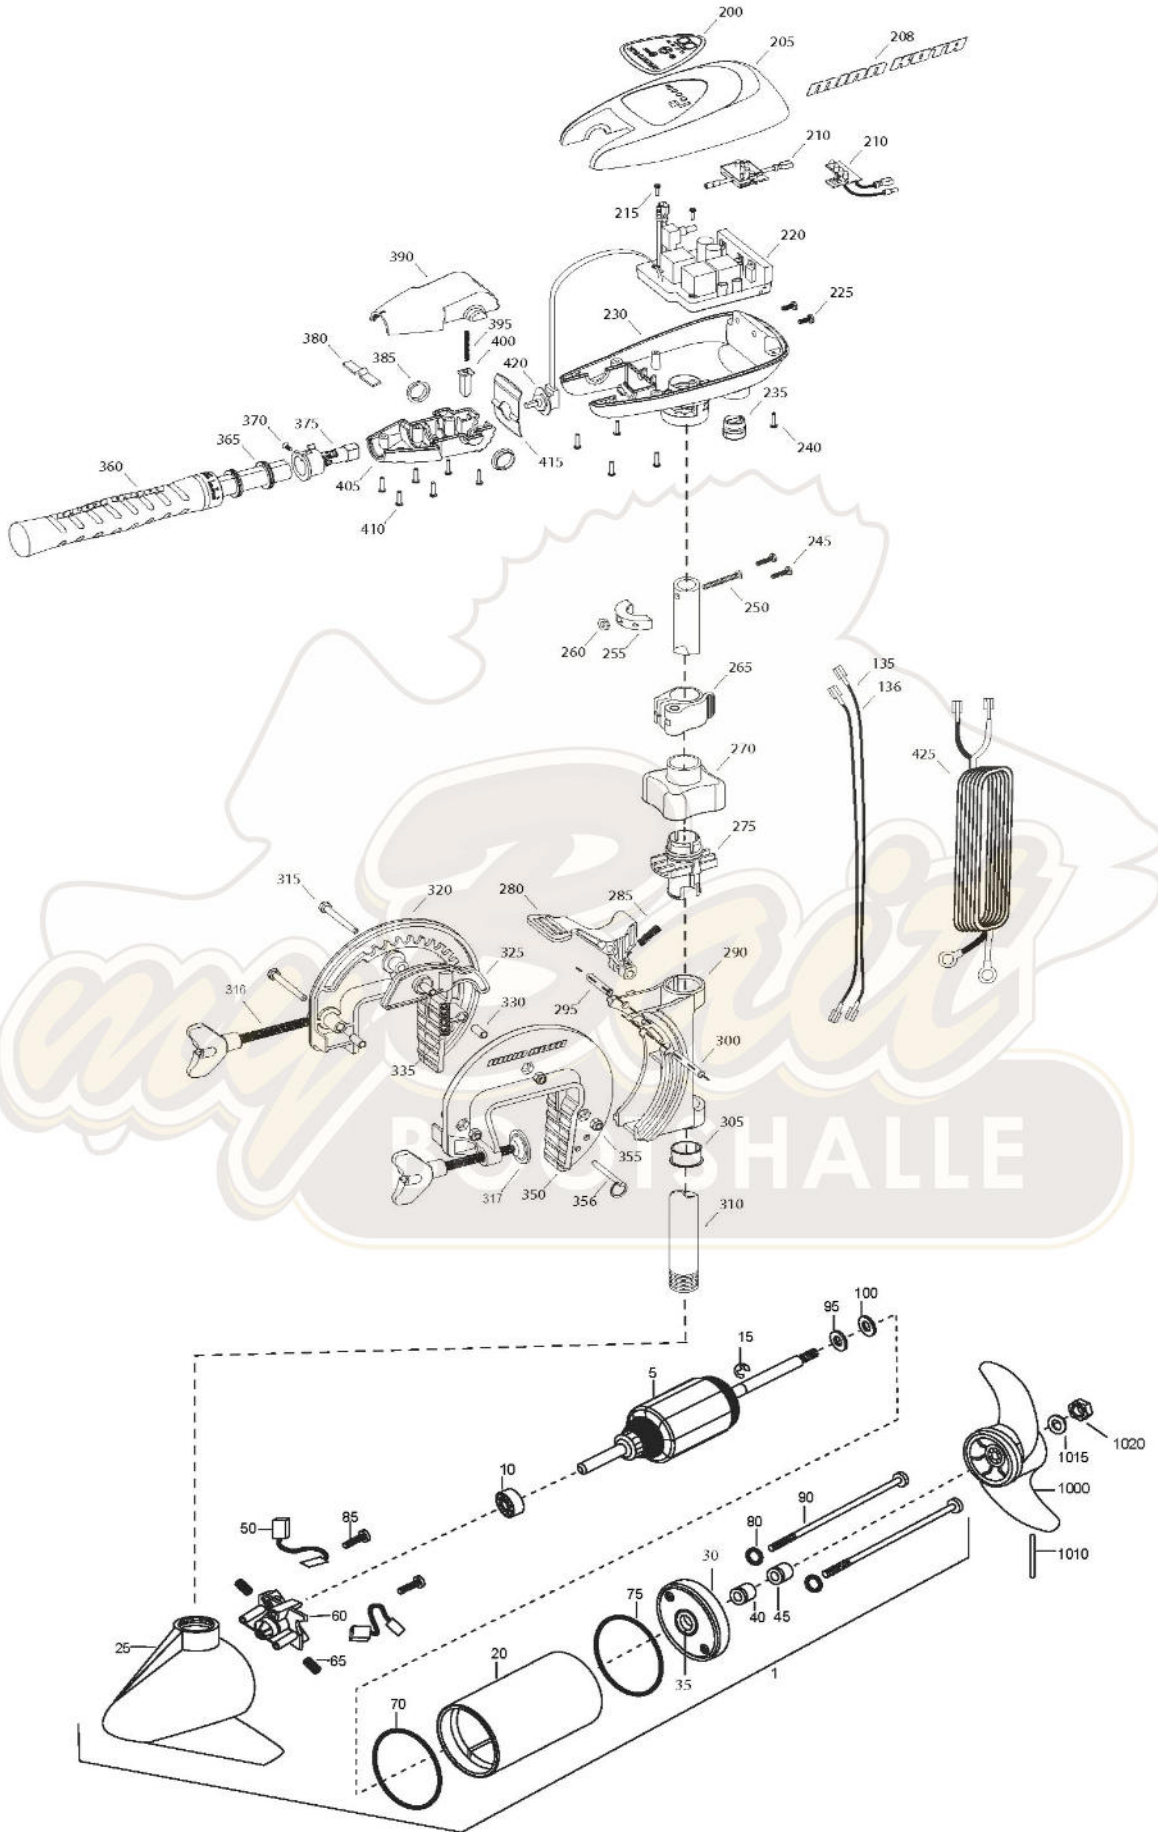

**TRAXXIS 45**  
**45 LBS THRUST**  
**12 VOLT 42 AMPS**  
**36" SHAFT**

for use with "0" serial numbers  
2-year warranty

Item	P/N	Description	Qty	Item	P/N	Description	Qty
1	2069257	12V Motor 36" FW	1	317	2011710	Washer - clamp screw	2
5	2-100-204	Armature assembly	1	320	2771950	Bracket, right, FW	1
10	140-010	Bearing	1	325	2067905	Cam deactivator	1
15	788-015	Retaining ring	1	330	2067306	Bushing, dowel 1/4 x 1/2	3
20	2-200-079	Center housing assembly	1	335	2062702	Spring, cam deactivator	1
25	421-132	Brush end housing assembly	1	■	2881380	Clamp screw kit	2 per kit
30	2-400-187	Plain end housing assembly	1	350	2771955	Bracket, left, FW	1
35	144-049	Flange bearing	1	355	2263104	Nut, 1/4-20, nylock, Zinc	3
40	880-003	Seal	1	356	2062604	Pin, stop	1
45	880-006	Seal with shield	1				
50	188-052	Brush	2	■	2990957	Handle assy, VARS [360-410]	1
55	N/A			360	2990456	Grip/handle assy, VARS [360-375]	1
60	738-030	Brush plate assembly	1	365	2060015	Bearing, handle	2
65	975-032	Brush spring	2	370	2063405	Screw, #6 PFH SS	1
70	701-041	O-ring, motor, front	1	375	2884092	Yoke / spider assy, VARS	1
75	701-039	O-ring, motor, rear	1	380	2302742	Spring, detent, off	1
80	701-007	O-ring, thru-bolt	2	385	2060005	Bearing, handle pivot	2
85	830-001	Screw, 8-32	2	390	2060900	Handle pivot, top	1
90	830-078	Thru-bolt	2	395	2302745	Spring, release button	1
95	990-067	Washer, steel	2	400	2063700	Button, release	1
100	990-070	Washer, nylatron	2	405	2060905	Handle pivot, bottom	1
135	640-001	Leadwire, black	1	410	2303412	Screw, #6 x 5/8 SS	6
136	640-101	Leadwire, red	1				
■	2883460	Seal and O-ring Kit		415	2062715	Spring, handle pivot	1
				420	2061700	Washer, pot holder	1
200	2065679	Decal, c-box cover	1	425	2992523	Leadwire assy, includes [235]	1
205	2060295	C-box cover	1				
208	2325665	Decal - MinnKota	2	■	1378121	Propeller kit	
210	2074070	Battery meter, 12v FW	1	1000	2061122	Propeller	1
215	3043427	Screw, #8 x 7/8 SS	2	1010	2092600	Drive pin, small	1
220	2184016	Control board, 12V	1	1015	2151726	Washer, prop, small	1
■	2888411	Potentiometer Replacement Kit		1020	2053101	Nut, nylock, prop, small	1
225	2303434	Screw, #8-30 x 5/8 SS	2				
230	2062501	Control box, VARS, FW	1				
235	2062905	Strain relief	1				
240	2303412	Screw, #6 x 5/8 SS	6				
245	2263434	Screw, #8 x 1 SS	2				
250	2383407	Screw, #10-24 x 2 SS	1				
255	2061515	Collar, c-box	1				
260	2383124	Nut, 10-24, nylock, SS	1				
265	2991521	Cam lock/depth collar assy	1				
■	2991795	Bracket assy, Composite [270-356]	1				
270	2060100	Knob, steering tension, soft	1				
275	2068400	Collet	1				
280	2064200	Lock arm	1				
285	2062701	Spring, lock arm	1				
290	2061821	Hinge	1				
295	2062602	Pin, lock, Zinc	1				
300	2062602	Pin, lock, Zinc	1				
305	2037301	Bushing, hinge	1				
310	2032052	Tube 36"	1				
315	2063500	Bolt 1/4-20 x 2 3/8", Zinc	3				
316	2061300	Screw - clamp	2				