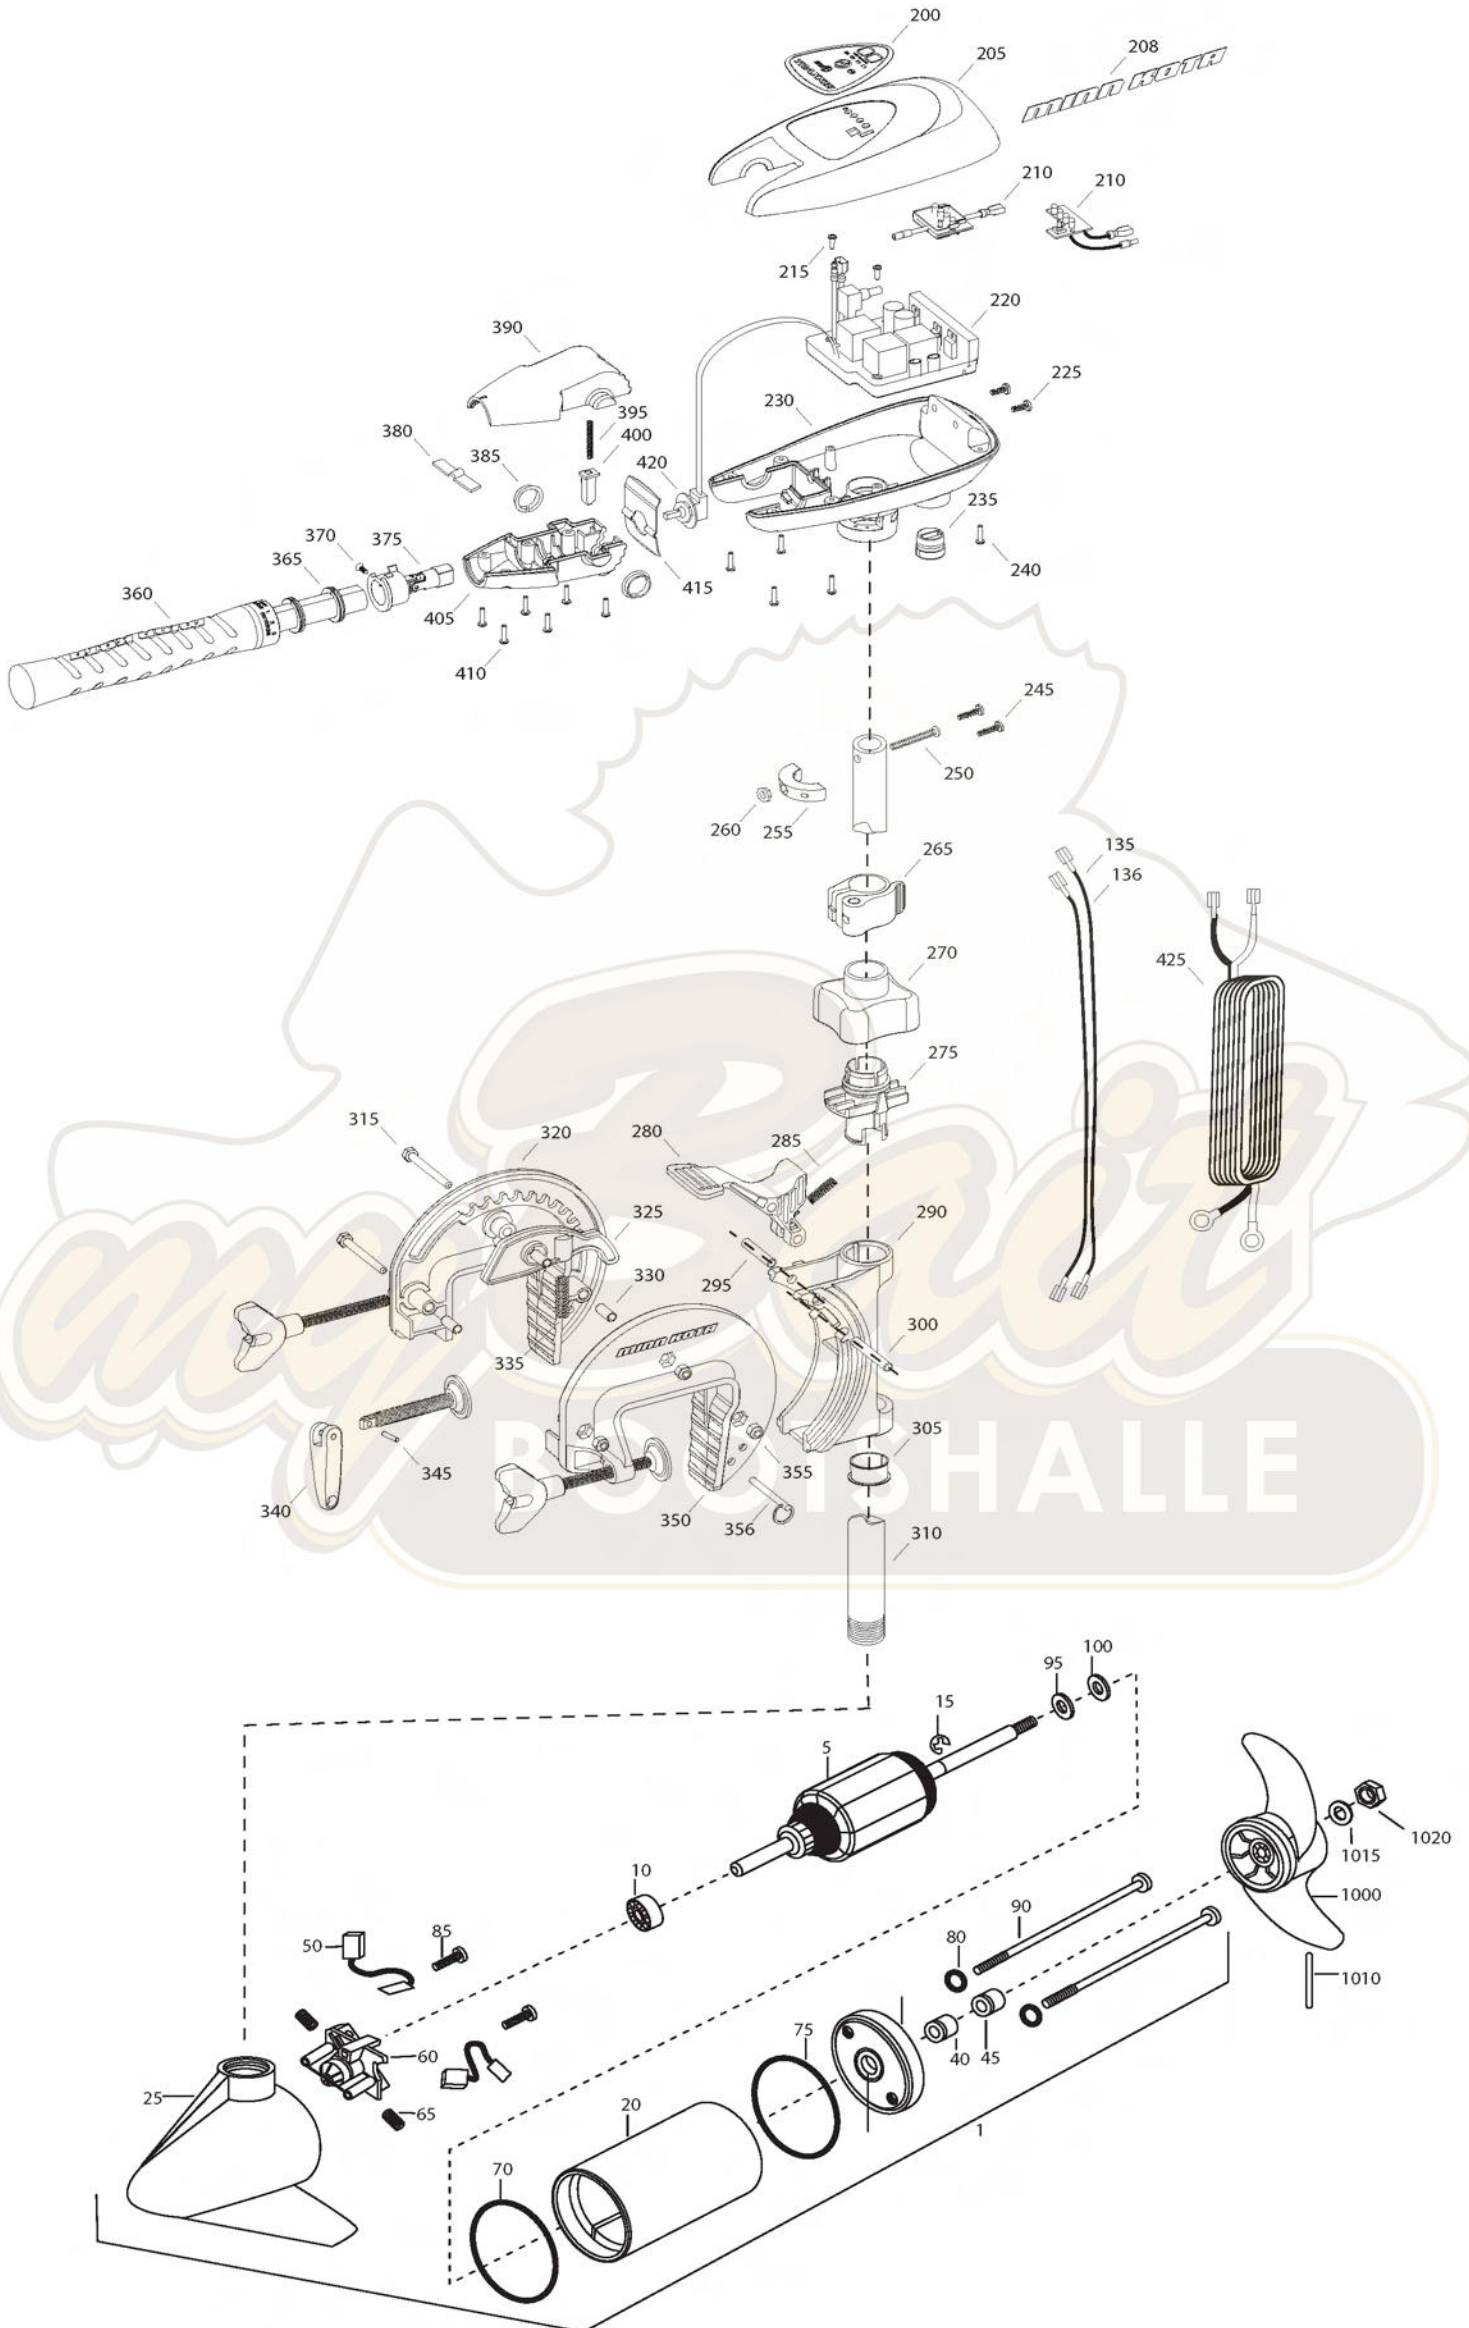

TRAXXIS 45
45 LBS THRUST
12 VOLT 42 AMPS
36" SHAFT

for use with "M" serial numbers
2-year warranty

Item	P/N	Description	Qty	Item	P/N	Description	Qty
1	2069251	12V Motor 36" FW	1	330	2067306	Bushing, dowel 1/4 x 1/2	3
5	2-100-204	Armature assembly	1	335	2062702	Spring, cam deactivator	1
10	140-010	Bearing	1	■	2881380	Clamp screw kit	2 per kit
15	788-015	Retaining ring	1	350	2771955	Bracket, left, FW	1
20	2-200-079	Center housing assembly	1	355	2263104	Nut, 1/4-20, nylock, Zinc	3
25	421-132	Brush end housing assembly	1	356	2062604	Pin, stop	1
30	2-400-187	Plain end housing assembly	1				
35	144-049	Flange bearing	1	■	2990957	Handle assy, VARS [360-410]	1
40	880-003	Seal	1	360	2990456	Grip/handle assy, VARS [360-375]	1
45	880-006	Seal with shield	1	365	2060015	Bearing, handle	2
50	188-055	Brush	2	370	2063405	Screw, #6 PFH SS	1
55	N/A			375	2884092	Yoke / spider assy, VARS	1
60	738-030	Brush plate assembly	1	380	2302742	Spring, detent, off	1
65	975-032	Brush spring	2	385	2060005	Bearing, handle pivot	2
70	701-041	O-ring, motor, front	1	390	2060900	Handle pivot, top	1
75	701-039	O-ring, motor, rear	1	395	2302745	Spring, release button	1
80	701-007	O-ring, thru-bolt	2	400	2063700	Button, release	1
85	830-001	Screw, 8-32	2	405	2060905	Handle pivot, bottom	1
90	830-078	Thru-bolt	2	410	2303412	Screw, #6 x 5/8 SS	6
95	990-067	Washer, steel	2				
100	990-070	Washer, nyatron	2	415	2062715	Spring, handle pivot	1
135	640-001	Leadwire, black	1	420	2061700	Washer, pot holder	1
136	640-101	Leadwire, red	1	425	2992523	Leadwire assy, includes [235]	1
■	2883460	Seal and O-ring Kit					
				■	1378121	Propeller kit	
200	2065679	Decal, c-box cover	1	1000	2061122	Propeller	1
205	2060295	C-box cover	1	1010	2092600	Drive pin, small	1
208	2325665	Decal - MinnKota	2	1015	2151726	Washer, prop, small	1
210	2074070	Battery meter, 12v FW	1	1020	2053101	Nut, nylock, prop, small	1
215	3043427	Screw, #8 x 7/8 SS	2				
220	2184016	Control board, 12v	1				
225	2303434	Screw, #8-30 x 5/8 SS	2				
230	2062501	Control box, VARS, FW	1				
235	2062905	Strain relief	1				
240	2303412	Screw, #6 x 5/8 SS	6				
245	2263434	Screw, #8 x 1 SS	2				
250	2383407	Screw, #10-24 x 2 SS	1				
255	2061515	Collar, c-box	1				
260	2383124	Nut, 10-24, nylock, SS	1				
265	2991521	Cam lock/depth collar assy	1				
■	2991795	Bracket assy, Composite [270-356]	1				
270	2060100	Knob, steering tension, soft	1				
275	2068400	Collet	1				
280	2064200	Lock arm	1				
285	2062701	Spring, lock arm	1				
290	2061821	Hinge	1				
295	2062602	Pin, lock, Zinc	1				
300	2062602	Pin, lock, Zinc	1				
305	2037301	Bushing, hinge	1				
310	2032052	Tube 36"	1				
315	2063500	Bolt 1/4-20 x 2 3/8", Zinc	3				
320	2771950	Bracket, right, FW	1				
325	2067905	Cam deactivator	1				