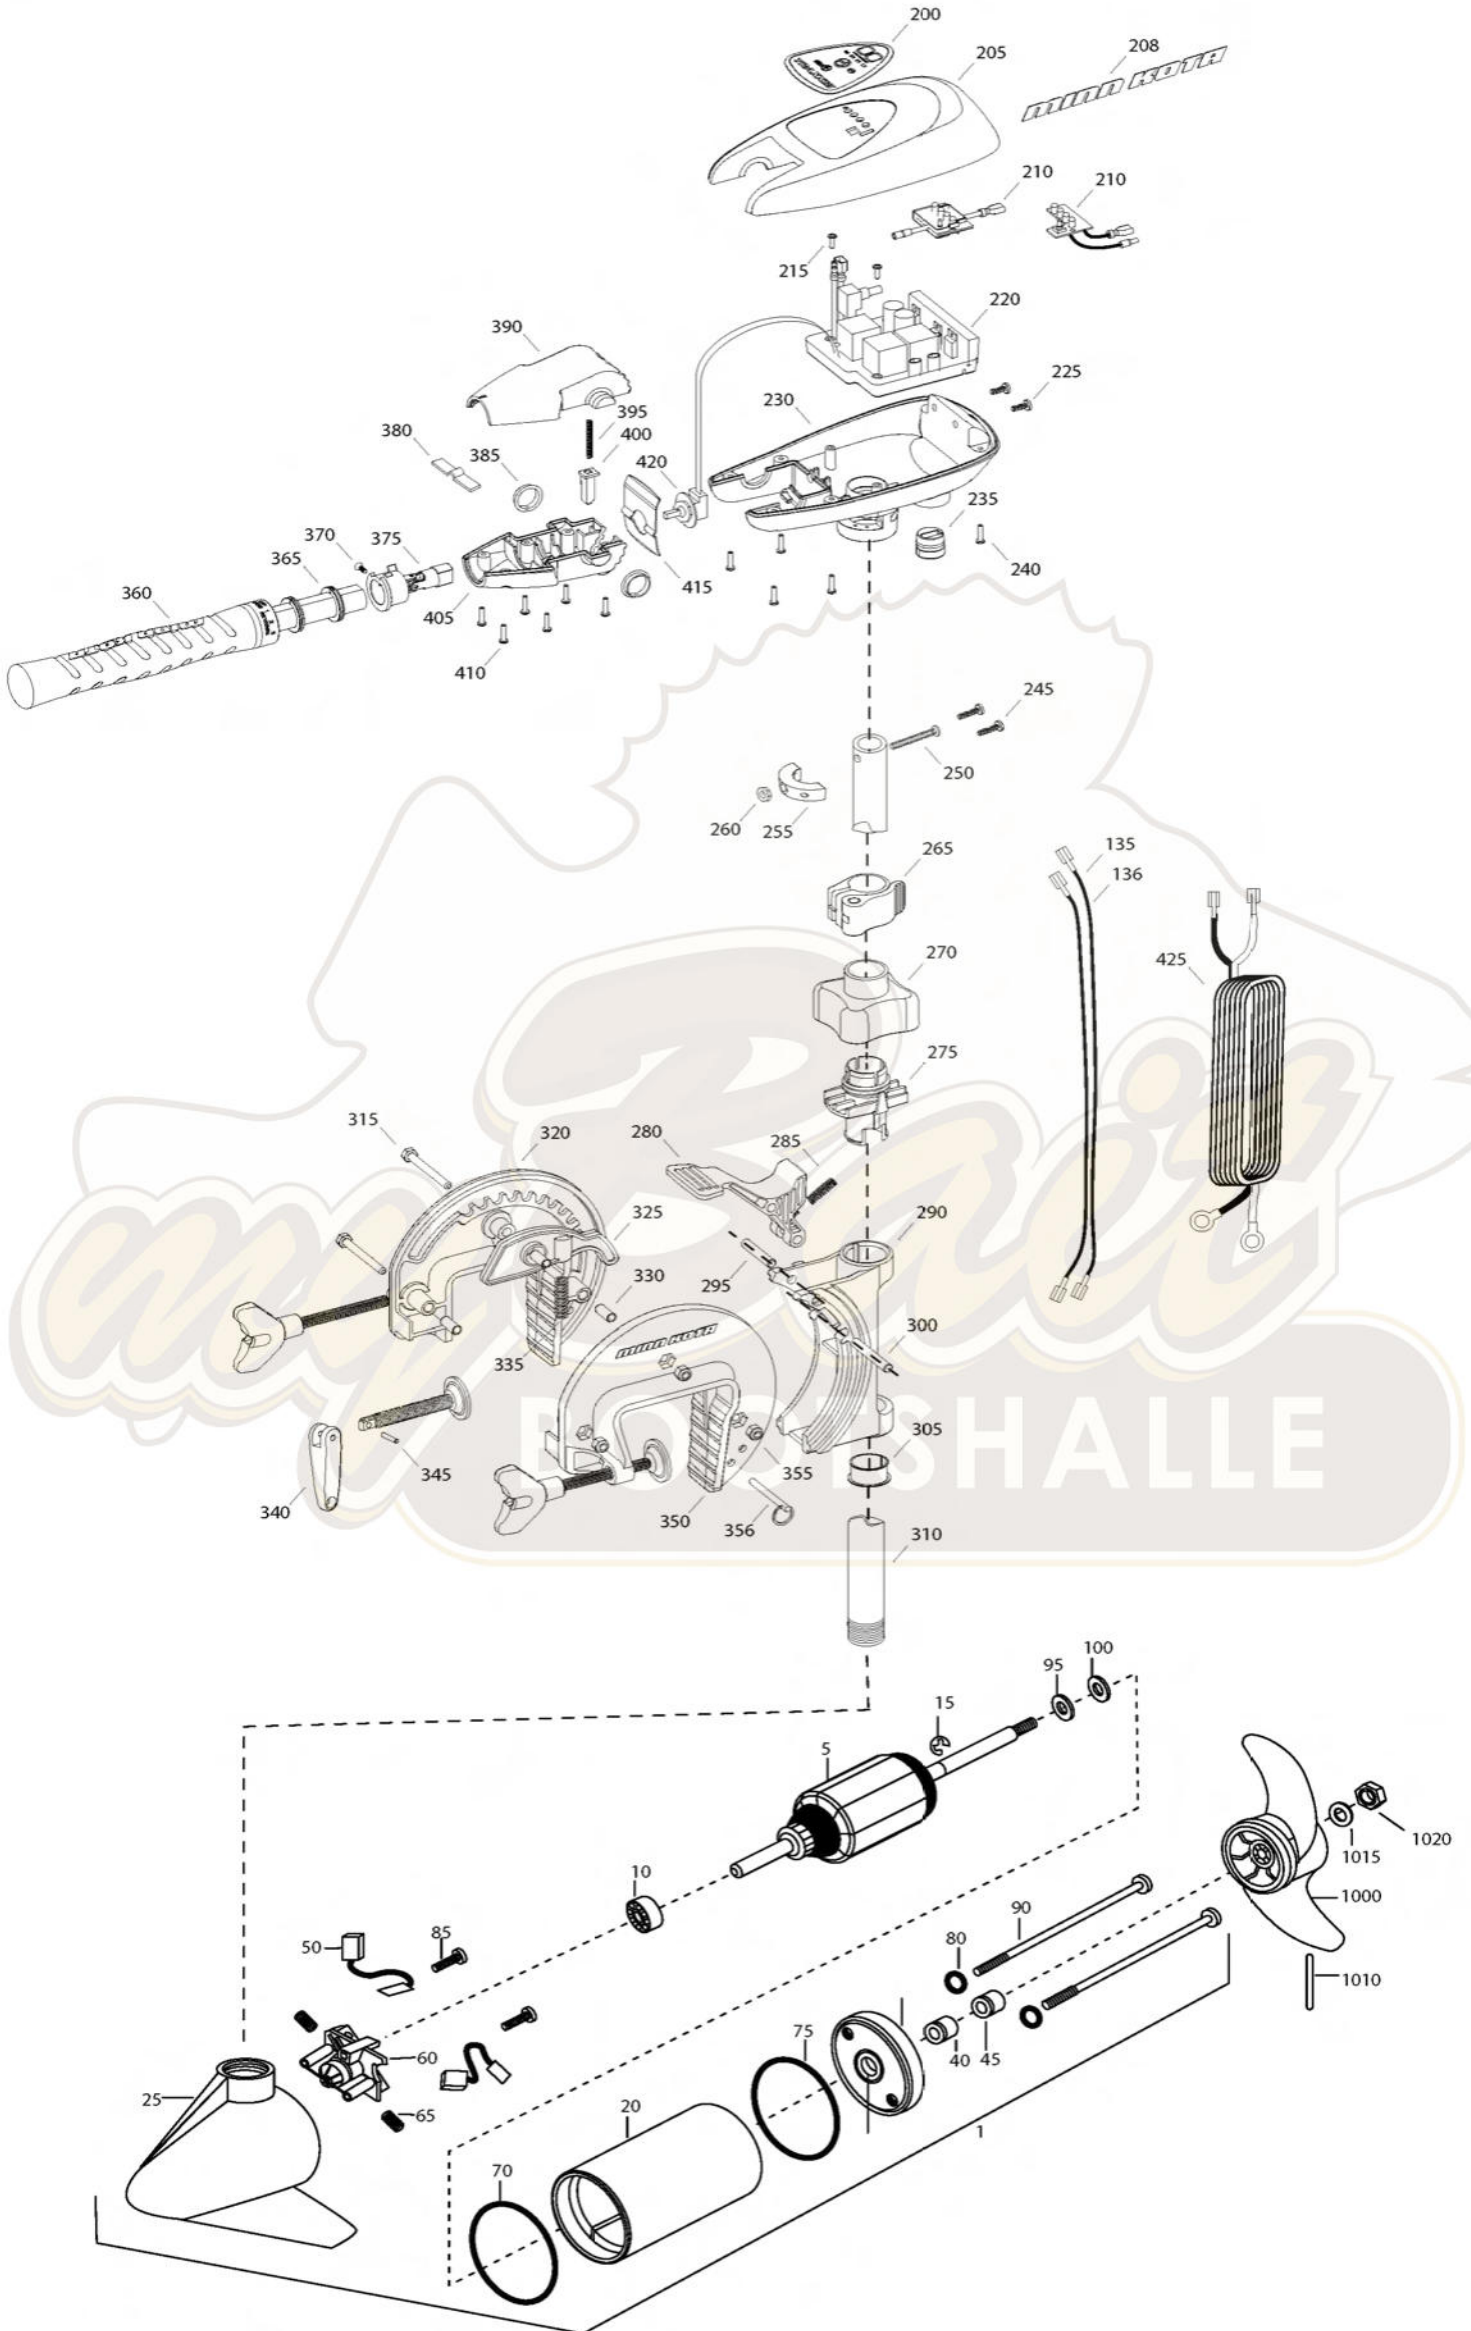

TRAXXIS 45
45 LBS THRUST
12 VOLT 42 AMPS
36" SHAFT

for use with "K" serial numbers
2-year warranty from the date of purchase

12-24-36 VOLT VARIABLE SPEED MODELS MODÈLES 12-24-36 V VITESSE VARIABLE

Traxxas 45 is 12-volt only!