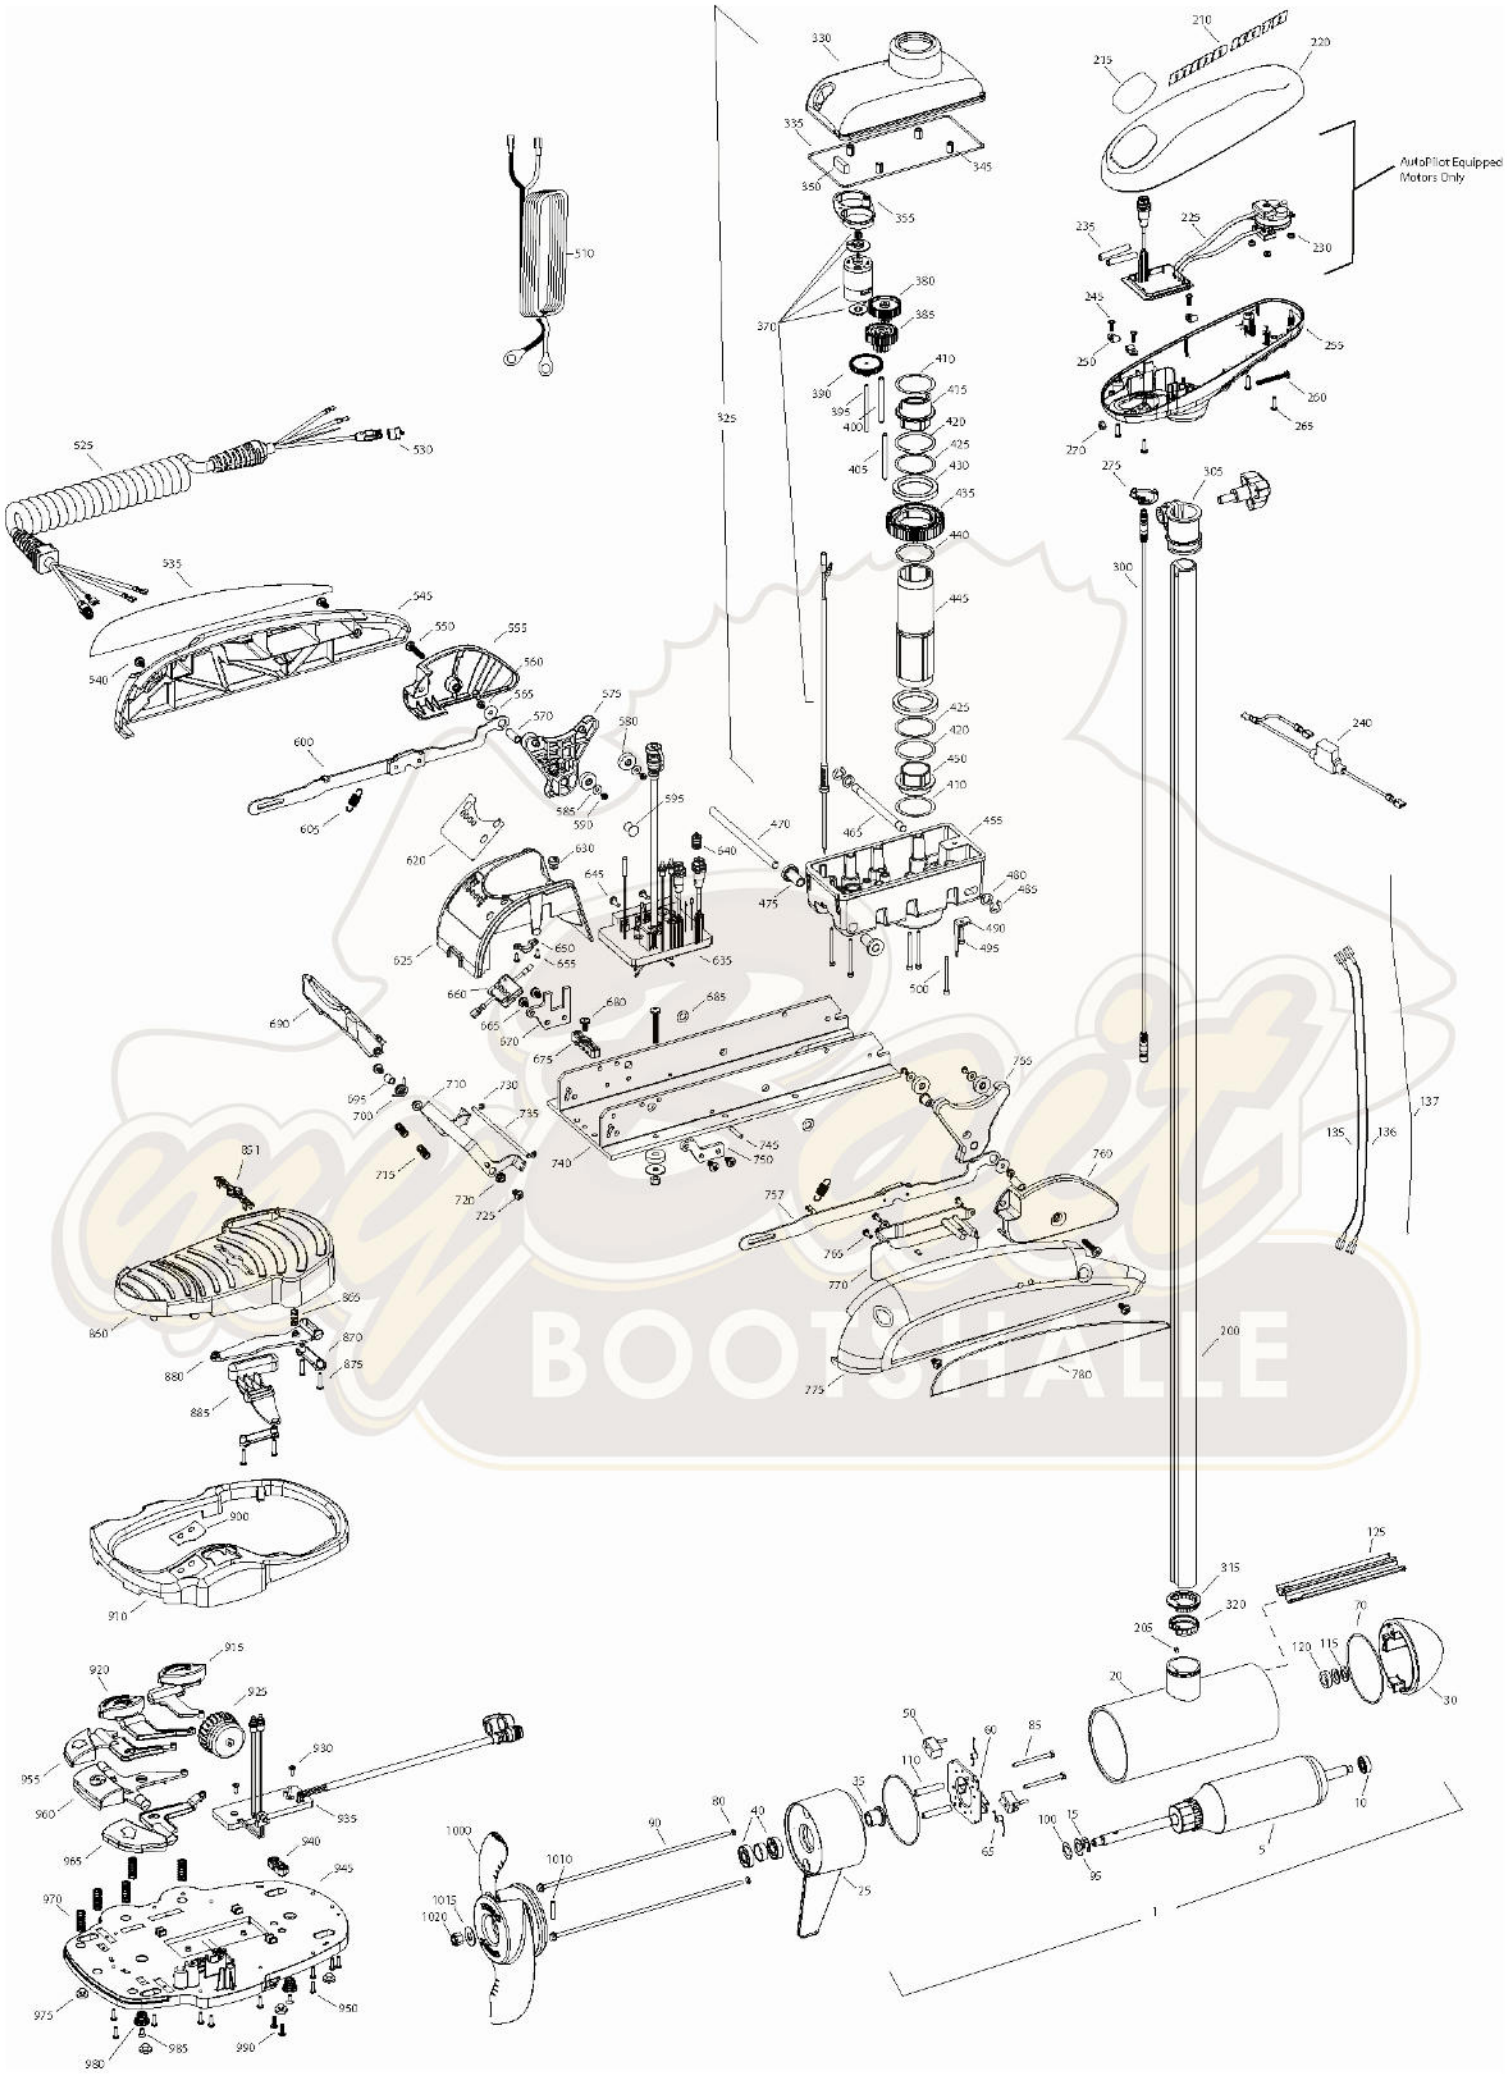

**80 TERROVA**  
**80 LBS THRUST**  
**24 VOLT 56 AMPS**  
**45", 54" OR 60" SHAFT**

**for use with "J" serial numbers**  
**3-year warranty from the date of sale**

# Terrova 80 is 24-volt only!

\* US MOTORS ONLY  
 \* MOTEURS US SEULEMENT