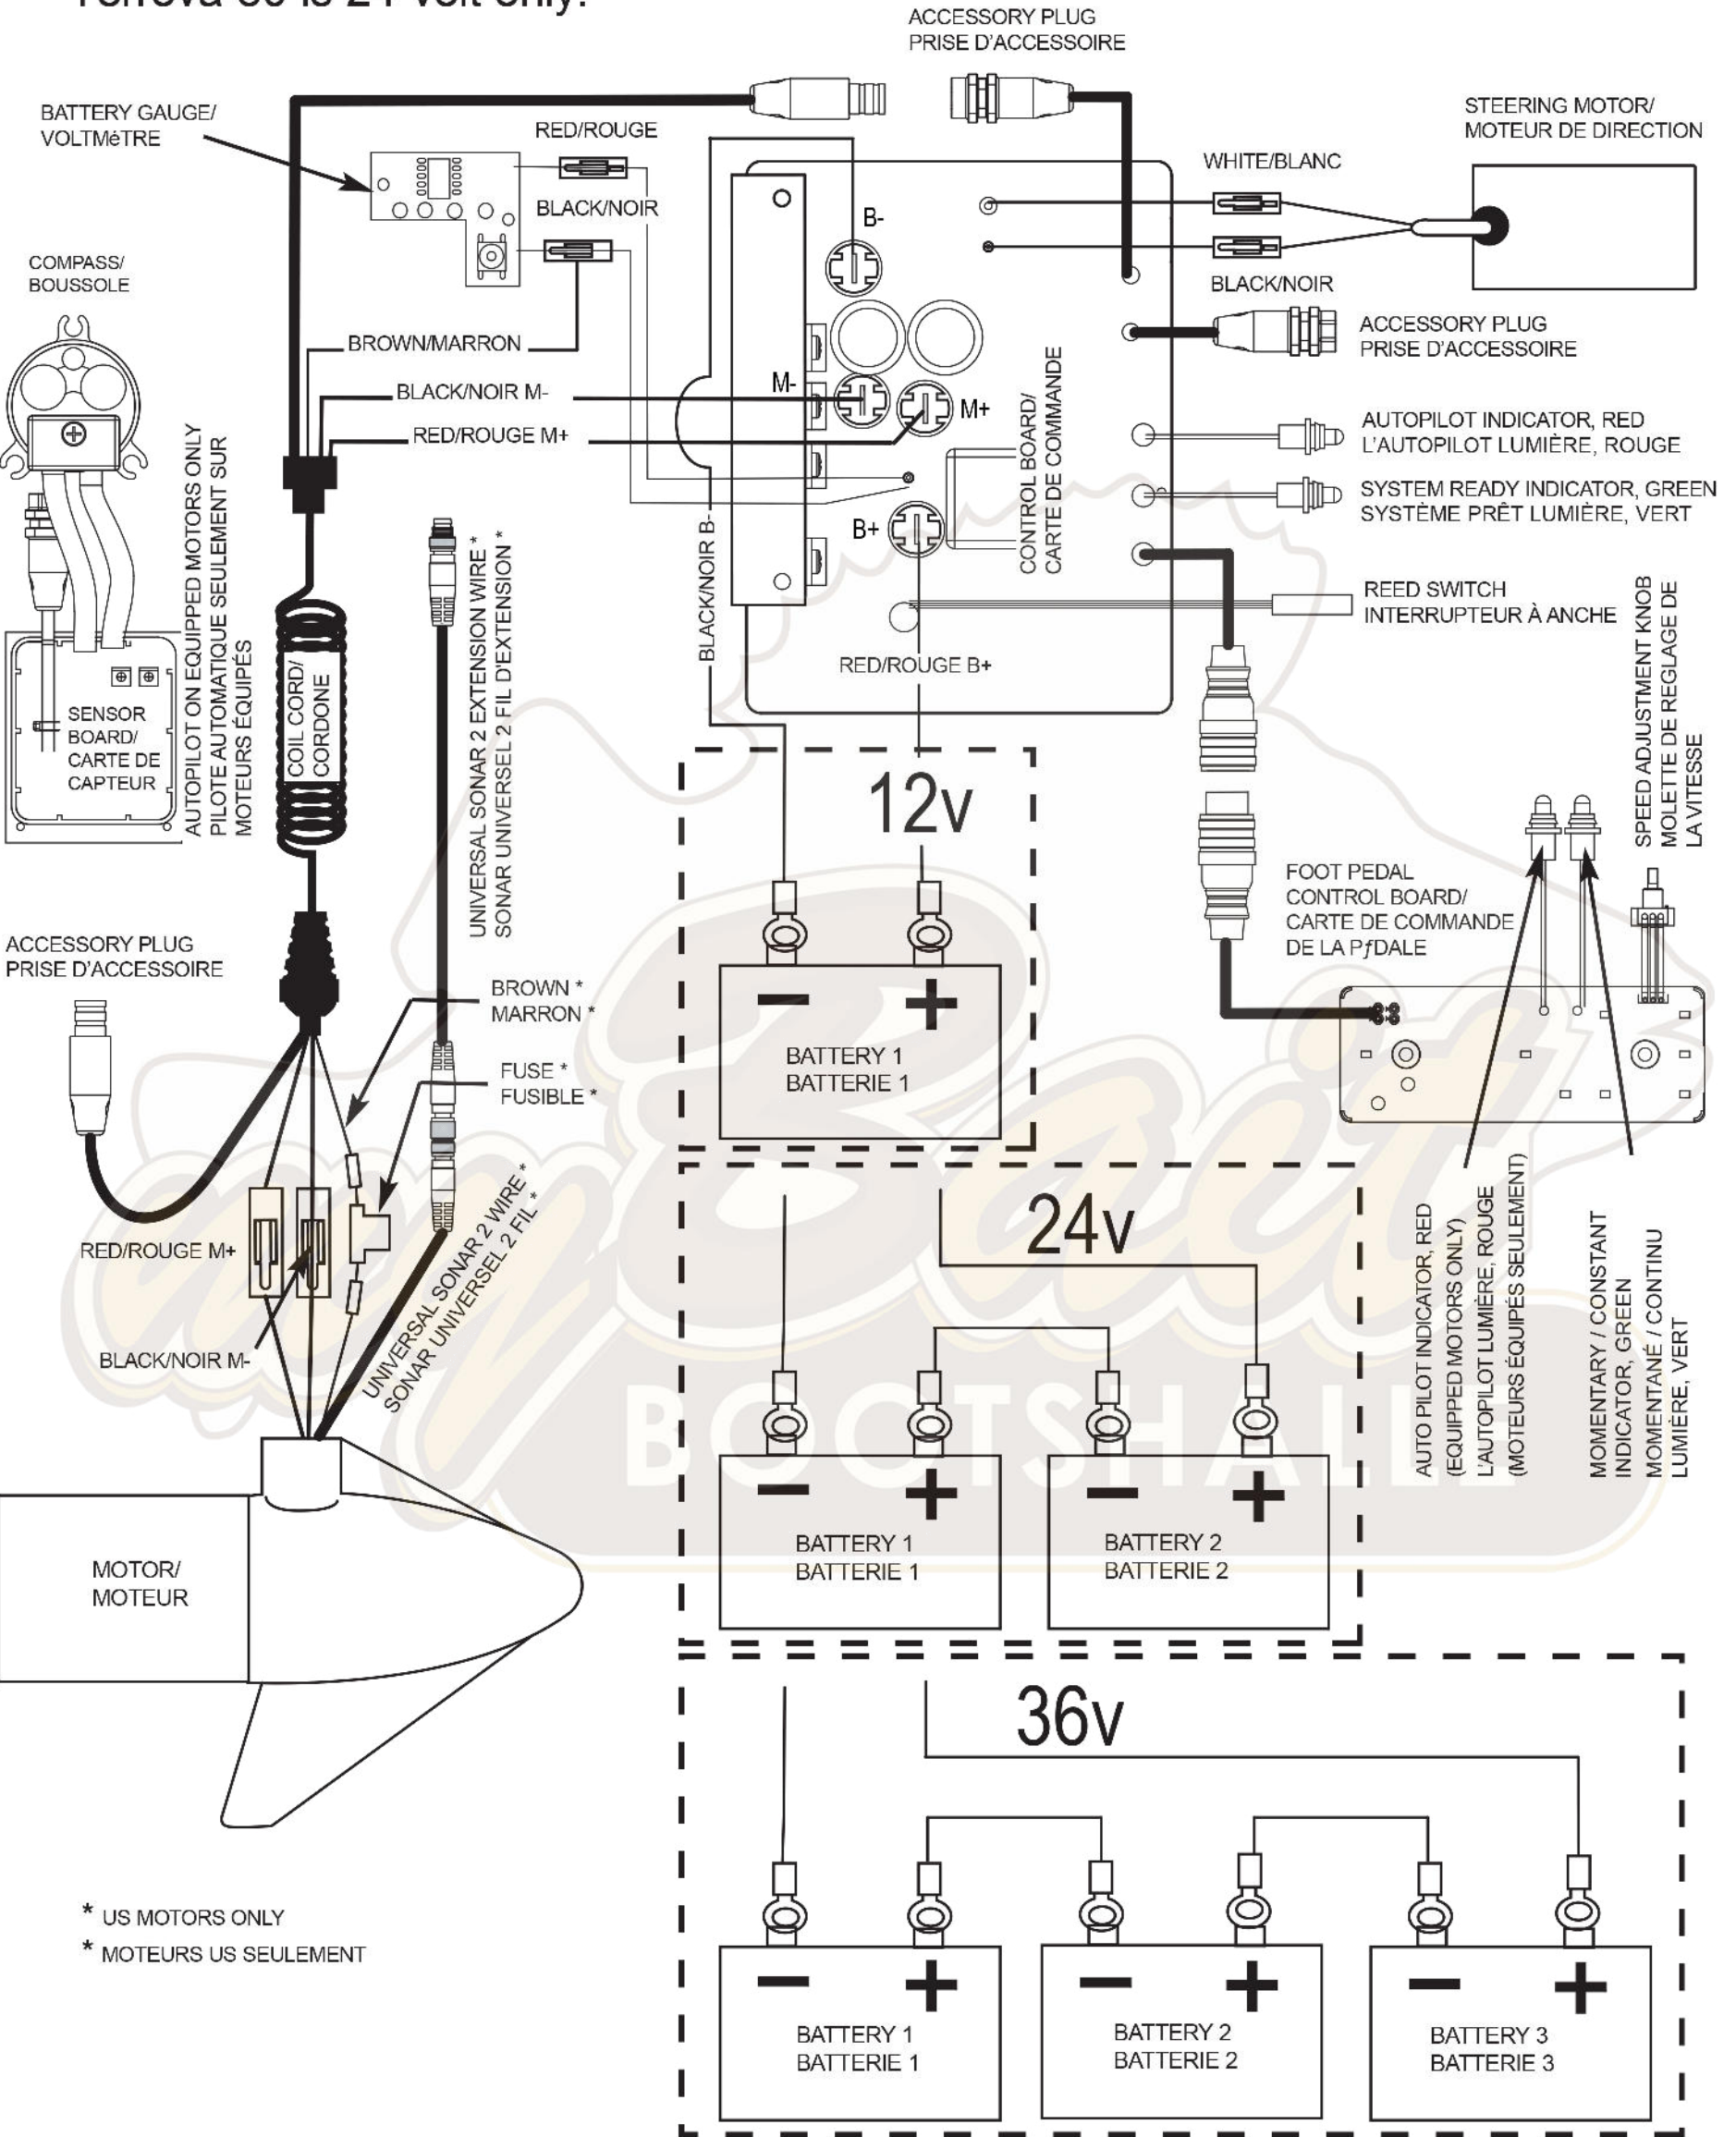

**80 TERROVA**  
**80 LBS THRUST**  
**24 VOLT 56 AMPS**  
**45", 54" OR 60" SHAFT**

**for use with "J" serial numbers**  
**3-year warranty from the date of sale**

# Terrova 80 is 24-volt only!

\* US MOTORS ONLY  
 \* MOTEURS US SEULEMENT