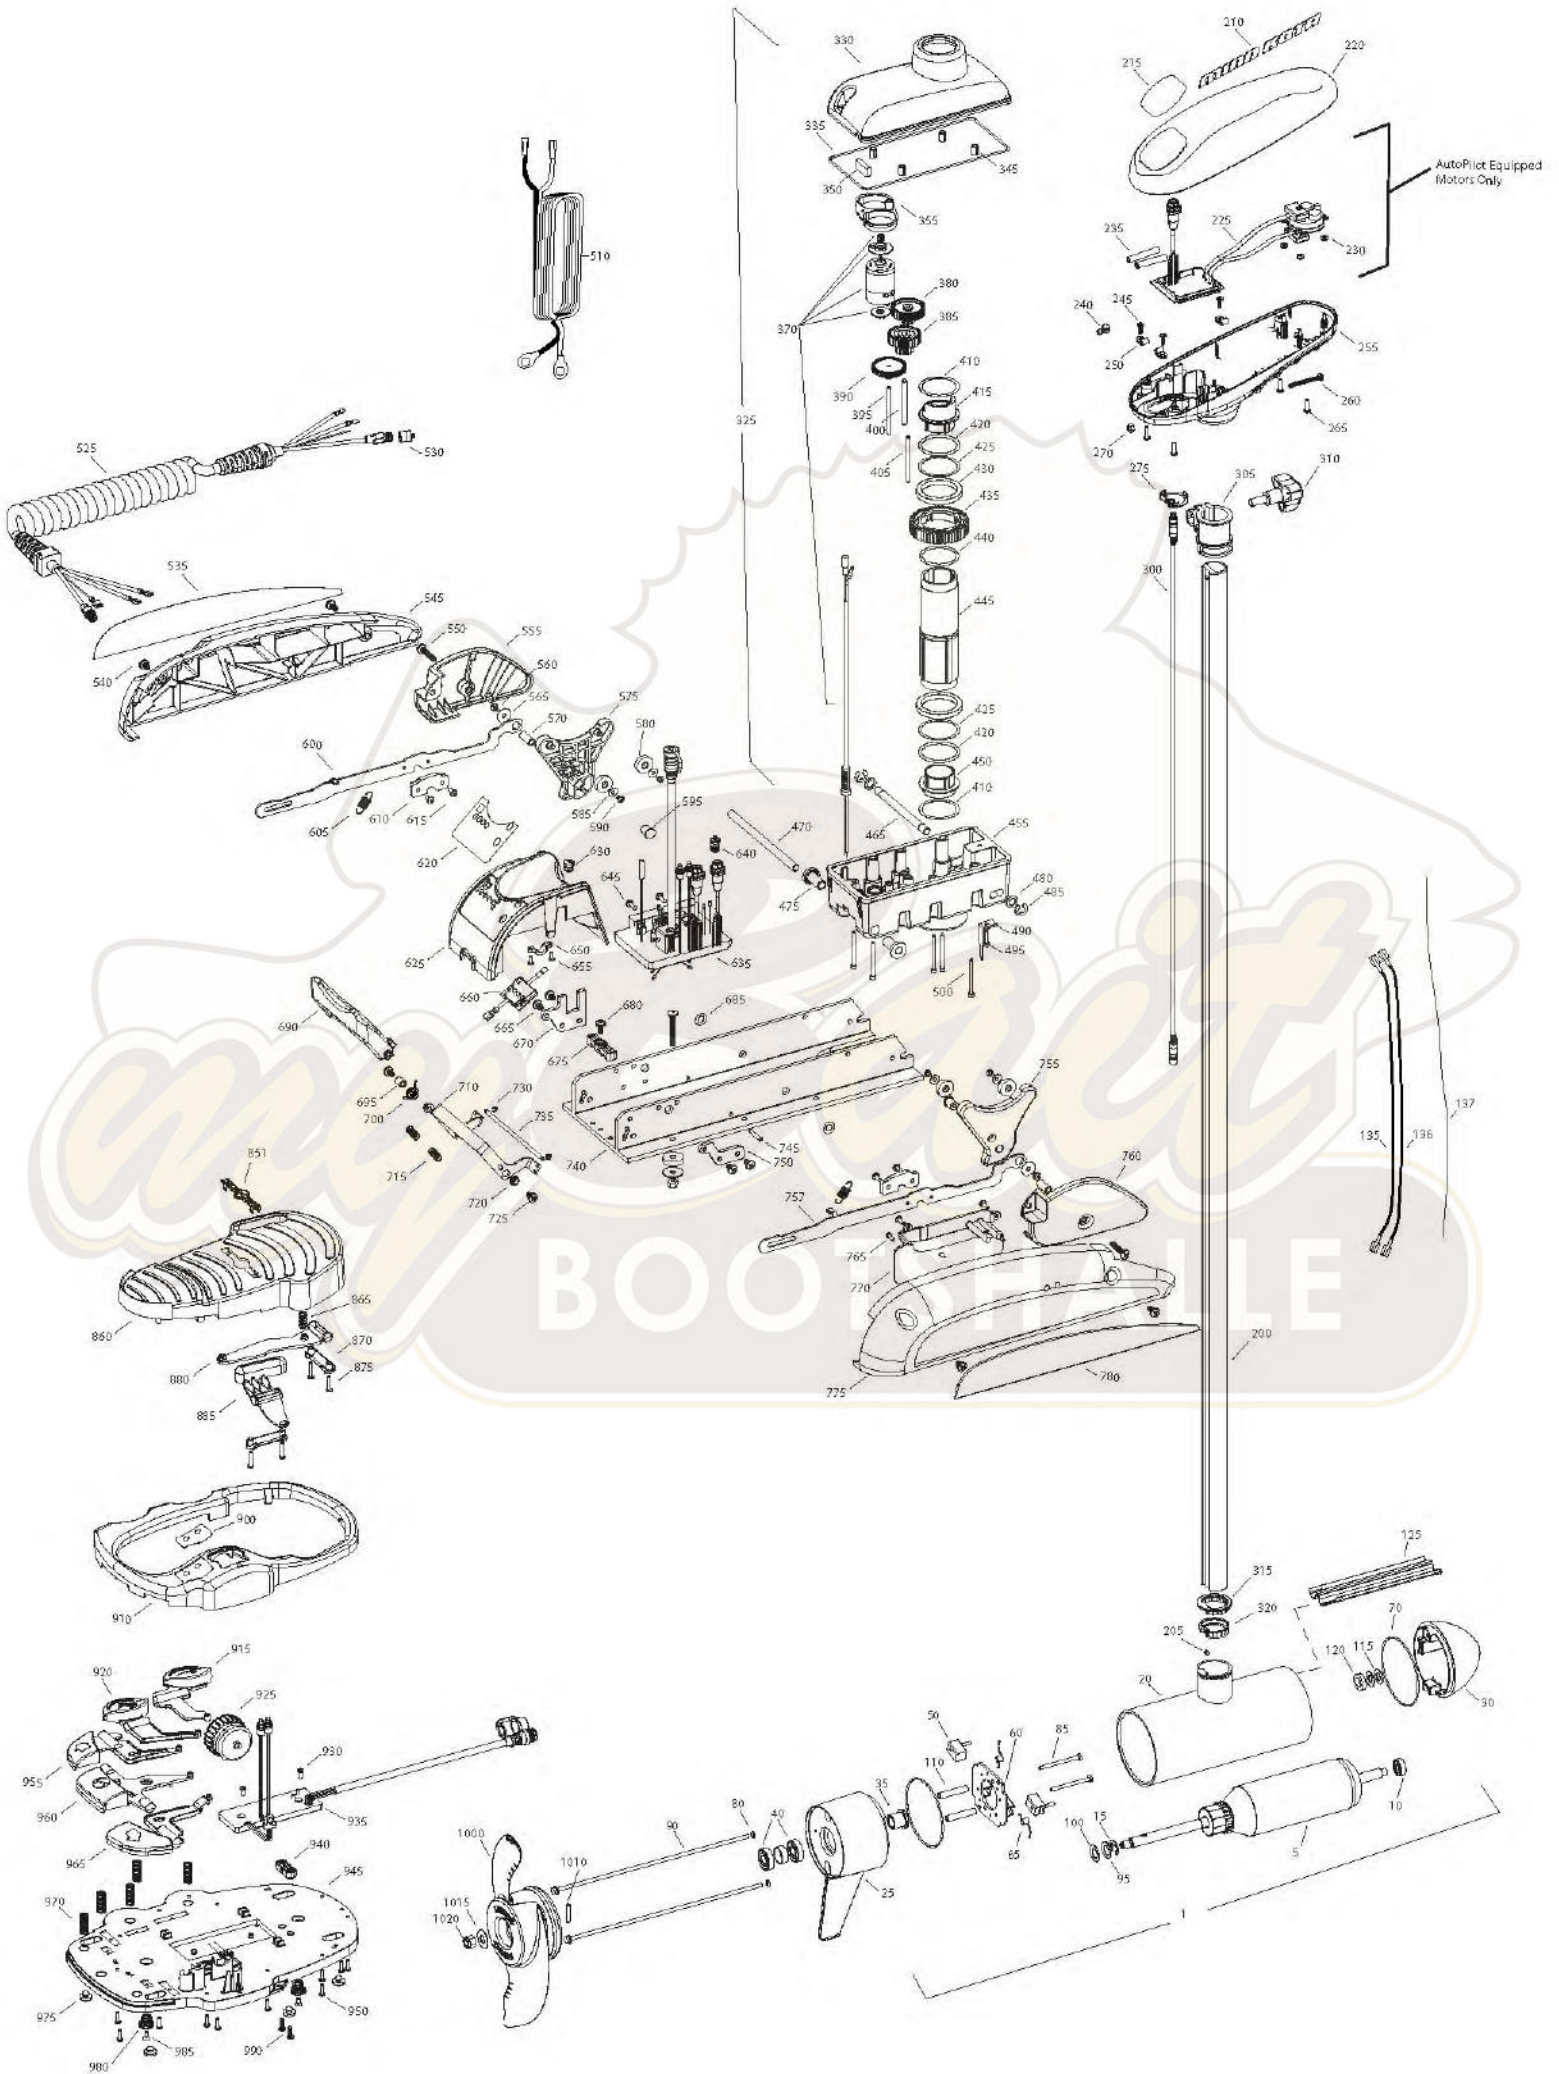

80 TERROVA
80 LBS THRUST
24 VOLT 56 AMPS
54" OR 60" SHAFT

for use with "AH" serial numbers
3-year warranty from the date of purchase

Item	P/N	Description	Qty	Item	P/N	Description	Qty	Item	P/N	Description	Qty	Item	P/N	Description	Qty
1	2777002	24V Motor 60" FW	1	305	2771500	Depth collar	1	■	2770250	Cover, speed control with decal	1	965	2323701	Button, steer, right	1
	2777001	24V Motor 54" FW	1	315		Included in #305 assembly		620	2325650	Decal, speed control	1	970	2322704	Spring, foot pedal	5
	2777000	24V Motor 45" FW	1	320		Included in #305 assembly		625	2320210	Cover, speed control	1	975	2994859	Bumper, bag assy	1
	2777004	24V Motor US2 60"	1	325	2997020	Steering housing	1	630	2322901	Strain relief	1	980	2322706	Spring, barrel	2
	2777003	24V Motor US2 54"	1	330	2326501	Steering housing top	1	635	2324012	Control board, 24-36v	1	985	2323420	Screw, 8-18 x .375	2
	2777005	24V Motor US2 45"	1	335	2324604	O-ring, case seal	1	640	2320203	Cap, dust, control board	1	990	2372100	Screw, 8-18 x .625	2
5	2-100-214	Armature assembly	1	345	2305605	Roll pin 5/16	4	645	2323406	Screw, 10-24 x	2				
10	140-010	Bearing	1	350	2308601	Breather, filter	1	650	2321315	Holder, connector	1	■	1378132	Propeller kit WW2	
15	788-040	Retaining ring	1	355	2328610	Cradle, motor	1	655	2332103	Screw, 6-20 x .375	2	■	2994876	Propeller bag assy	
20		Included in #200 assembly		370	2777020	Motor, steering assembly	1	660	2074071	Battery meter, 24v	1	1000	2331160	Propeller WW2	1
25	2-300-170	Brush end housing assembly	1	380	2302255	Gear, cluster 3rd stage	1	665	2323402	Screw, 1/4-20 x .375	4	1010	2262658	Drive pin, large	1
30	421-276	Plain end housing assembly STD	1	385	2302250	Gear, cluster 2nd stage	1	670	2321940	Bracket, strain relief	1	1015	2091701	Washer, prop, large	1
	9421-286	Plain end housing US2 60"	1	390	2302245	Gear, cluster 1st stage	1	675	2321310	Strain relief, wire	1	1020	2093101	Nut, nylock, prop, large	1
	9421-285	Plain end housing US2 54"	1	395	2302610	Shaft, gear 1st stage	1	680	2323405	Screw, 1/4-20 x .5	1				
	9421-284	Plain end housing US2 45"	1	400	2302620	Shaft, gear 3rd stage	1	685	2013100	Speed nut, .375	2	■	2994864	Mounting hardware bag assy	
35	144-017	Flange bearing	1	405	2302615	Shaft, gear 2nd stage	1	690	2320215	Handle, release cover	1				
40	880-025	Seal	2	410	2321704	Washer, thrust	2	695	2301700	Bushing,	1				
50	188-094	Brush	2	415	2321515	Liner, output tube	1	700	2322701	Spring, release handle	1				
60	2-600-199	Brush plate assembly	1	420	2324608	O-ring, 224	2	710	2320400	Handle, release FW	1				
65	975-041	Brush spring	2	425	2321720	Shim, O-ring	2	715	2322712	Spring, release handle	2				
70	701-043	O-ring, motor	2	430	2327308	Bearing, ball sealed	2	720	2322604	Bushing, handle	2				
80	701-009	O-ring, thru-bolt	2	435	2322200	Gear, output	1	725	2332104	Screw, 1/4-20 x .625	2				
85	830-027	Screw, 10-32 x 2	2	440	2324601	O-ring, output gear	1	730	2323000	E-clip, 3/16, SS	2				
90	830-095	Thru-bolt	2	445	2322030	Tube, output machined	1	735	2322606	Pin, follower, handle	1				
95	990-051	Washer, steel	2	450	2321510	Collar, drive, bottom	1	740	2321901	Base extrusion, machined	1				
100	990-052	Washer, nylontron	2	455	2326506	Steering housing, Bottom	1	745	2322912	Spring pin,	2				
110	973-025	Spacer, brush plate	2	465	2322600	Pin, latch, zp	1	750	2321950	Bracket, sideplate	1				
115	992-010	Washer, Belleville	2	470	2322602	Pin, pivot, zp	1	755	2323900	Ramp, 4" right	1				
120	990-045	Spacer, thrust	1	475	2327310	Bushing, pivot pin	2	757	2994204	Arm, release, Right	1				
125	582-013	Clip, retaining, short	1	480	2321702	Washer, flat .375	2	760	2321920	Skid, right	1				
135	640-025	Leadwire, black	1	485	2263011	E-ring .375	2	765	2301310	Screw, 8-18 x .5	3				
136	640-133	Leadwire, red	1	490	2322702	Spring, latch pin	2	770	2320220	Cover, access, FW	1				
137	640-317	Groundwire, brown, US2 only	1	495	2323410	Screw, 8-32 x .75	1	775	2321910	Sideplate, right	1				
200	2777096	Tube, composite 60" FW	1	500	2323408	Screw, 8-32 x 2	7	780	2325640	Decal, sideplate, right	1				
205		Included in #200 assembly		510	2090651	Leawire, 10 ga	1	850	2994720	Foot pedal	1				
210	2325665	Decal, cover	2	525	2991273 / 2991271	Coil cord 45"/54"-60"	1	851	2326710	Plug, foot pedal	1				
215	2325674	Decal, ctrl box 80	1		2991274 / 2991272	Coil cord, US2 45"/54"-60"	1	860	2324400	Pedal, heel-toe	1				
	2325675	Decal, ctrl box 80 US2	1	530	2320202	Cap, dust, coil cord, non-AP only	1	865	2322714	Spring, momentary	1				
	2325676	Decal, ctrl box 80 Autopilot	1	535	2325641	Decal, sideplate, left	1	870	2321300	Clamp	2				
	2325677	Decal, ctrl box 80 Autopilot & US2	1	540	2323404	Screw, 1/4-20	4	875	2223430	Screw, 8 x .75	4				
220	2320200	Cover, ctrl box	1	545	2321915	Sideplate, left	1	880	2328600	Flex finger	1				
225	2324030	Ctrl board, compass, Autpilot only	1	550	2263426	Screw, 1/4-20 x 1.25	2	885	2323710	Button, momentary, left	1				
230	2302960	Grommet, compass, Autopilot only	3	555	2321925	Skid, left	1	900	2325660	Decal, foot pedal	1				
235	2065400	Wire insulator	2	560	2323422	Screw, 10-24 x .375	2	910	2320205	Cover, heel-toe	1				
240	2218200	Fuse holder, US2 only	1	565	2321700	Washer, #10 SS	2	915	2323725	Button, AP	1				
245	2372100	Screw, 8-18 x .625	3	570	2327306	Bushing, pivot	2	920	2323715	Button, Mom/Con	1				
250	2052510	Cable clamp	3	575	2323905	Ramp, 4" left	1	925	2320100	Knob, speed, foot pedal	1				
255	2322500	Ctrl box	1	580	2325115	Pad, rubber rest	4	930	2332103	Screw, 6-20 x .375	2				
260	2332102	Screw, 10-24	1	585	2321706	Washer, #8	4	935	2324020	Control board, foot pedal	1				
265	2372100	Screw, 8-18 x .625	4	590	2323412	Screw, 8-18 x .25	4	940	2322900	Strain relief, foot pedal	1				
270	2333101	Nut, 10-24	1	595	2324705	Insert, ramp	2	945	2324500	Base plate, foot pedal	1				
275	2224700	Plug, ctrl box, US2 motors only	1	600	2994202	Arm, release, left	1	950	2301310	Screw, #8 x .5	10				
	2224702	Plug, ctrl box	1	605	2322710	Spring, extension	2	955	2323700	Button, steer, left	1				
300	2211415	Universal sonar 2 extension cable	1					960	2323705	Button, momentary	1				