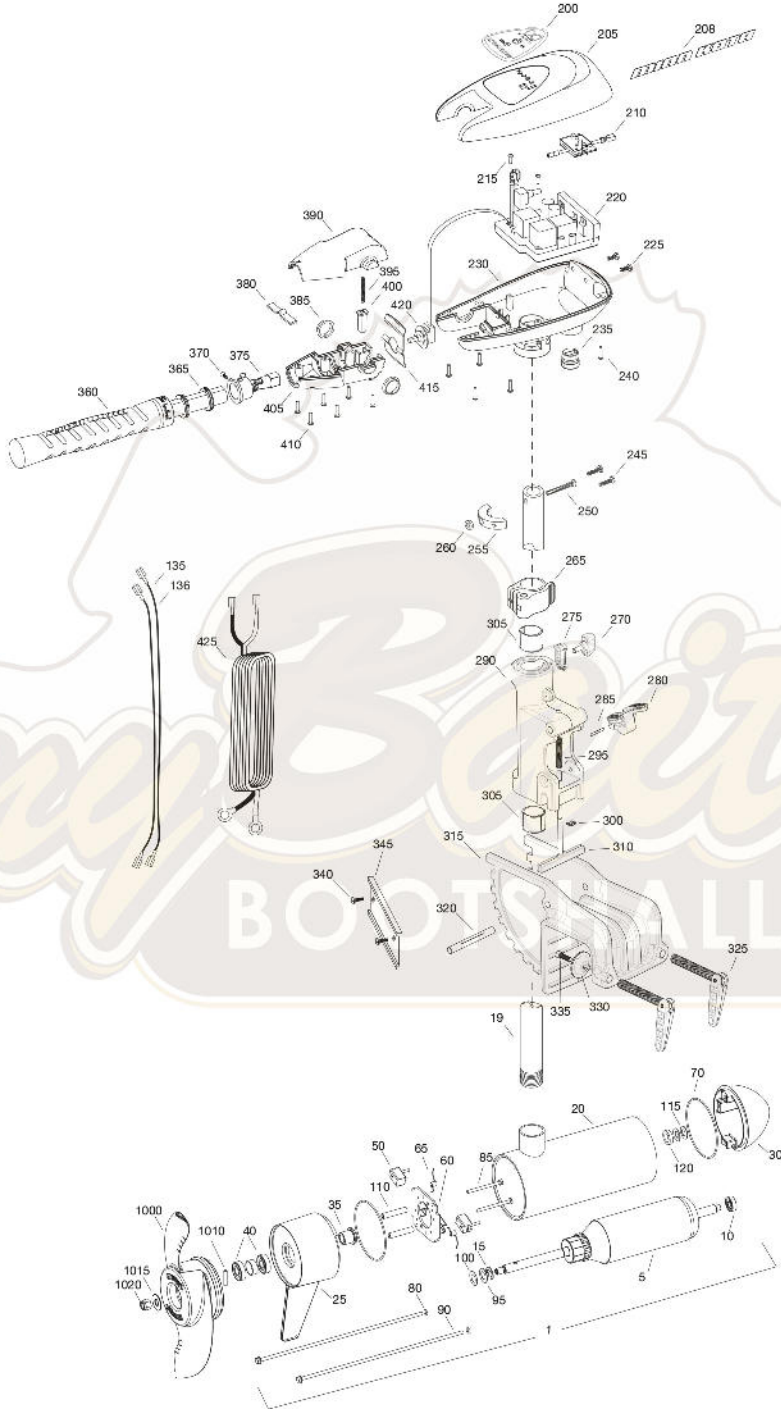

RT 80/T
80 LBS THRUST
24 VOLT / 56 AMPS
42" SHAFT

for use with "P" serial numbers
2-year warranty

Item	P/N	Description	Qty	Item	P/N	Description	Qty
1	2316228	36V Motor 52" SW	1	305	2037301	Bushing, hinge	2
5	2-100-214	Armature assembly	1	310	2073604	T-bar, (e-coat)	1
10	140-010	Bearing	1	315	2071942	Bracket, die cast SW	1
15	788-040	Retaining ring	1	320	2070514	Pin-Hinge, 3/8 x 3.5, SS	1
19	2002012	Tube 42"	1	325	2991303	Clamp screw, handle assy.	2
20	2-200-397	Center housing assembly	1	330	2331700	Washer-clamp screw, SS	2
25	2-300-340	Brush end housing assembly	1	335	2263452	Screw, 1/4-20 x 3/4 SHCS, SS	2
30	421-376	Plain end housing assembly STD	1				
35	144-017	Flange bearing	1	■	2994844	Bag assembly, transom extrusion	
40	880-025	Seal	2	340	2053421	Screw 1/4-14 x 1 PFH, SS	2
50	188-094	Brush	2	345	2058415	Transom extrusion	1
60	9-738-004	Brush plate assembly	1				
65	975-041	Brush spring	2	■	2990957	Handle assy, VARS [360-410]	1
■	2889460	Seal and O-ring Kit [40, 70-80]		360	2990456	Grip/handle assy, VARS [360-375]	1
70	701-043	O-ring, Motor	2	365	2060015	Bearing, handle	2
80	701-009	O-ring, thru-bolt	2	370	2063405	Screw, #6 PFH SS	1
85	830-027	Screw, 10-32 x 2	2	375	2884092	Yoke / spider assy, VARS	1
90	830-094	Thru-bolt	2	380	2302742	Spring, detent, off	1
95	990-051	Washer, steel	1	385	2060005	Bearing, handle pivot	2
100	990-052	Washer, nylon	2	390	2060900	Handle pivot, top	1
110	973-025	Spacer, brush plate	2	395	2302745	Spring, release button	1
115	992-010	Washer, Belleville	2	400	2063700	Button, release	1
120	992-045	Spacer, thrust	1	405	2060905	Handle pivot, bottom	1
135	640-018	Leadwire, black	1	410	2303412	Screw, #6 x 5/8 SS	6
136	640-123	Leadwire, red	1	415	2062715	Spring, handle pivot	1
				420	2061700	Washer, pot holder	1
200	2095605	Decal, c-box cover	1	425	2992523	Leadwire assy, includes [235]	1
205	2060296	C-box cover	1				
208	2325666	Decal - Minn Kota	2	■	1378160	Propeller kit WW2 [1000-1020]	
210	2074082	Battery meter, 36V SW	1	■	2994876	Propeller bag assy [1010-1020]	
215	2043427	Screw, #8 x 7/8 SS	2	1000	2341160	Propeller WW2	1
220	2184017	Control board, 24/36V	1	1010	2262658	Drive pin, large	1
■	2888411	Potentiometer Replacement Kit		1015	2091701	Washer, prop, large	1
225	2303434	Screw, #8-30 x 5/8 SS	2	1020	2198401	Nut, nylock, prop, Anode	1
230	2062503	Control box, VARS, SW	1				
235	2062905	Strain relief	1				
240	2303412	Screw, #6 x 5/8 SS	6				
245	2263434	Screw, #8 x 1 SS	2				
250	2383406	Screw, #10-24 x 2" PPH SS	1				
255	2061517	Collar, c-box	1				
260	2333101	Nut, 10-24, nylock, SS	1				
265	2991521	Cam lock/depth collar assy	1				
■	2991714	Bracket assy, Aluminum [270-335]	1				
270	2011366	Knob, screw-collar, SS	1				
275	2062801	Tension block	1				
280	2077202	Lever-tilt, transom bracket	1				
285	2070512	Pin-hinge, 1/8 x 1	1				
290	2071863	Hinge-SW	1				
295	2332700	Spring-(T-bar), SS	1				
300	2333001	E-ring, SS	1				