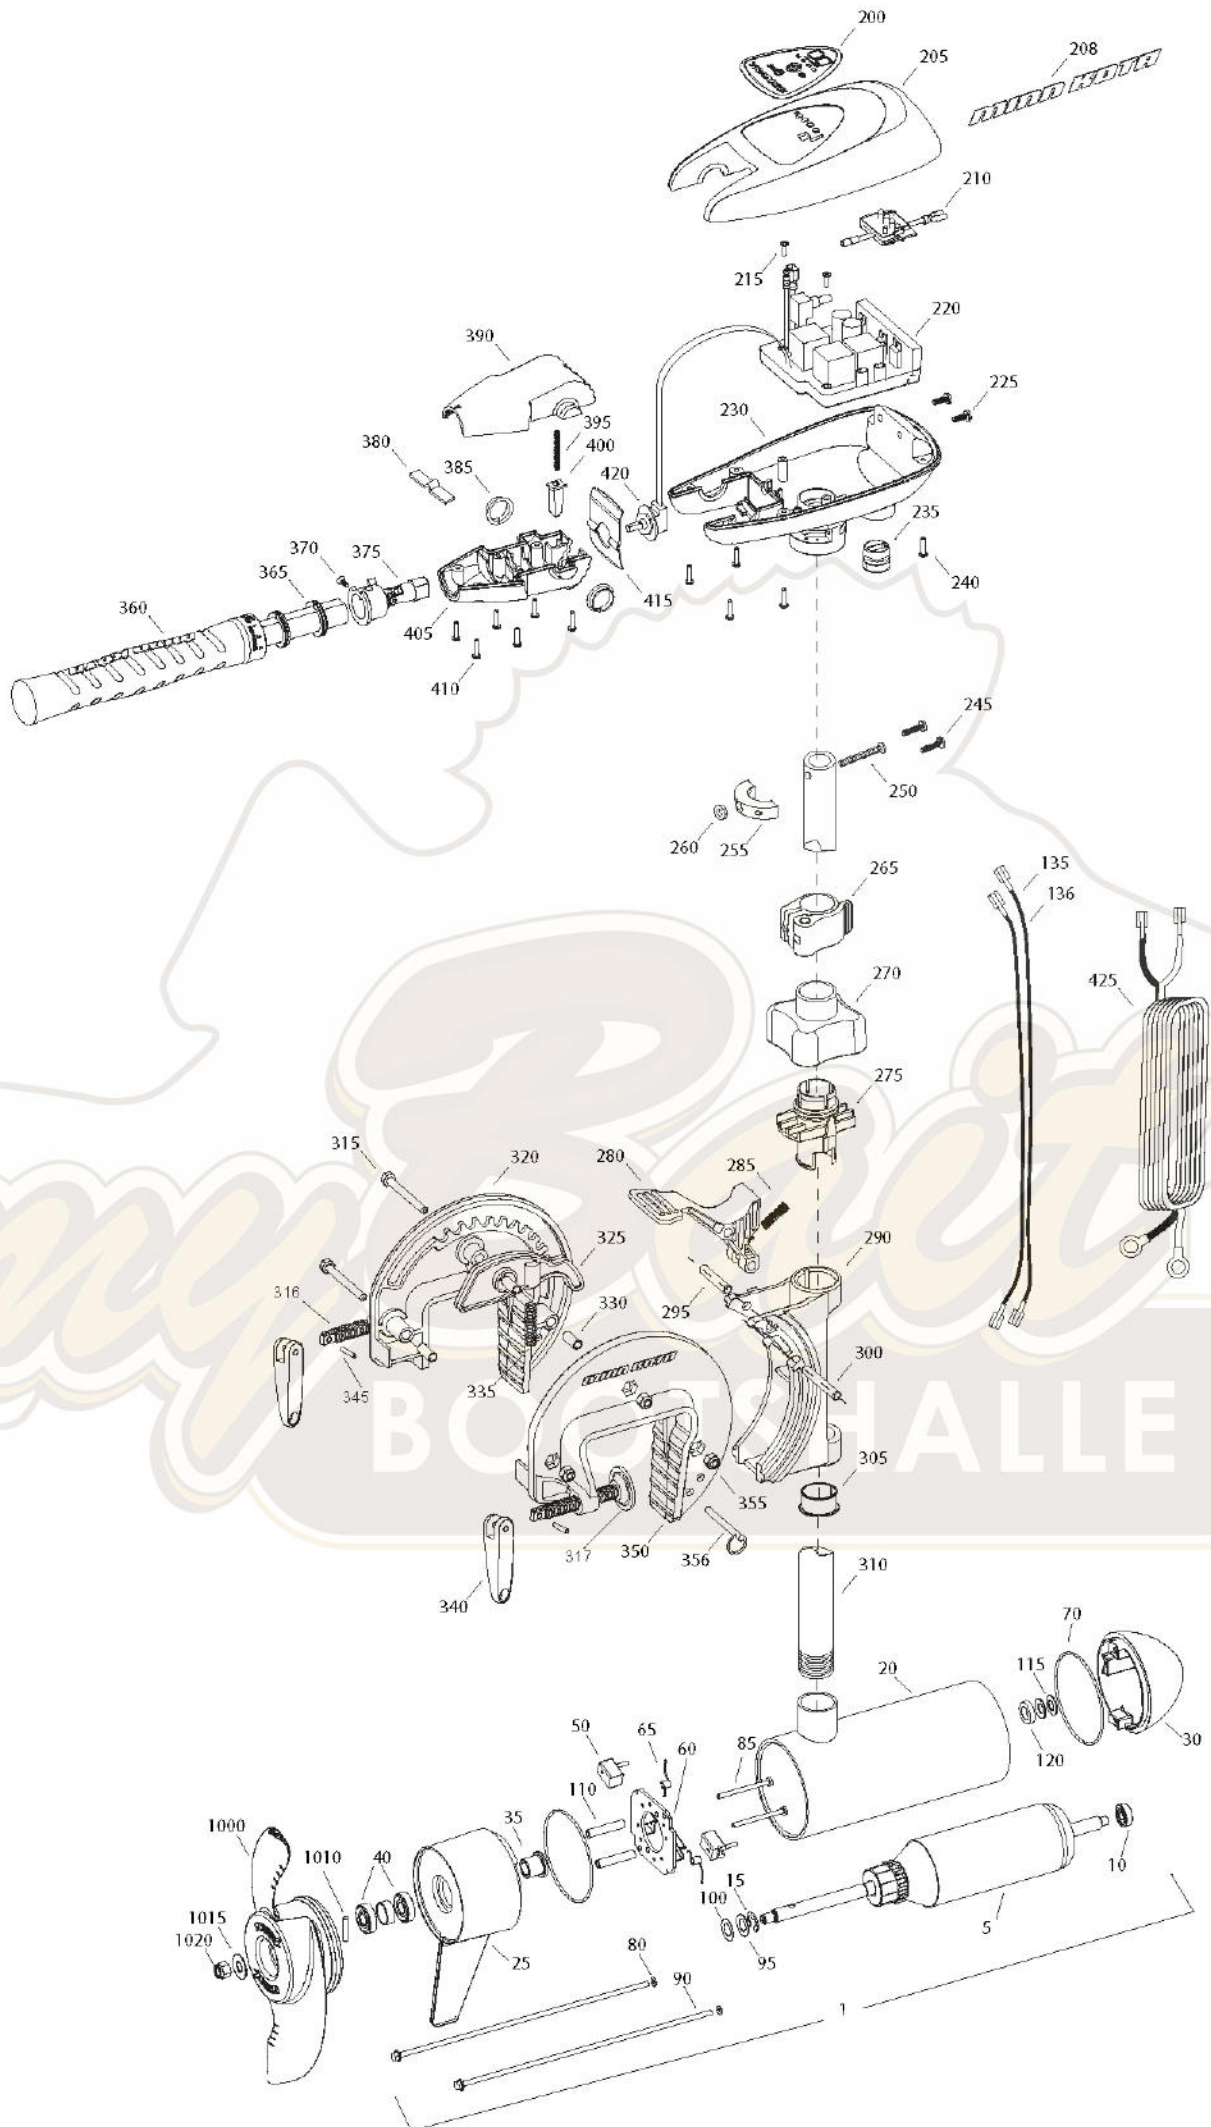

RT80/T
80 LBS THRUST
24 VOLT 56 AMPS
42" SHAFT

for use with "0" serial numbers
2-year warranty

Item	P/N	Description	Qty	Item	P/N	Description	Qty	Item	P/N	Description	Qty
1	2316228	24V Motor 42" SW	1	■	2991798	Bracket assy, Aluminum [270-356]	1				
5	2-100-214	Armature assembly	1	270	2060100	Knob, steering tension, soft	1	■	1378132	Propeller kit WW2	
10	140-010	Bearing	1	275	2068400	Collet	1	■	2994876	Propeller bag assy	
15	788-040	Retaining ring	1	280	2064200	Lock arm	1	1000	2331160	Propeller WW2	1
20	2-200-397	Center housing assembly	1	285	2062701	Spring, lock arm	1	1010	2262658	Drive pin, large	1
25	2-300-340	Brush end housing assembly	1	290	2061821	Hinge	1	1015	2091701	Washer, prop, large	1
30	421-376	Plain end housing assembly STD	1	295	2062603	Pin, lock, ss	1	1020	2198401	Nut, nylock, prop, Anode	1
35	144-017	Flange bearing	1	300	2062603	Pin, lock, ss	1				
40	880-025	Seal	2	305	2037301	Bushing, hinge	1				
50	188-094	Brush	2	310	2002012	Tube 42"	1				
60	9-738-004	Brush plate assembly	1	315	2063501	Bolt 1/4-20 x 2 3/8", ss	3				
65	975-041	Brush spring	2	316	2061301	Screw-clamp	2				
70	701-043	O-ring, motor	2	317	2331700	Washer-clamp screw	2				
80	701-009	O-ring, thru-bolt	2	320	2771949	Bracket, right, SW	1				
85	830-027	Screw, 10-32 x 2	2	325	2067905	Cam deactivator	1				
90	830-094	Thru-bolt	2	330	2067306	Bushing, dowel 1/4 x 1/2	3				
95	990-051	Washer, steel	2	335	2062702	Spring, cam deactivator	1				
100	990-052	Washer, nylatron	2	■	2771303	Clamp screw kit	2 per kit				
110	973-025	Spacer, brush plate	2	340	2050925	Handle, clamp	2				
115	992-010	Washer, Belleville	2	345	2052625	Roll pin	2				
120	992-045	Spacer, thrust	1	350	2771948	Bracket, left, SW	1				
135	640-018	Leadwire, black	1	355	2263103	Nut, 1/4-20, nylock, ss	3				
136	640-123	Leadwire, red	1	356	2062604	Pin, stop	1				
■	2889460	Seal and O-ring Kit									
				■	2990957	Handle assy, VARS [360-410]	1				
200	2195659	Decal, c-box cover	1	360	2990456	Grip/handle assy, VARS [360-375]	1				
205	2060296	C-box cover	1	365	2060015	Bearing, handle	2				
208	2325666	Decal - MinnKota	2	370	2063405	Screw, #6 PFH SS	1				
210	2074081	Battery meter, 24v SW	1	375	2884092	Yoke / spider assy, VARS	1				
215	2043427	Screw, #8 x 7/8 SS	2	380	2302742	Spring, detent, off	1				
220	2184017	Control board, 24/36V	1	385	2060005	Bearing, handle pivot	2				
■	2888411	Potentiometer Replacement Kit		390	2060900	Handle pivot, top	1				
225	2303434	Screw, #8-30 x 5/8 SS	2	395	2302745	Spring, release button	1				
230	2062503	Control box, VARS, SW	1	400	2063700	Button, release	1				
235	2062905	Strain relief	1	405	2060905	Handle pivot, bottom	1				
240	2303412	Screw, #6 x 5/8 SS	6	410	2303412	Screw, #6 x 5/8 SS	6				
245	2263434	Screw, #8 x 1 SS	2								
250	2383406	Screw, #10-24 x 2 PPH SS	1	415	2062715	Spring, handle pivot	1				
255	2061517	Collar, c-box	1	420	2061700	Washer, pot holder	1				
260	2333101	Nut, 10-24, nylock, SS	1	425	2992523	Leadwire assy, includes [235]	1				
265	2991521	Cam lock/depth collar assy	1								