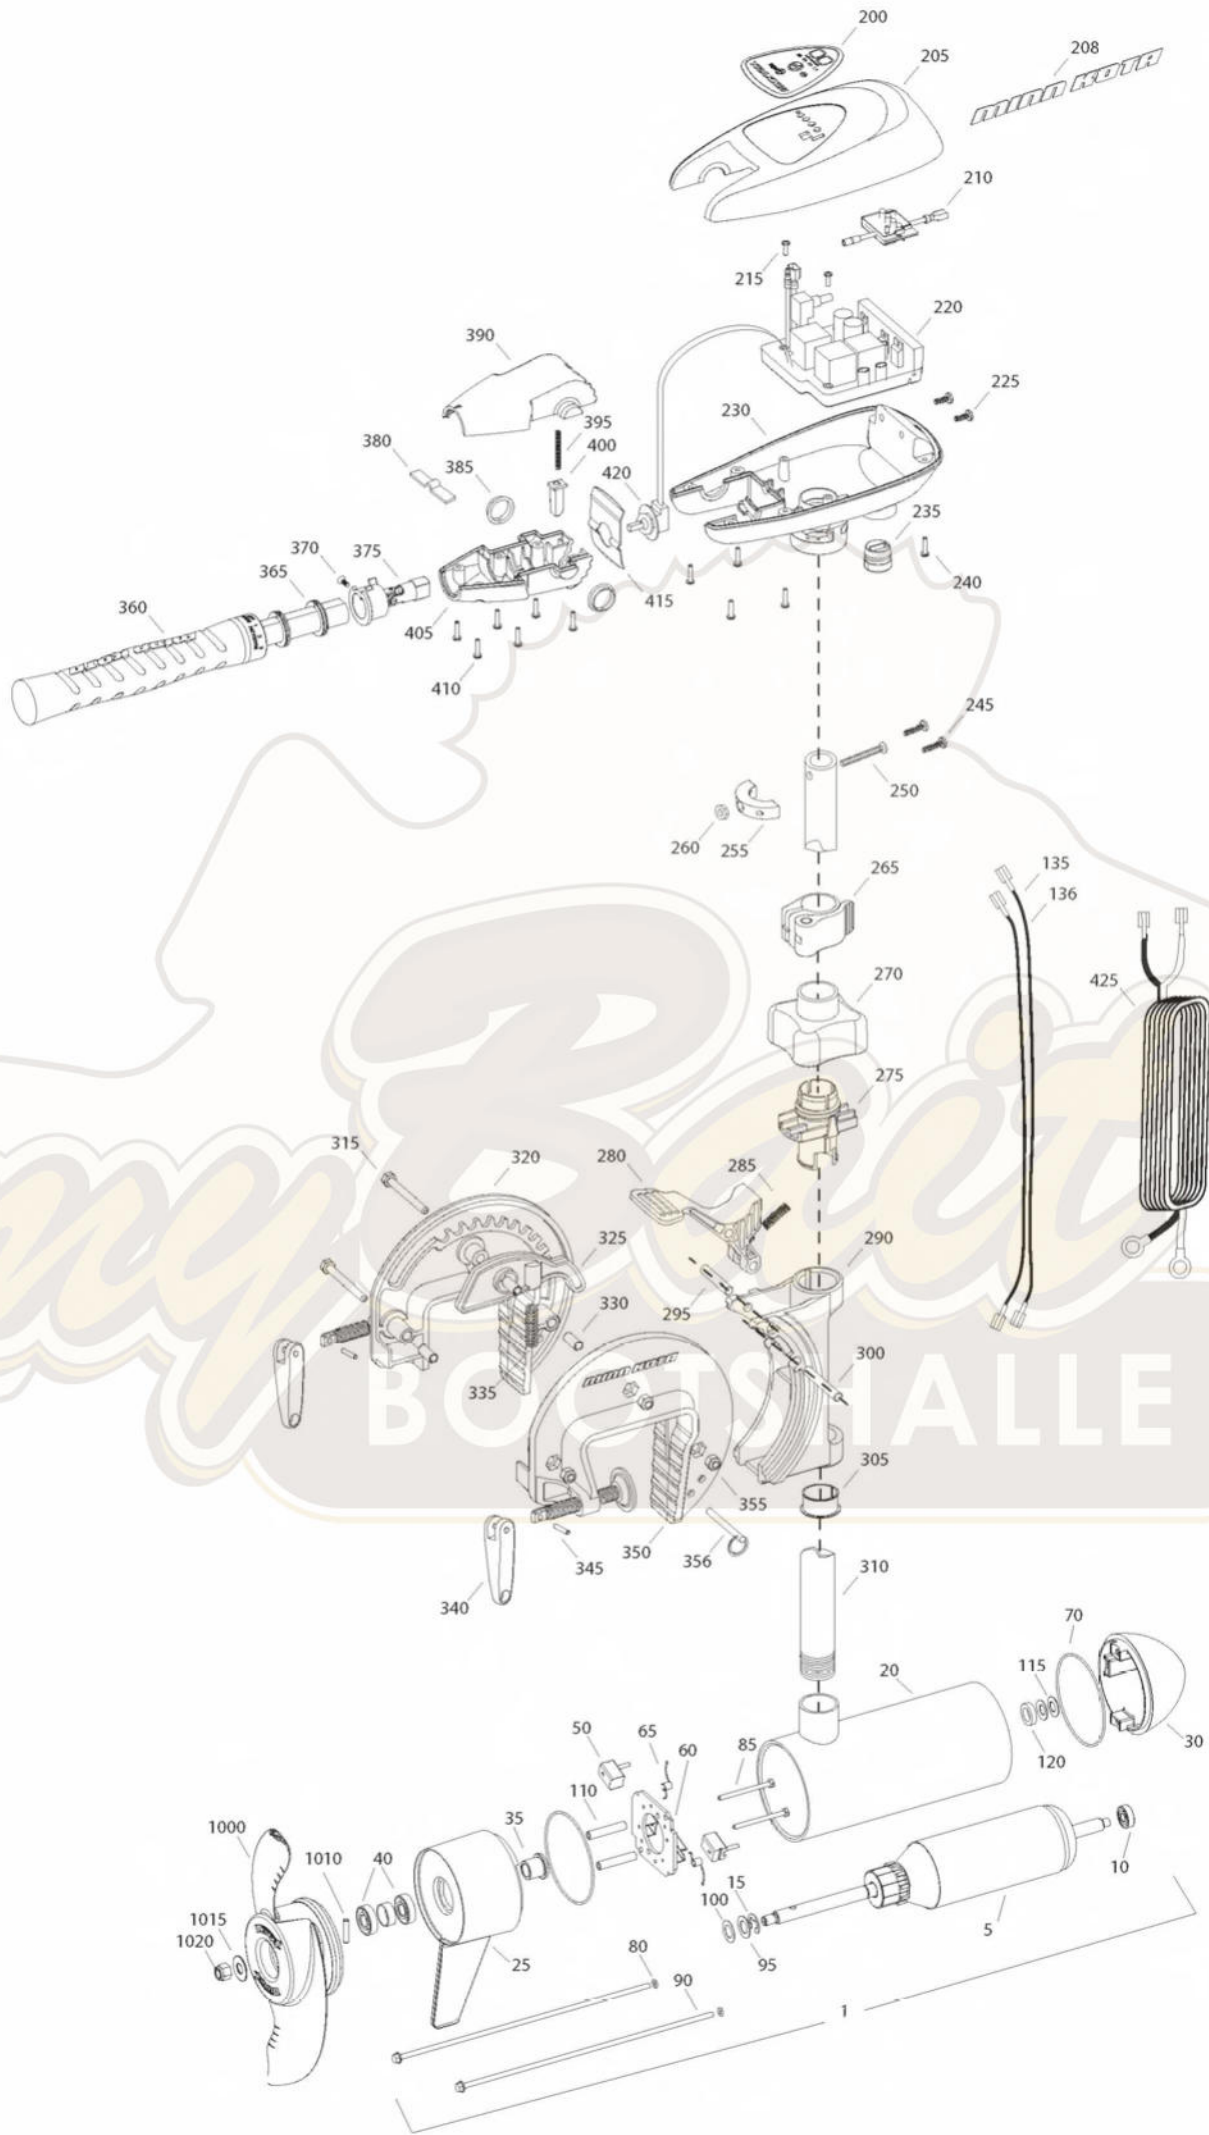

RT80/T
 80 LBS THRUST
 24 VOLT 56 AMPS
 42" SHAFT

for use with "L" serial numbers
 2-year warranty

Item	P/N	Description	Qty	Item	P/N	Description	Qty	Item	P/N	Description	Qty
1	2316228	24V Motor 42" SW	1	■ 2991798	Bracket assy, Aluminum [270-356]	1	■ 1378132	Propeller kit WW2			
5	2-100-214	Armature assembly	1	270 2060100	Knob, steering tension, soft	1	■ 2994876	Propeller bag assy			
10	140-010	Bearing	1	275 2068400	Collet	1	1000 2331160	Propeller WW2			1
15	788-040	Retaining ring	1	280 2064200	Lock arm	1	1010 2262658	Drive pin, large			1
20	2-200-397	Center housing assembly	1	285 2062701	Spring, lock arm	1	1015 2091701	Washer, prop, large			1
25	2-300-340	Brush end housing assembly	1	290 2061821	Hinge	1	1020 2198401	Nut, nylock, prop, Anode			1
30	421-376	Plain end housing assembly STD	1	295 2062603	Pin, lock, ss	1					
35	144-017	Flange bearing	1	300 2062603	Pin, lock, ss	1					
40	880-025	Seal	2	305 2037301	Bushing, hinge	1					
50	188-094	Brush	2	310 2002012	Tube 42"	1					
60	9-738-004	Brush plate assembly	1	315 2063501	Bolt 1/4-20 x 2 3/8", ss	3					
65	975-041	Brush spring	2	320 2771949	Bracket, right, SW	1					
70	701-043	O-ring, motor	2	325 2067905	Cam deactivator	1					
80	701-009	O-ring, thru-bolt	2	330 2067306	Bushing, dowel 1/4 x 1/2	3					
85	830-027	Screw, 10-32 x 2	2	335 2062700	Spring, cam deactivator	1					
90	830-094	Thru-bolt	2	■ 2771303	Clamp screw kit	2 per kit					
95	990-051	Washer, steel	2	340 2050925	Handle, clamp	2					
100	990-052	Washer, nylatron	2	345 2052625	Roll pin	2					
110	973-025	Spacer, brush plate	2	350 2771948	Bracket, left, SW	1					
115	992-010	Washer, Belleville	2	355 2263103	Nut, 1/4-20, nylock, ss	3					
120	992-045	Spacer, thrust	1	356 2062604	Pin, stop	1					
135	640-018	Leadwire, black	1								
136	640-123	Leadwire, red	1	■ 2990957	Handle assy, VARS [360-410]	1					
■ 2889460	Seal and O-ring Kit			360 2990456	Grip/handle assy, VARS [360-375]	1					
200	2195659	Decal, c-box cover	1	365 2060015	Bearing, handle	2					
205	2060296	C-box cover	1	370 2063405	Screw, #6 PFH SS	1					
208	2325666	Decal - MinnKota	2	375 2884092	Yoke / spider assy, VARS	1					
210	2074081	Battery meter, 24v SW	1	380 2302742	Spring, detent, off	1					
215	2043427	Screw, #8 x 7/8 SS	2	385 2060005	Bearing, handle pivot	2					
220	2184007	Control board, 24/36v	1	390 2060900	Handle pivot, top	1					
225	2303434	Screw, #8-30 x 5/8 SS	2	395 2302745	Spring, release button	1					
230	2062503	Control box, VARS, SW	1	400 2063700	Button, release	1					
235	2062905	Strain relief	1	405 2060905	Handle pivot, bottom	1					
240	2303412	Screw, #6 x 5/8 SS	6	410 2303412	Screw, #6 x 5/8 SS	6					
245	2263434	Screw, #8 x 1 SS	2	415 2062715	Spring, handle pivot	1					
250	2383407	Screw, #10-24 x 2 SS	1	420 2061700	Washer, pot holder	1					
255	2061517	Collar, c-box	1	425 2992523	Leadwire assy, includes [235]	1					
260	2383124	Nut, 10-24, nylock, SS	1								
265	2991521	Cam lock/depth collar assy	1								