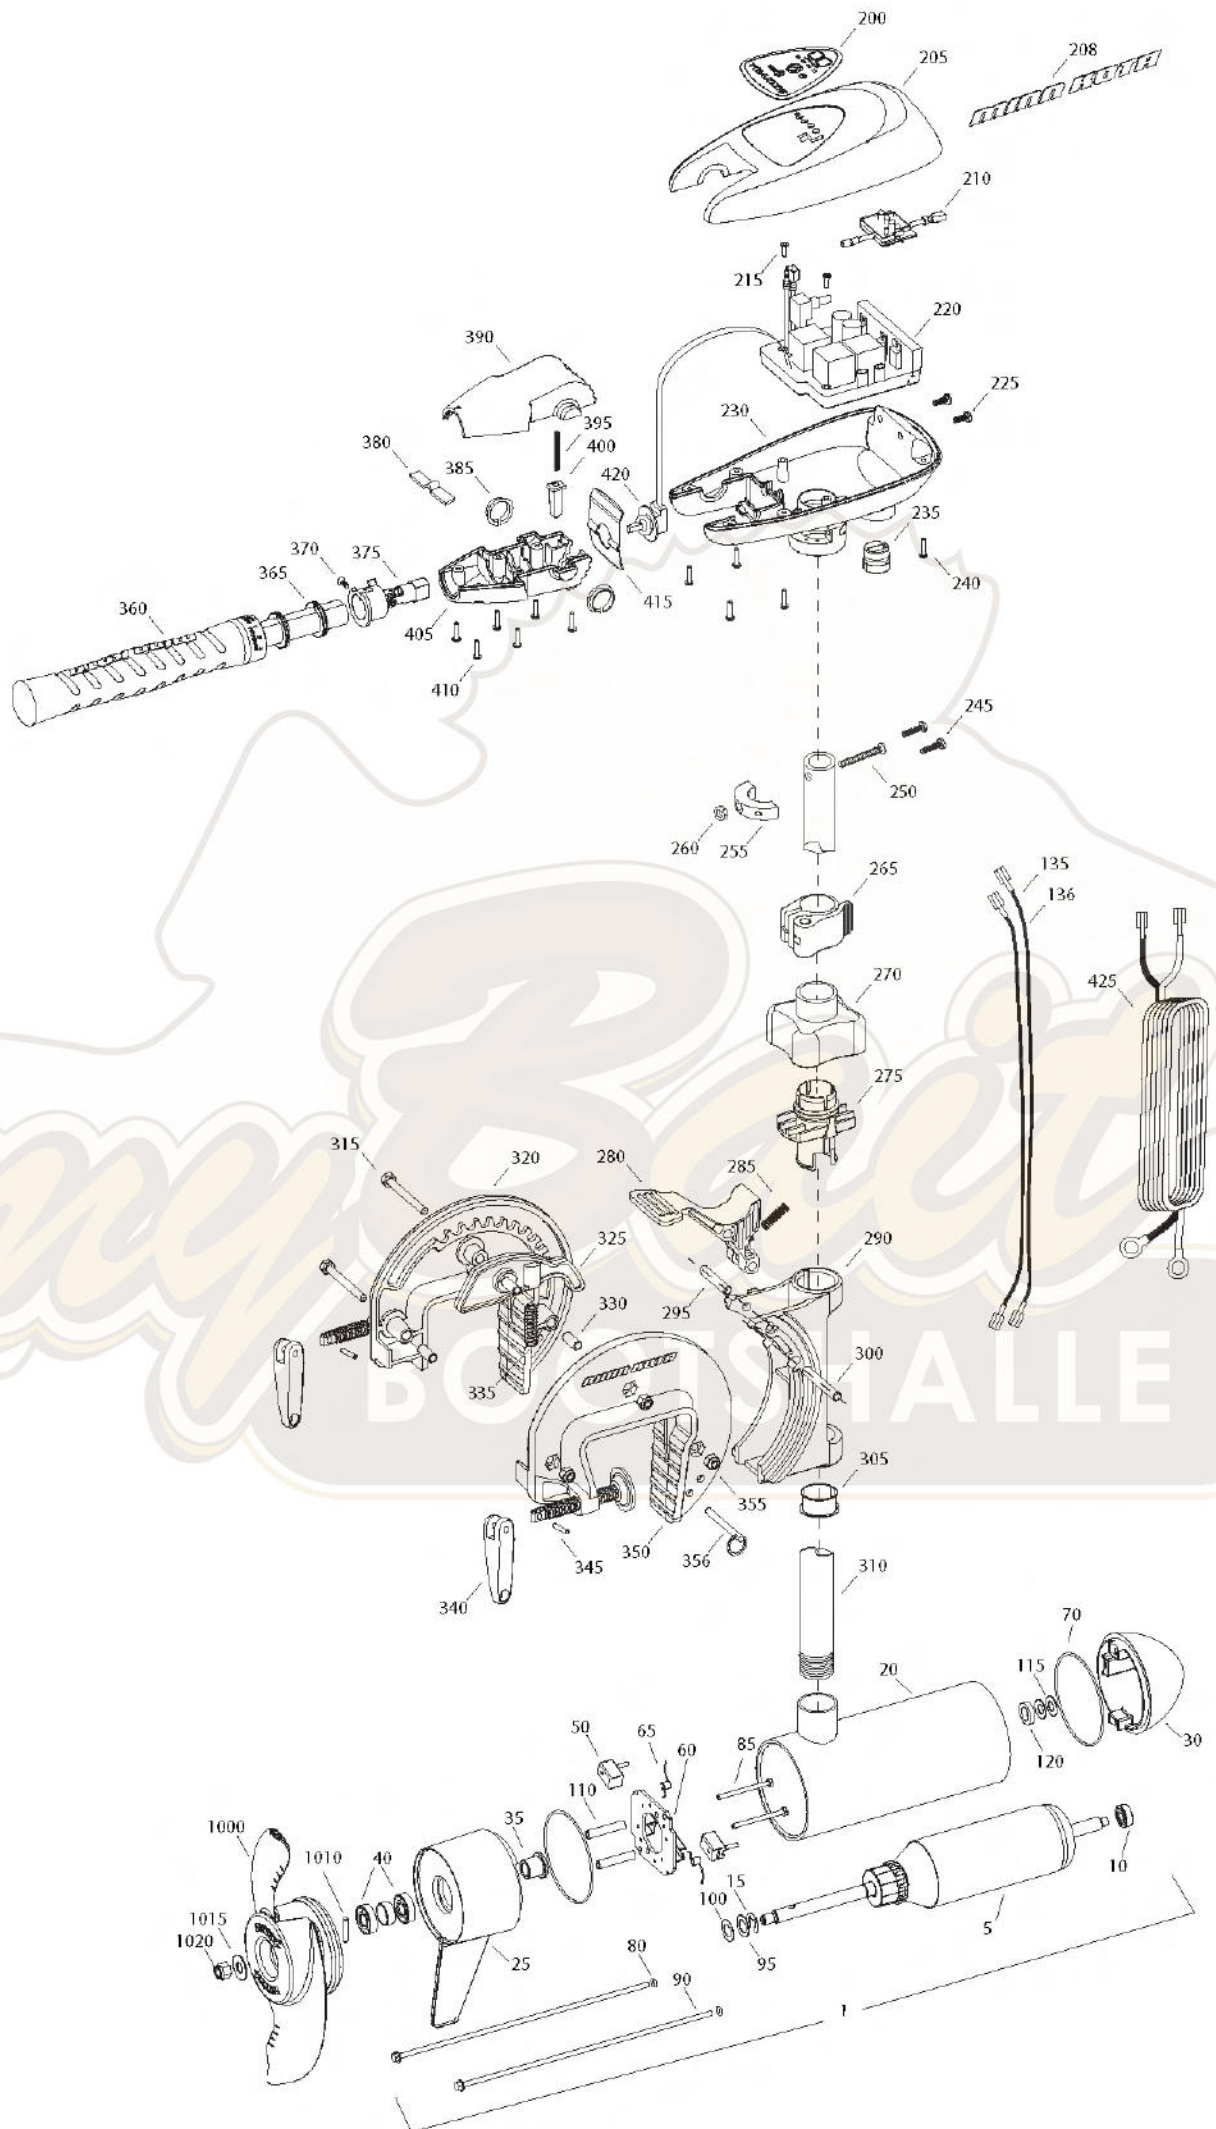

RT 80
80 LBS THRUST
24 VOLT 56 AMPS
42" SHAFT

for use with "J" serial numbers
3-year warranty from the date of sale

Item	P/N	Description	Qty	Item	P/N	Description	Qty
1	2316228	24V Motor 42" SW	1	330	2067306	Bushing, dowel 1/4 x 1/2	3
5	2-100-214	Armature assembly	1	335	2062700	Spring, cam deactivator	1
10	140-010	Bearing	1	■	2771303	Clamp screw kit	2 per kit
15	788-040	Retaining ring	1	340	2050925	Handle, clamp	2
20	2-200-397	Center housing assembly	1	345	2052605	Roll pin	2
25	2-300-340	Brush end housing assembly	1	350	2771949	Bracket, right, SW	1
30	421-376	Plain end housing assembly STD	1	355	2263103	Nut, 1/4-20, nylock, ss	3
35	144-017	Flange bearing	1	356	2062605	Pin, stop	1
40	880-025	Seal	2				
50	188-094	Brush	2	■	2990957	Handle assy, VARS [360-410]	1
60	2-600-148	Brush plate assembly	1	360	2990456	Grip/handle assy, VARS [360-375]	1
65	975-041	Brush spring	2	365	2060015	Bearing, handle	2
70	701-043	O-ring, motor	2	370	2063405	Screw, #6 PFH SS	1
80	701-009	O-ring, thru-bolt	2	375	2884092	Yoke / spider assy, VARS	1
85	830-027	Screw, 10-32 x 2	2	380	2302742	Spring, detent, off	1
90	830-094	Thru-bolt	2	385	2060005	Bearing, handle pivot	2
95	990-051	Washer, steel	2	390	2060900	Handle half, upper	1
100	990-052	Washer, nylatron	2	395	2302745	Spring, release button	1
110	973-025	Spacer, brush plate	2	400	2063700	Button, release	1
115	992-010	Washer, Belleville	2	405	2060905	Handle half, lower	1
120	992-045	Spacer, thrust	1	410	2303412	Screw, #6 x 5/8 SS	6
135	640-018	Leadwire, black	1				
136	640-123	Leadwire, red	1	415	2062715	Spring, handle pivot	1
■	2889460	Seal and O-ring Kit		420	2061700	Washer, pot holder	1
				425	2992523	Leadwire assy, includes [235]	1
200	2195659	Decal, c-box cover	1				
205	2060296	C-box cover	1	■	1378132	Propeller kit WW2	
208	2065666	Decal - MinnKota	2	■	2994876	Propeller bag assy	
210	2074081	Battery meter, 24v SW	1	1000	2331160	Propeller WW2	1
215	3043427	Screw, #8 x 7/8 SS	2	1010	2262658	Drive pin, large	1
220	2184007	Control board, 24/36	1	1015	2091701	Washer, prop, large	1
225	2303434	Screw, #8-30 x 5/8 SS	2	1020	2198401	Nut, nylock, prop, Anode	1
230	2062503	Control box, VARS, SW	1				
235	2062905	Strain relief	1				
240	2303412	Screw, #6 x 5/8 SS	6				
245	2263434	Screw, #8 x 1 SS	2				
250	2383407	Screw, #10-24 x 2 SS	1				
255	2061517	Collar, c-box	1				
260	2383124	Nut, 10-24, nylock, SS	1				
265	2991521	Cam lock/depth collar assy	1				
■	2991798	Bracket assy, Aluminum [270-356]	1				
270	2060100	Knob, steering tension, soft	1				
275	2068400	Collet	1				
280	2064200	Lock arm	1				
285	2062701	Spring, lock arm	1				
290	2061820	Hinge	1				
295	2062603	Pin, lock, ss	1				
300	2062603	Pin, lock, ss	1				
305	2037301	Bushing, hinge	1				
310	2032032	Tube 42"	1				
315	2063501	Bolt 1/4-20 x 2 3/8", ss	3				
320	2771948	Bracket, left, SW	1				
325	2067905	Cam deactivator	1				