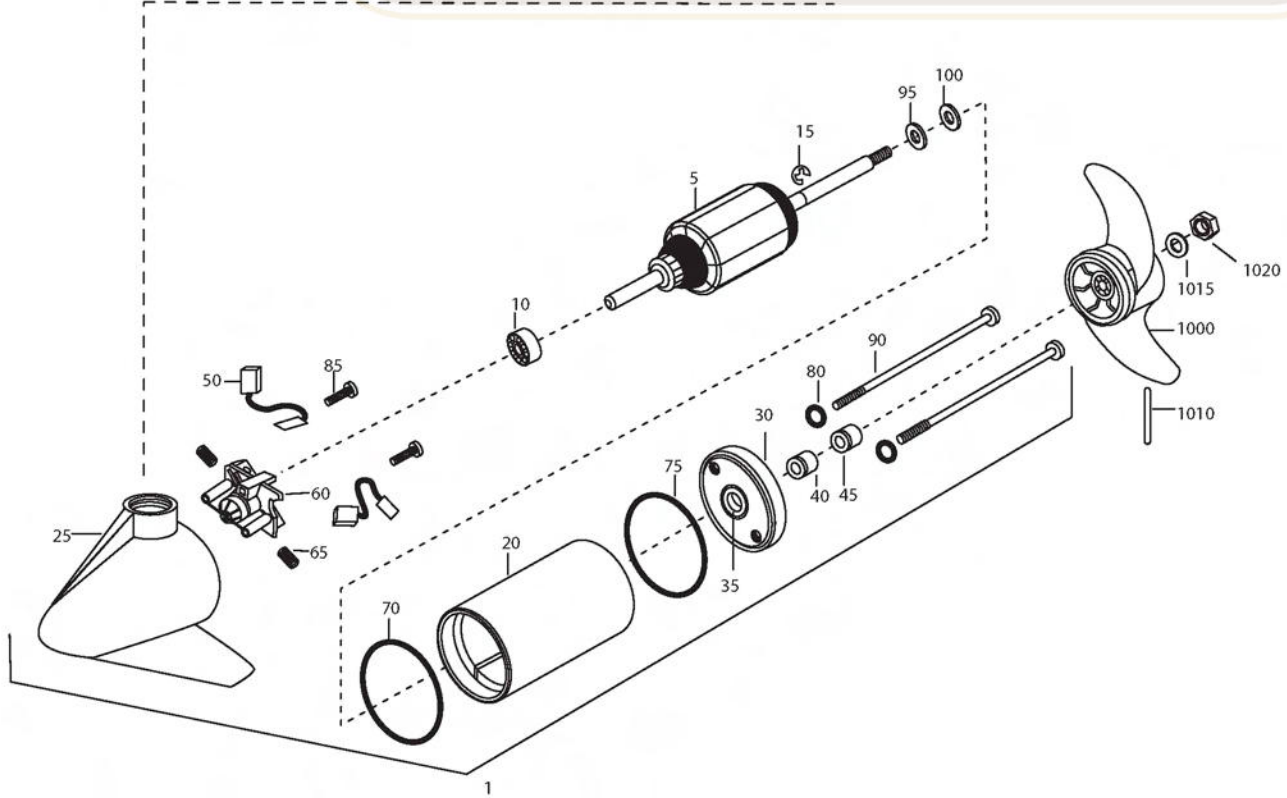

RT45/SC/T
45 LBS THRUST
12 VOLT 42 AMPS
36" SHAFT

for use with "M" serial numbers
2-year warranty

BOATSHALLE

Item	P/N	Description	Qty	Item	P/N	Description	Qty	Item	P/N	Description	Qty
1	2069254	12V Motor 36" SW	1	■	2991797	Bracket assy, Composite [270-356]	1	1000	2061122	Propeller	1
5	2-100-202	Armature assembly	1	270	2060100	Knob, steering tension, soft	1	1010	2092600	Drive pin, small	1
10	140-010	Bearing	1	275	2068400	Collet	1	1015	2151726	Washer, prop, small	1
15	788-015	Retaining ring	1	280	2064200	Lock arm	1	1020	2198400	Nut, nylock, prop, Anode	1
20	2-200-379	Center housing assembly	1	285	2062701	Spring, lock arm	1				
25	2-300-332	Brush end housing assembly	1	290	2061821	Hinge	1				
30	2-400-187	Plain end housing assembly	1	295	2062603	Pin, lock, ss	1				
35	144-049	Flange bearing	1	300	2062603	Pin, lock, ss	1				
40	880-003	Seal	1	305	2037301	Bushing, hinge	1				
45	880-006	Seal with shield	1	310	2002011	Tube 36"	1				
50	188-055	Brush	2	315	2063501	Bolt 1/4-20 x 2 3/8", ss	3				
55	N/A			320	2771950	Bracket, right, FW	1				
60	738-030	Brush plate assembly	1	325	2067905	Cam deactivator	1				
65	975-032	Brush spring	2	330	2067306	Bushing, dowel 1/4 x 1/2	3				
70	701-041	O-ring, motor, front	1	335	2062702	Spring, cam deactivator	1				
75	701-039	O-ring, motor, rear	1	■	2881380	Clamp screw kit	2 per kit				
80	701-007	O-ring, thru-bolt	2	350	2771955	Bracket, left, FW	1				
85	830-001	Screw, 8-32	2	355	2263103	Nut, 1/4-20, nylock, ss	3				
90	830-078	Thru-bolt	2	356	2062604	Pin, stop	1				
95	990-067	Washer, steel	2								
100	990-070	Washer, nylatron	2	■	2990956	Handle assy, 5SPD [360-410]	1				
135	640-001	Leadwire, black	1	360	2990451	Grip/handle assy, 5SPD [360-375]	1				
136	640-111	Leadwire, red	1	365	2060015	Bearing, handle	2				
■	2883460	Seal and O-ring Kit		370	2063405	Screw, #6 PFH SS	1				
				375	2884091	Yoke / spider assy, 5SPD	1				
200	2095606	Decal, c-box cover	1	380	2302742	Spring, detent, off	1				
205	2060296	C-box cover	1	385	2060005	Bearing, handle pivot	2				
208	2285666	Decal - MinnKota	2	390	2060900	Handle pivot, top	1				
210	2074080	Battery meter, 12v SW	1	395	2302745	Spring, release button	1				
220	2064028	Switch 5 speed	1	400	2063700	Button, release	1				
230	2062506	Control box, 5 SPD, SW	1	405	2060905	Handle pivot, bottom	1				
235	2062905	Strain relief	1	410	2303412	Screw, #6 x 5/8 SS	6				
240	2303412	Screw, #6 x 5/8 SS	6								
250	2383407	Screw, #10-24 x 2 SS	1	415	2062715	Spring, handle pivot	1				
260	2383124	Nut, 10-24, nylock, SS	1	425	2992524	Leadwire assy, includes [235]	1				
265	2991521	Cam lock/depth collar assy	1	■	1378121	Propeller kit					