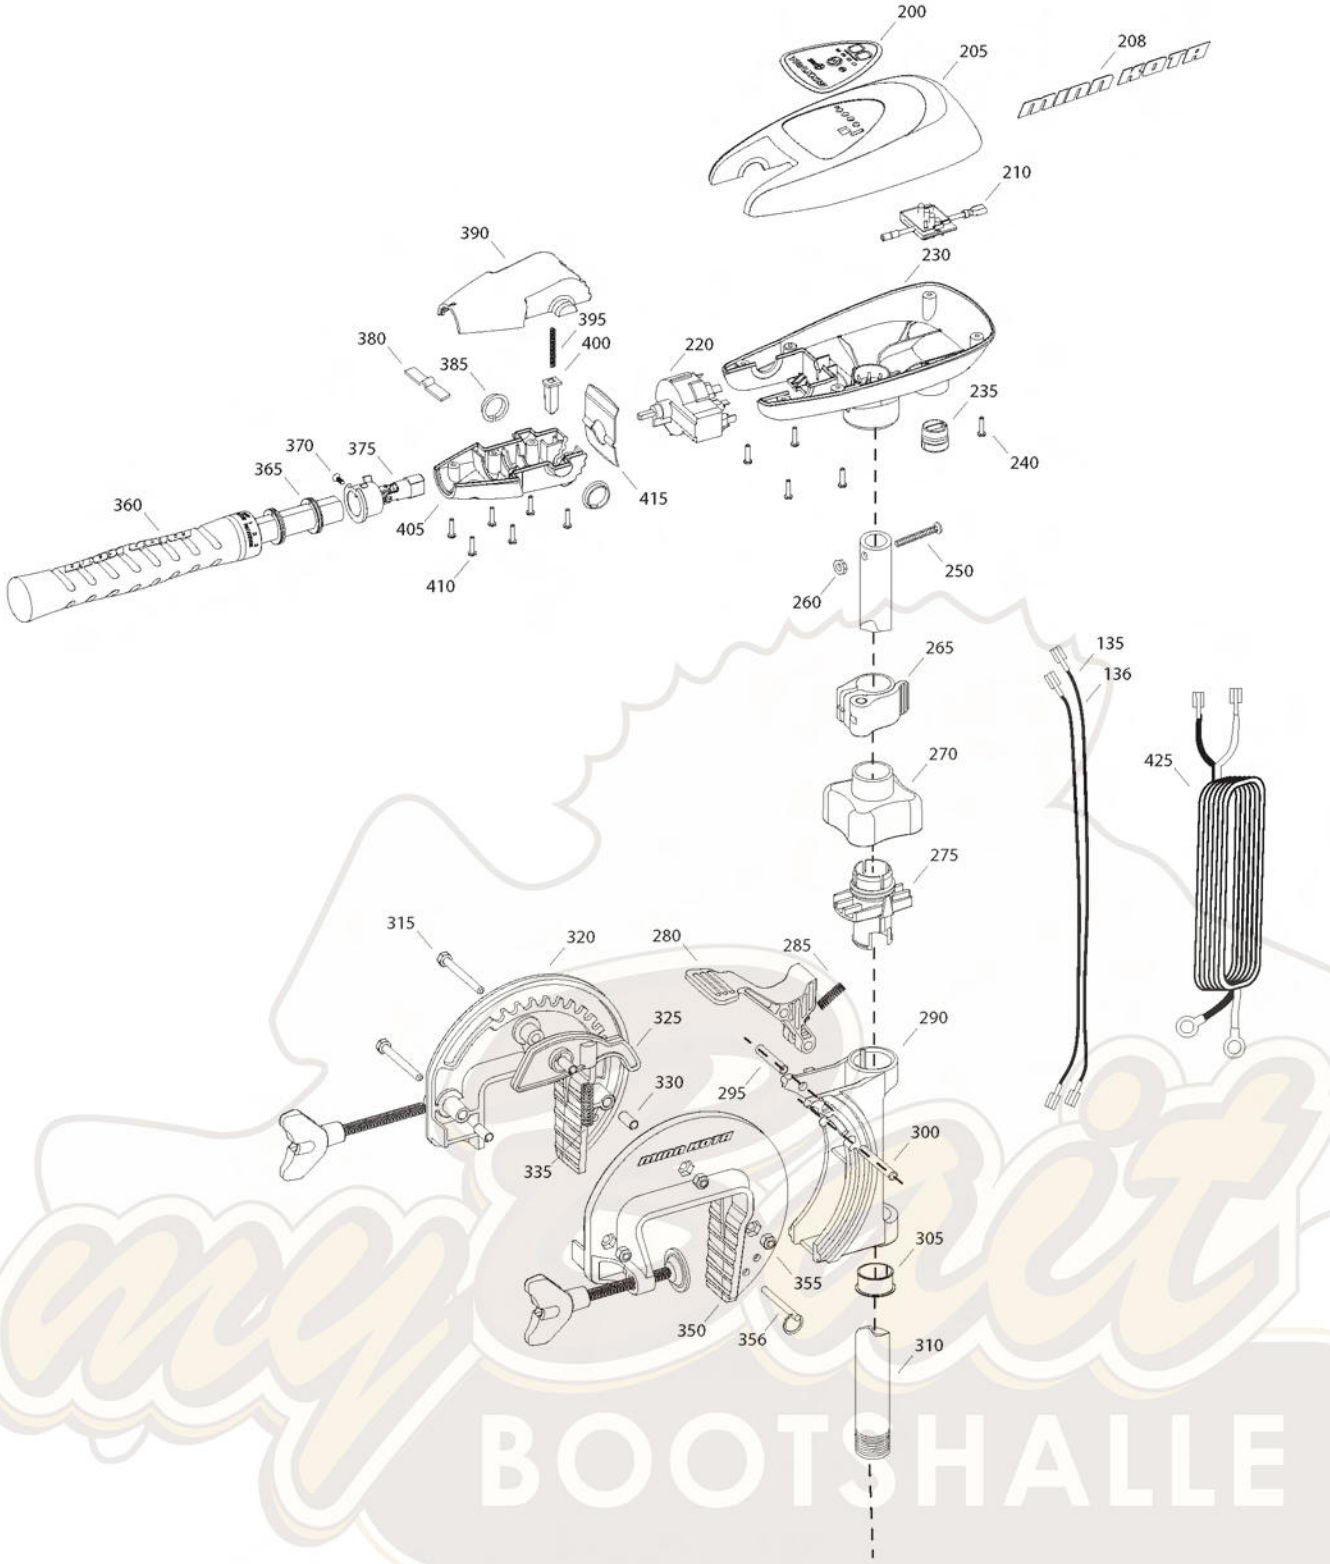

RT45/SC/T
45 LBS THRUST
12 VOLT 42 AMPS
36" SHAFT

for use with "M" serial numbers
2-year warranty

BOATSHALLE

Item	P/N	Description	Qty	Item	P/N	Description	Qty	Item	P/N	Description	Qty
1	2069254	12V Motor 36" SW	1	■	2991797	Bracket assy, Composite [270-356]	1	1000	2061122	Propeller	1
5	2-100-202	Armature assembly	1	270	2060100	Knob, steering tension, soft	1	1010	2092600	Drive pin, small	1
10	140-010	Bearing	1	275	2068400	Collet	1	1015	2151726	Washer, prop, small	1
15	788-015	Retaining ring	1	280	2064200	Lock arm	1	1020	2198400	Nut, nylock, prop, Anode	1
20	2-200-379	Center housing assembly	1	285	2062701	Spring, lock arm	1				
25	2-300-332	Brush end housing assembly	1	290	2061821	Hinge	1				
30	2-400-187	Plain end housing assembly	1	295	2062603	Pin, lock, ss	1				
35	144-049	Flange bearing	1	300	2062603	Pin, lock, ss	1				
40	880-003	Seal	1	305	2037301	Bushing, hinge	1				
45	880-006	Seal with shield	1	310	2002011	Tube 36"	1				
50	188-055	Brush	2	315	2063501	Bolt 1/4-20 x 2 3/8", ss	3				
55	N/A			320	2771950	Bracket, right, FW	1				
60	738-030	Brush plate assembly	1	325	2067905	Cam deactivator	1				
65	975-032	Brush spring	2	330	2067306	Bushing, dowel 1/4 x 1/2	3				
70	701-041	O-ring, motor, front	1	335	2062702	Spring, cam deactivator	1				
75	701-039	O-ring, motor, rear	1	■	2881380	Clamp screw kit	2 per kit				
80	701-007	O-ring, thru-bolt	2	350	2771955	Bracket, left, FW	1				
85	830-001	Screw, 8-32	2	355	2263103	Nut, 1/4-20, nylock, ss	3				
90	830-078	Thru-bolt	2	356	2062604	Pin, stop	1				
95	990-067	Washer, steel	2								
100	990-070	Washer, nylatron	2	■	2990956	Handle assy, 5SPD [360-410]	1				
135	640-001	Leadwire, black	1	360	2990451	Grip/handle assy, 5SPD [360-375]	1				
136	640-111	Leadwire, red	1	365	2060015	Bearing, handle	2				
■	2883460	Seal and O-ring Kit		370	2063405	Screw, #6 PFH SS	1				
				375	2884091	Yoke / spider assy, 5SPD	1				
200	2095606	Decal, c-box cover	1	380	2302742	Spring, detent, off	1				
205	2060296	C-box cover	1	385	2060005	Bearing, handle pivot	2				
208	2285666	Decal - MinnKota	2	390	2060900	Handle pivot, top	1				
210	2074080	Battery meter, 12v SW	1	395	2302745	Spring, release button	1				
220	2064028	Switch 5 speed	1	400	2063700	Button, release	1				
230	2062506	Control box, 5 SPD, SW	1	405	2060905	Handle pivot, bottom	1				
235	2062905	Strain relief	1	410	2303412	Screw, #6 x 5/8 SS	6				
240	2303412	Screw, #6 x 5/8 SS	6								
250	2383407	Screw, #10-24 x 2 SS	1	415	2062715	Spring, handle pivot	1				
260	2383124	Nut, 10-24, nylock, SS	1	425	2992524	Leadwire assy, includes [235]	1				
265	2991521	Cam lock/depth collar assy	1	■	1378121	Propeller kit					