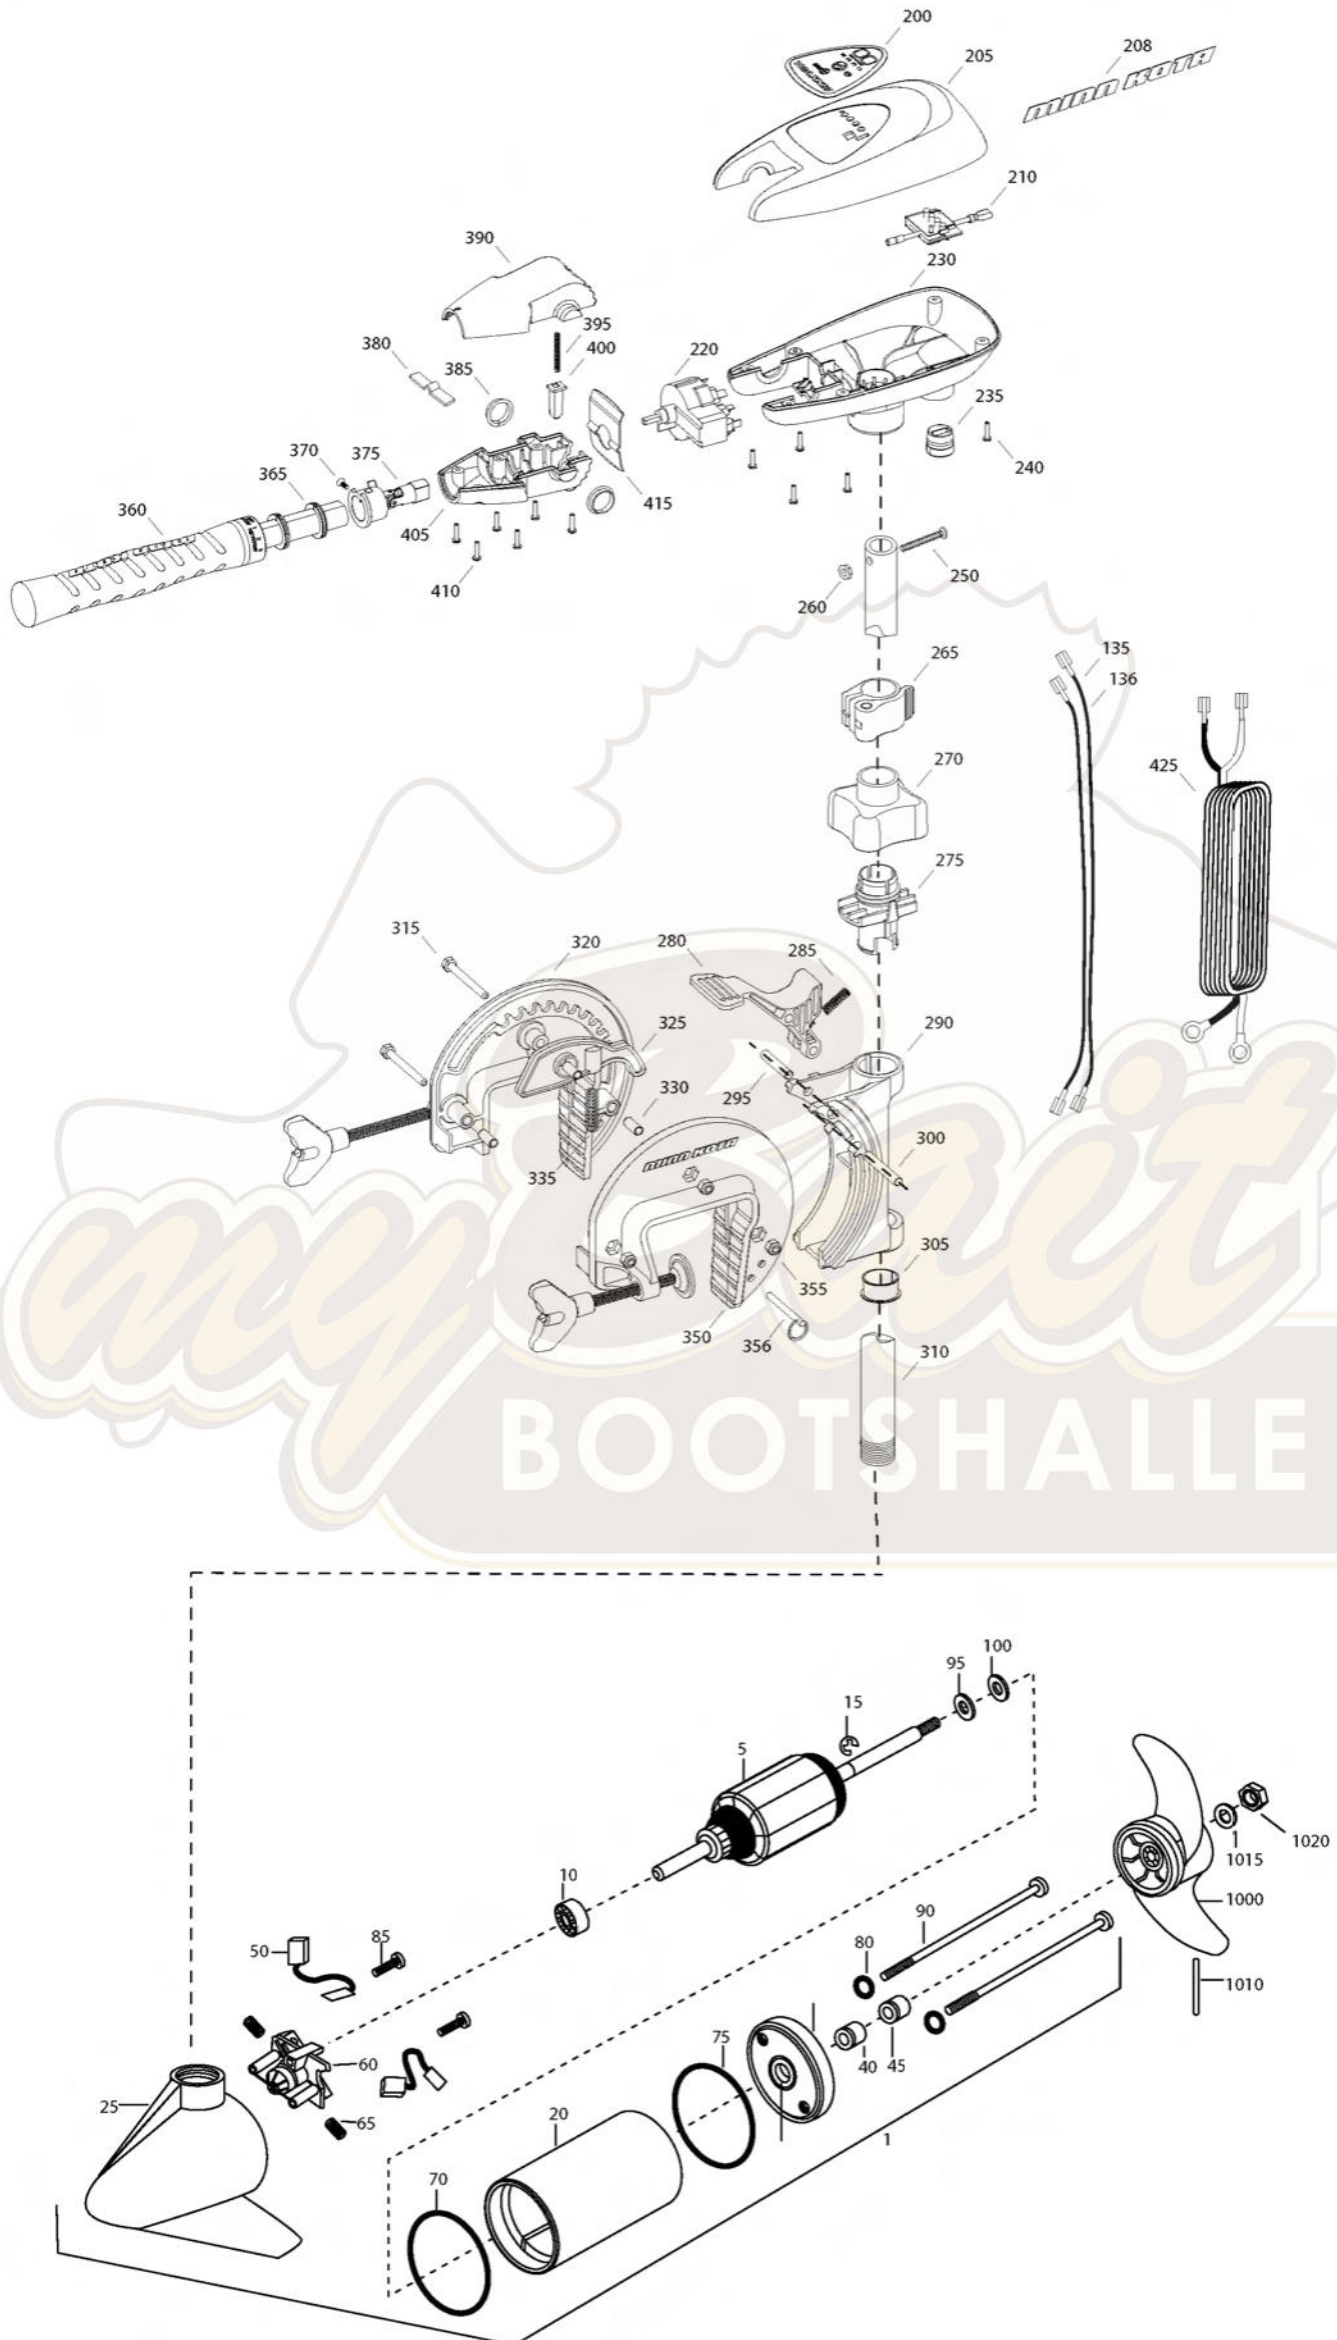

RT 45 SC/t
45 LBS THRUST
12 VOLT 42 AMPS
36" SHAFT

for use with "K" serial numbers

2-year warranty from the date of purchase

Item	P/N	Description	Qty	Item	P/N	Description	Qty
1	2069254	12V Motor 36" SW	1	355	2263103	Nut, 1/4-20, nylock, ss	3
5	2-100-202	Armature assembly	1	356	2062604	Pin, stop	1
10	140-010	Bearing	1				
15	788-015	Retaining ring	1	■	2990956	Handle assy, 5SPD [360-410]	1
20	2-200-379	Center housing assembly	1	360	2990456	Grip/handle assy, 5SPD [360-375]	1
25	2-300-332	Brush end housing assembly	1	365	2060015	Bearing, handle	2
30	2-400-187	Plain end housing assembly	1	370	2063405	Screw, #6 PFH SS	1
35	144-049	Flange bearing	1	375	2884091	Yoke / spider assy, 5SPD	1
40	880-003	Seal	1	380	2302742	Spring, detent, off	1
45	880-006	Seal with shield	1	385	2060005	Bearing, handle pivot	2
50	188-052	Brush	2	390	2060900	Handle pivot, top	1
55	N/A			395	2302745	Spring, release button	1
60	738-030	Brush plate assembly	1	400	2063700	Button, release	1
65	975-032	Brush spring	2	405	2060905	Handle pivot, bottom	1
70	701-041	O-ring, motor, front	1	410	2303412	Screw, #6 x 5/8 SS	6
75	701-039	O-ring, motor, rear	1				
80	701-007	O-ring, thru-bolt	2	415	2062715	Spring, handle pivot	1
85	830-001	Screw, 8-32	2	425	2992524	Leadwire assy, includes [235]	1
90	830-078	Thru-bolt	2				
95	990-067	Washer, steel	2	■	1378121	Propeller kit	
100	990-070	Washer, nylatron	2	1000	2061122	Propeller	1
135	640-001	Leadwire, black	1	1010	2092600	Drive pin, small	1
136	640-111	Leadwire, red	1	1015	2151726	Washer, prop, small	1
■	2883460	Seal and O-ring Kit		1020	2198400	Nut, nylock, prop, Anode	1
200	2095606	Decal, c-box cover	1				
205	2060296	C-box cover	1				
208	2325666	Decal - MinnKota	2				
210	2074080	Battery meter, 12v SW	1				
220	2064023	Switch 5 speed	1				
230	2062506	Control box, 5 SPD, SW	1				
235	2062905	Strain relief	1				
240	2303412	Screw, #6 x 5/8 SS	6				
250	2383407	Screw, #10-24 x 2 SS	1				
260	2383124	Nut, 10-24, nylock, SS	1				
265	2991521	Cam lock/depth collar assy	1				
■	2991797	Bracket assy, Composite [270-356]	1				
270	2060100	Knob, steering tension, soft	1				
275	2068400	Collet	1				
280	2064200	Lock arm	1				
285	2062701	Spring, lock arm	1				
290	2061821	Hinge	1				
295	2062603	Pin, lock, ss	1				
300	2062603	Pin, lock, ss	1				
305	2037301	Bushing, hinge	1				
310	2032031	Tube 36"	1				
315	2063501	Bolt 1/4-20 x 2 3/8", ss	3				
320	2771950	Bracket, right, FW	1				
325	2067905	Cam deactivator	1				
330	2067306	Bushing, dowel 1/4 x 1/2	3				
335	2062700	Spring, cam deactivator	1				
■	2881380	Clamp screw kit	2 per kit				
350	2771955	Bracket, left, FW	1				