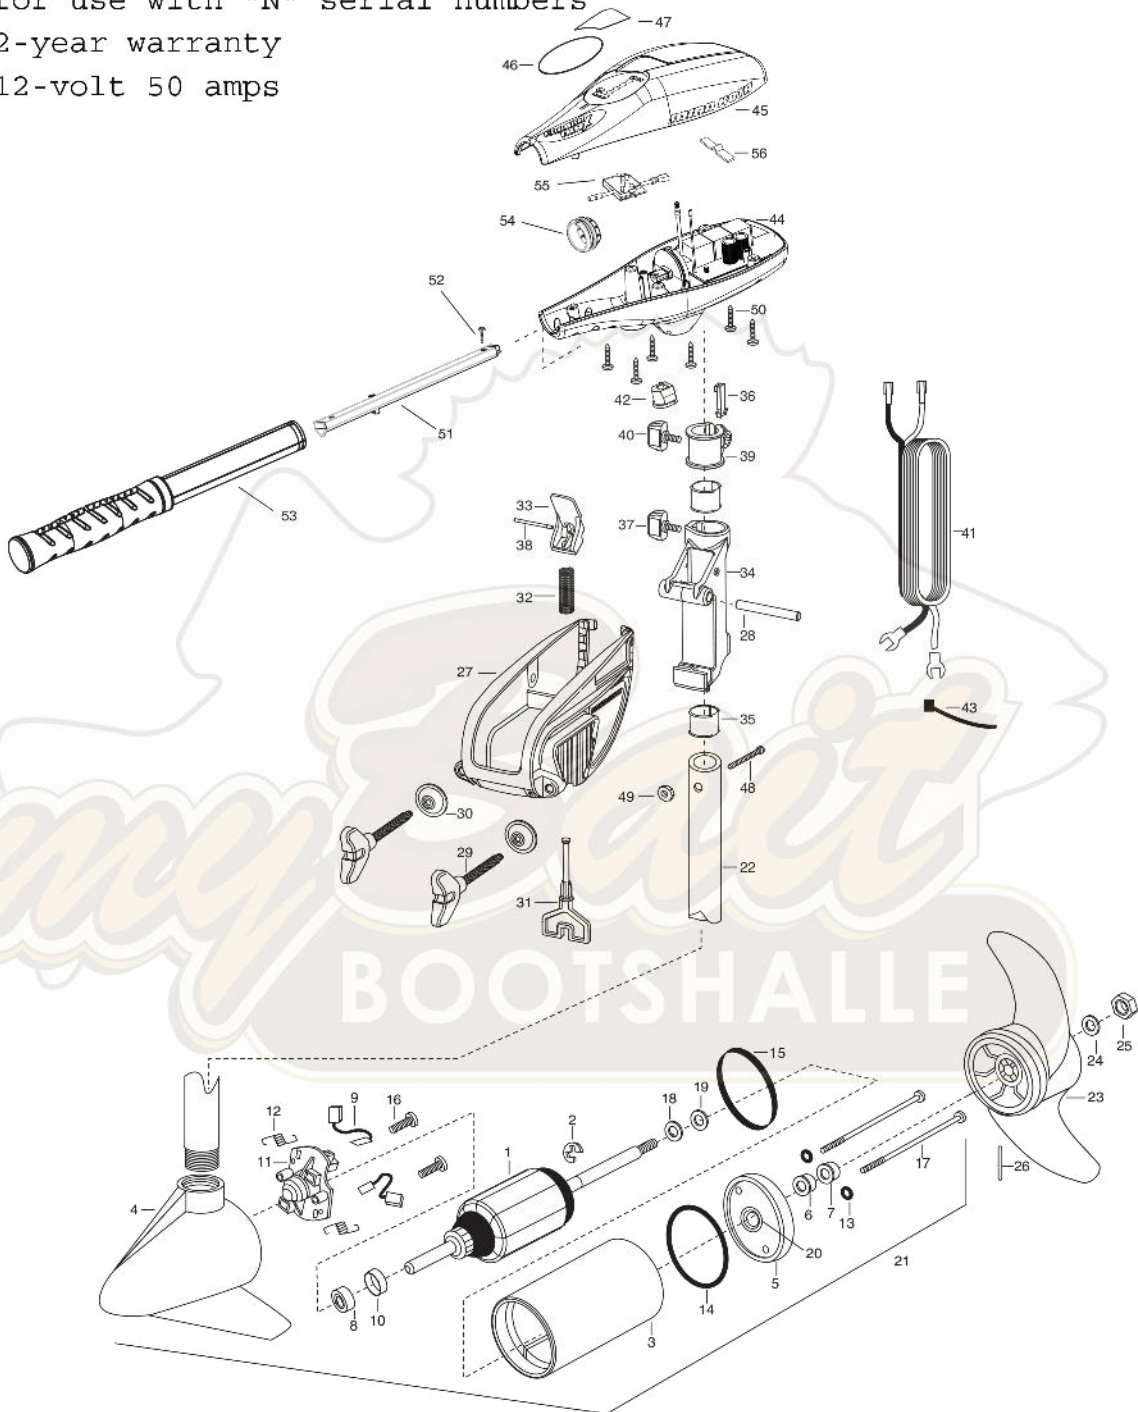

ENDURA MAX 55 PARTS DIAGRAM

for use with "N" serial numbers

2-year warranty

12-volt 50 amps

ENDURA MAX 55 (36" & 42") PARTS LIST

In the U.S.A., replacement parts may be ordered directly from MINN KOTA Parts Dept., 121 Power Dr., Mankato, MN 56002-8129. In Canada, parts may be ordered from any of the Canadian Authorized Service Centers. Visit minnkotamotors.com for a current listing. Be sure to provide the MODEL and SERIAL number of your motor when ordering parts. Please use the correct part numbers from the parts list. Payment for any parts ordered from the MINN KOTA parts department may be by Discover Card, Master Card or VISA. To order call 1-800-227-6433 or FAX 1-800-527-4464.